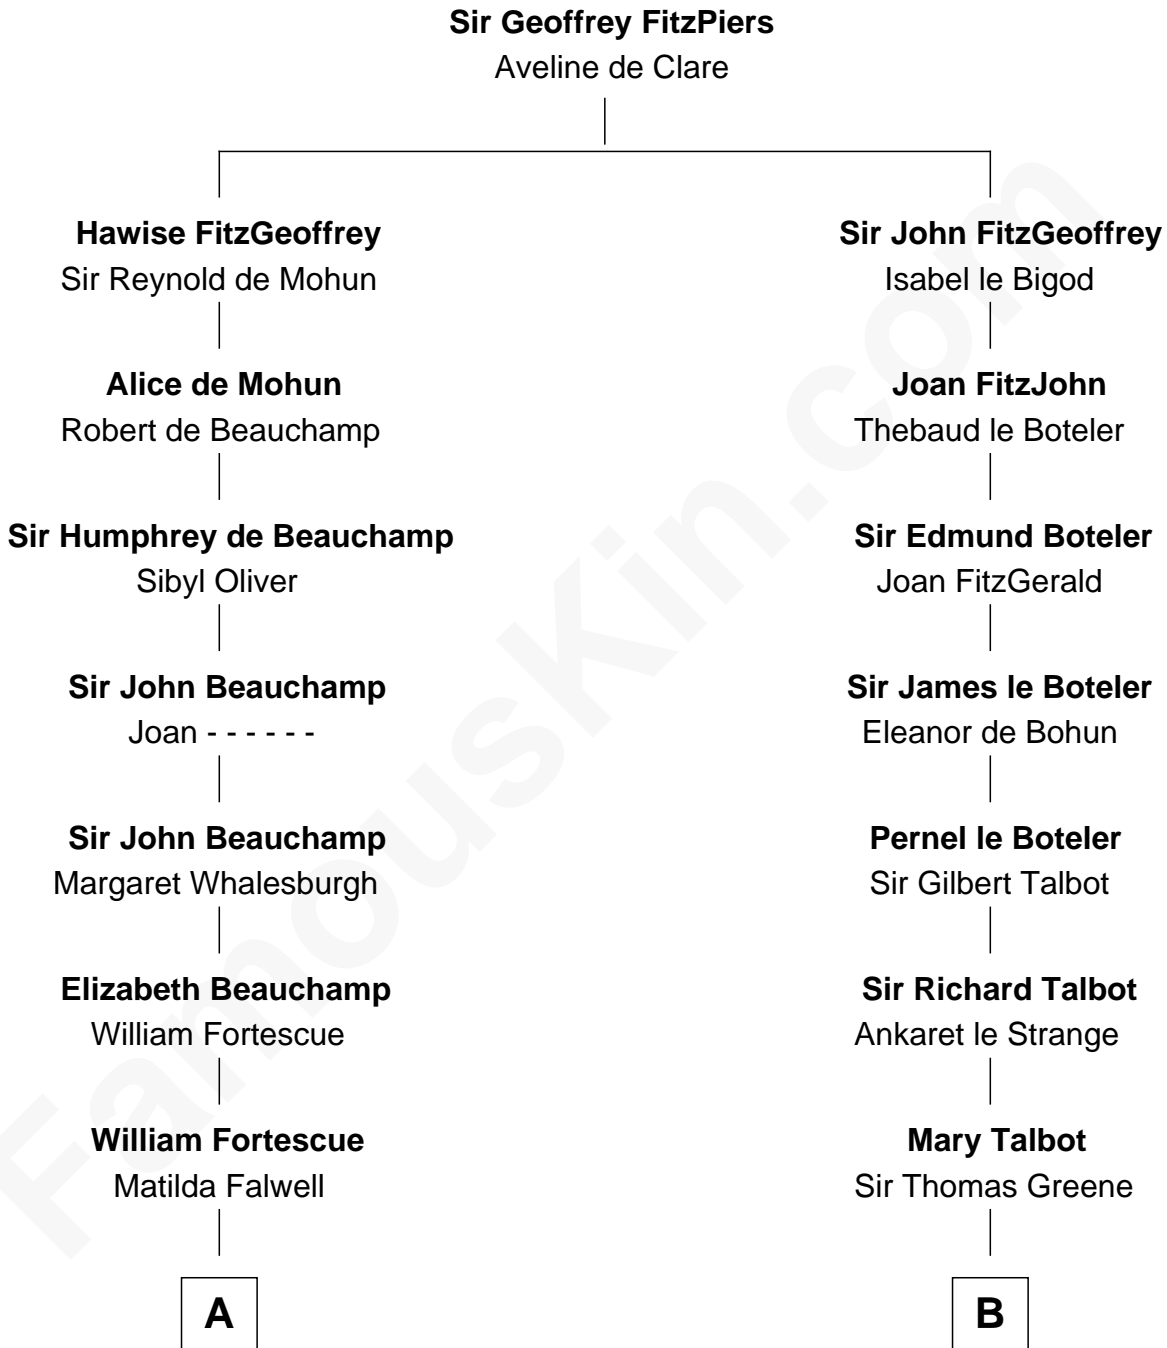

FamousKin.com
Relationship Chart of
Harriet Beecher Stowe
Author of Uncle Tom's Cabin

10th cousin 10 times removed of
Catherine Parr
6th Wife of King Henry VIII

C

—
Andrew Ward
Diana Hubbard

—
Roxana Ward
Eli Foote

—
Roxana Foote
Rev. Dr. Lyman Beecher

—
Harriet Beecher Stowe
Author of Uncle Tom's Cabin

FamousKin.com