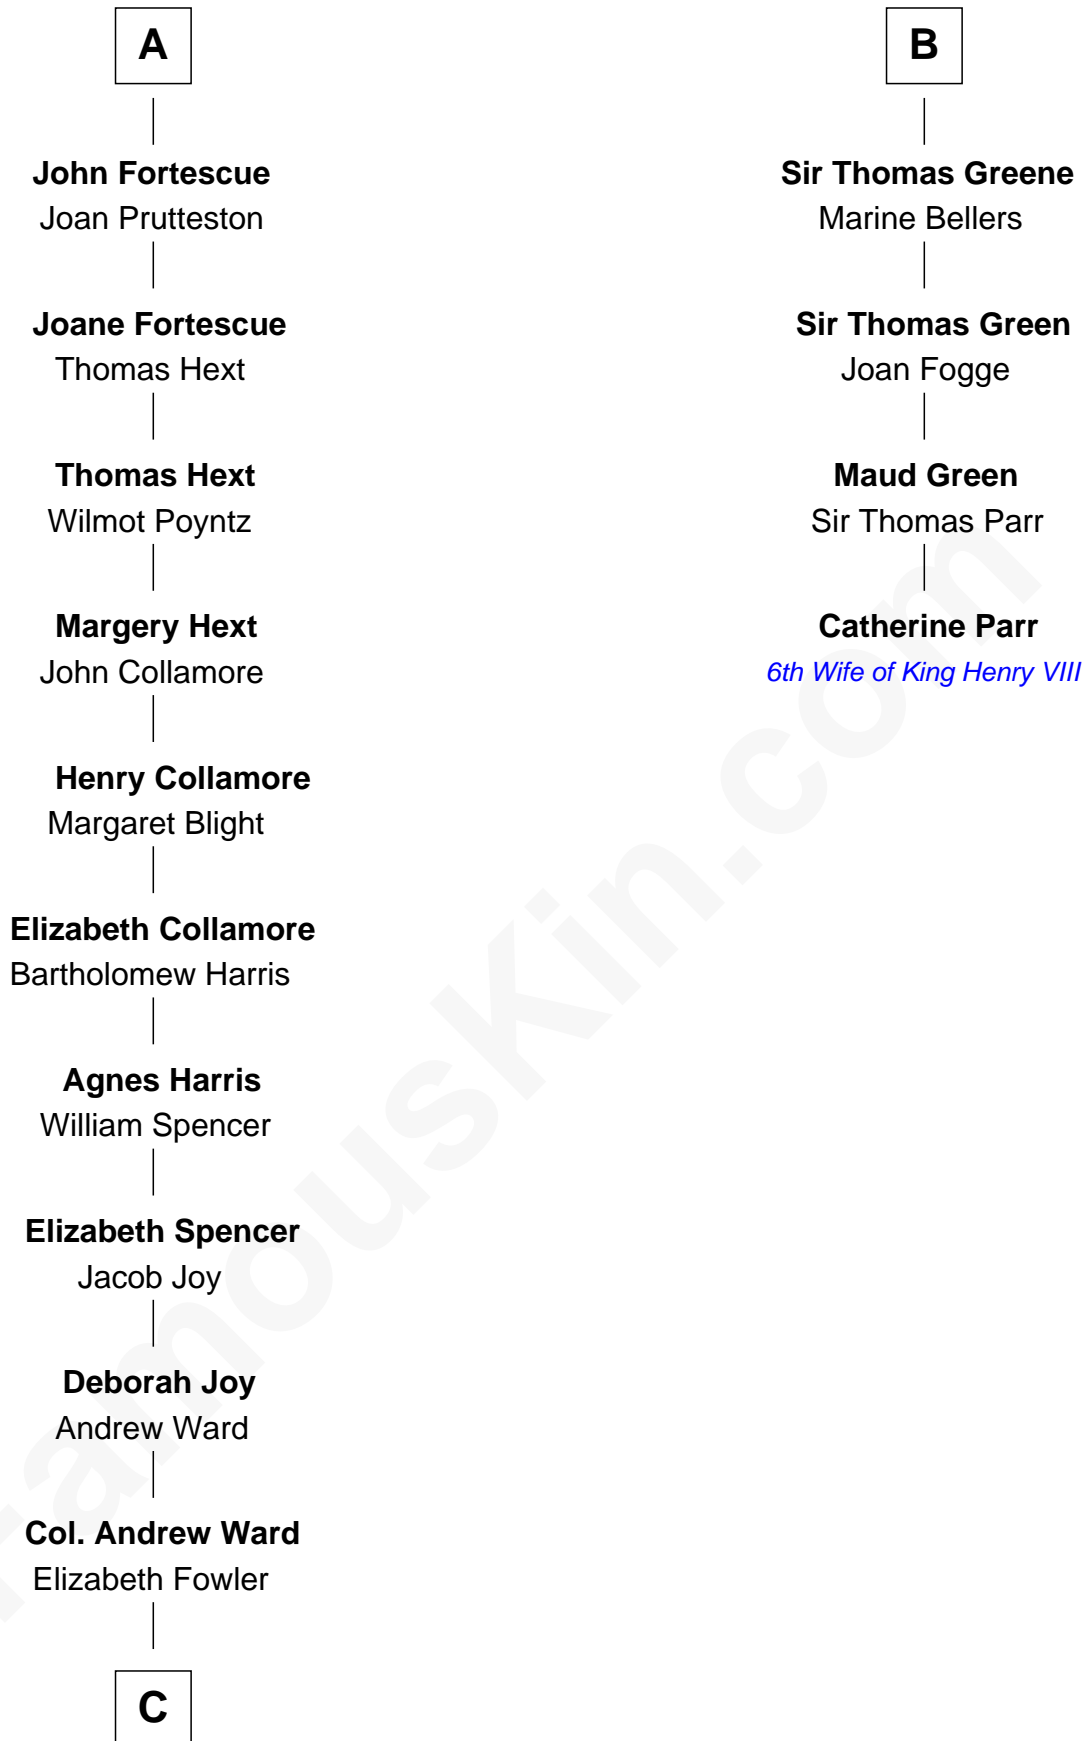

FamousKin.com
Relationship Chart of
Harriet Beecher Stowe
Author of Uncle Tom's Cabin

10th cousin 10 times removed of
Catherine Parr
6th Wife of King Henry VIII

C

—
Andrew Ward
Diana Hubbard

—
Roxana Ward
Eli Foote

—
Roxana Foote
Rev. Dr. Lyman Beecher

—
Harriet Beecher Stowe
Author of Uncle Tom's Cabin

FamousKin.com