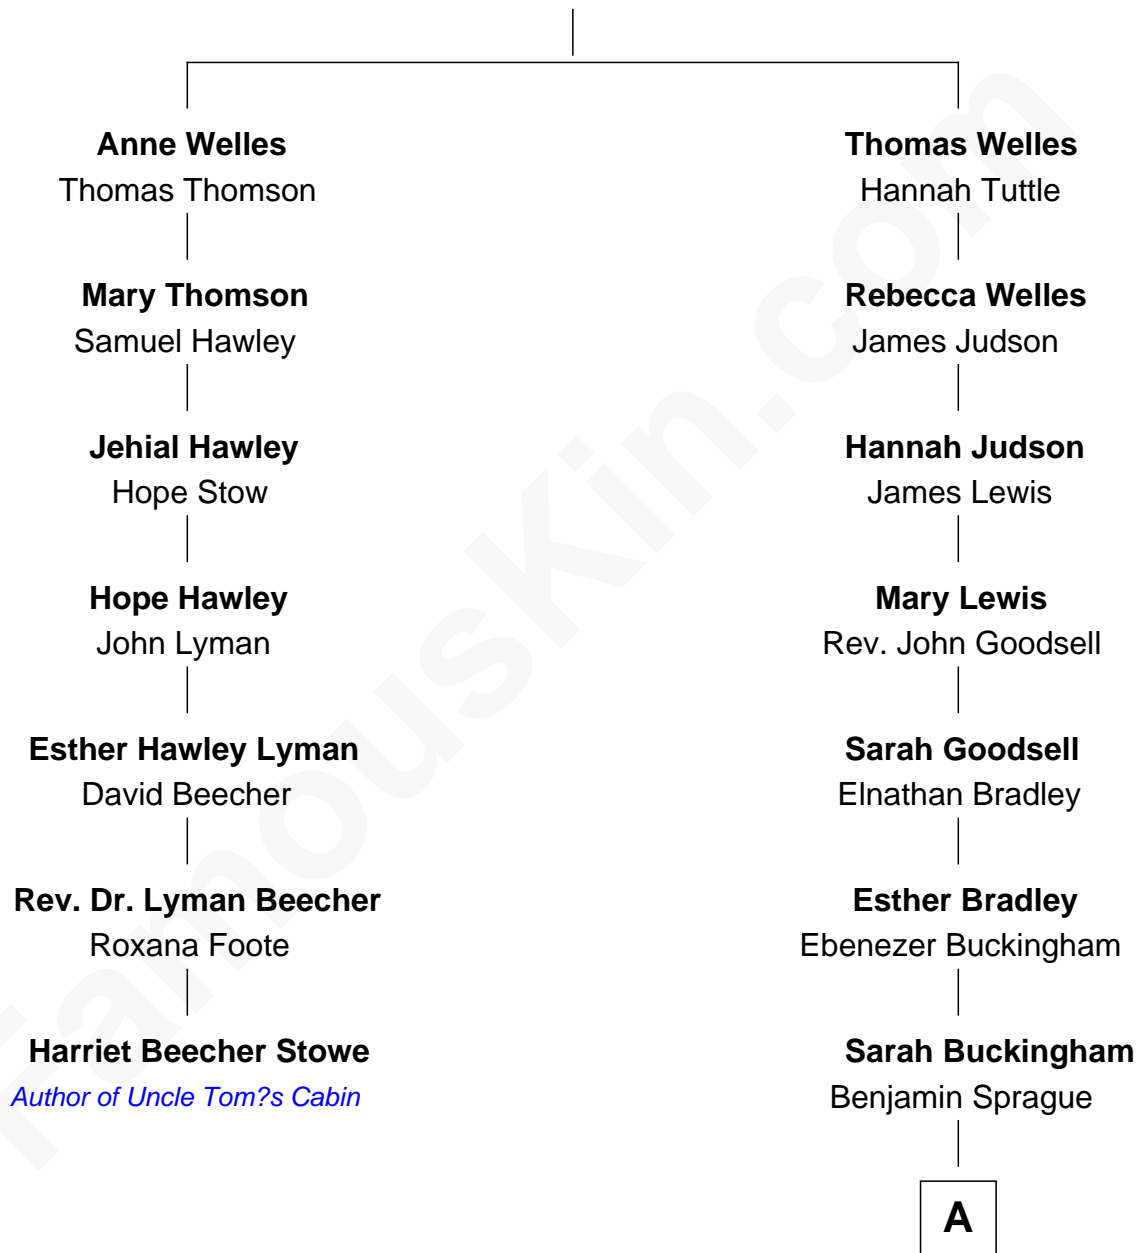

FamousKin.com Relationship Chart of

Harriet Beecher Stowe

Author of Uncle Tom's Cabin

6th cousin 5 times removed of

Lucille Ball

TV Actress - "I Love Lucy"

Thomas Welles

Alice Tomes

A

James B. Sprague

Angeline S. Greene

Helen Sabina Sprague

William C Orcutt

Flora Belle Orcutt

Frederick Charles Hunt

Desiree Evelyn Hunt

Henry Durrell Ball

Lucille Ball

TV Actress - "I Love Lucy"

FamousKin.com