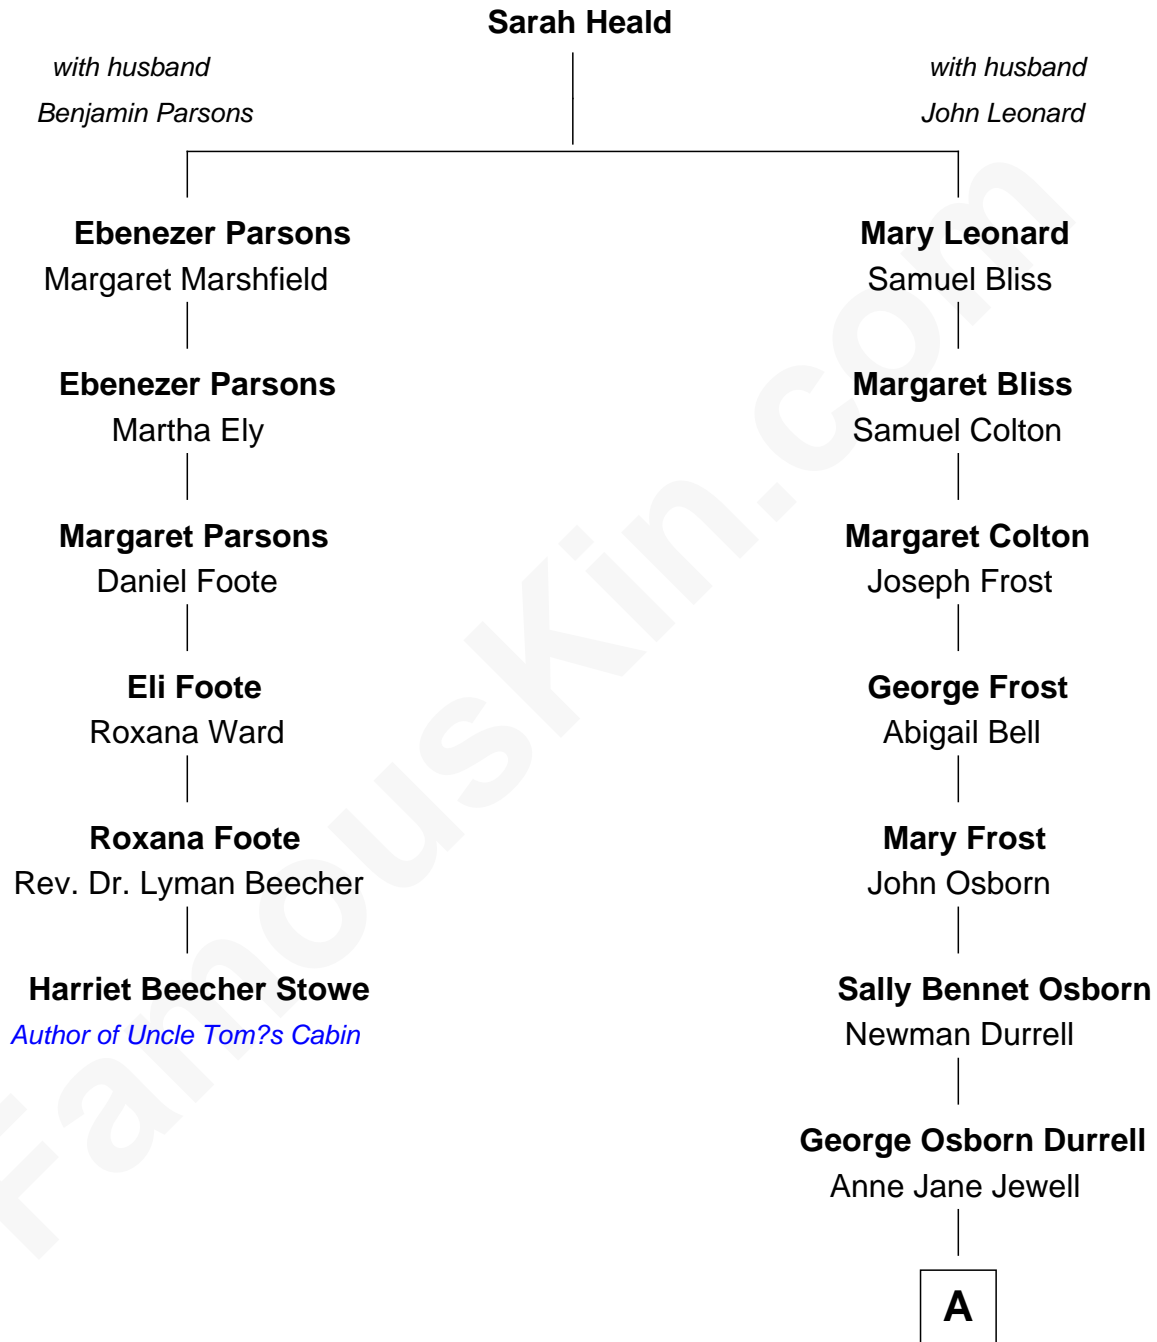

FamousKin.com Relationship Chart of

Harriet Beecher Stowe

Author of Uncle Tom's Cabin

5th cousin 4 times removed of

Lucille Ball

TV Actress - "I Love Lucy"

A

Nellie Rebecca Durrell

Jasper Clinton Ball

Henry Durrell Ball

Desiree Evelyn Hunt

Lucille Ball

TV Actress - "I Love Lucy"

FamousKin.com