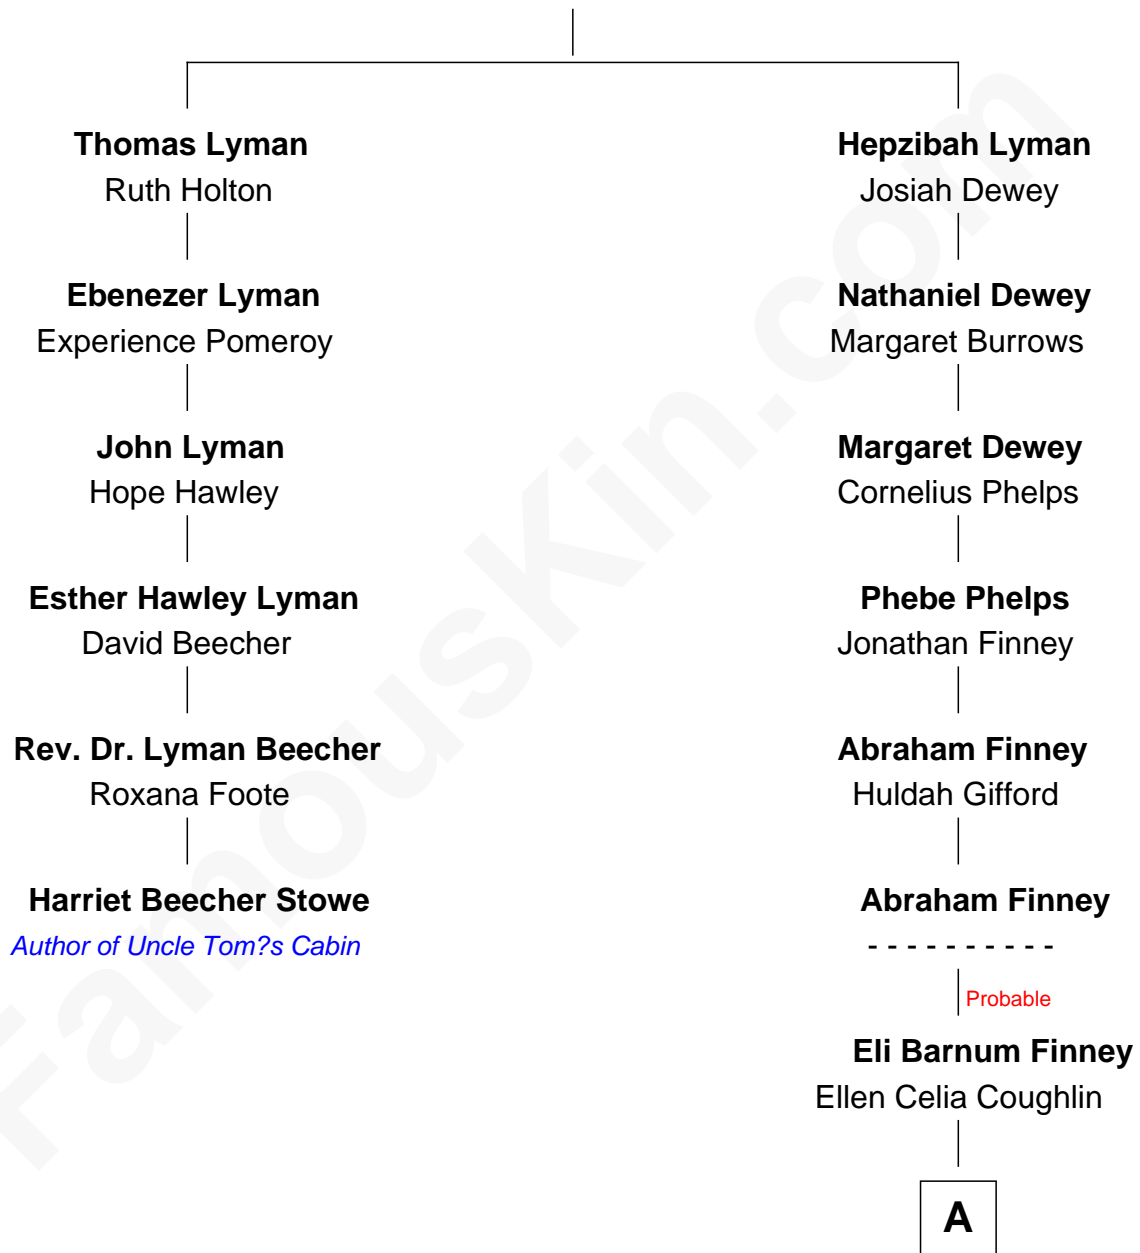

FamousKin.com Relationship Chart of

Harriet Beecher Stowe

Author of Uncle Tom's Cabin

5th cousin 5 times removed of

Brian Wilson

Co-Founder of The Beach Boys

Richard Lyman

Hepzibah Ford

A

—
Albert H. Finney

Elnora Brass

—
Ruth Edna Finney

Carl Arie Korthof

—
Audree Neva Korthof

Murray Gage Wilson

—
Brian Wilson