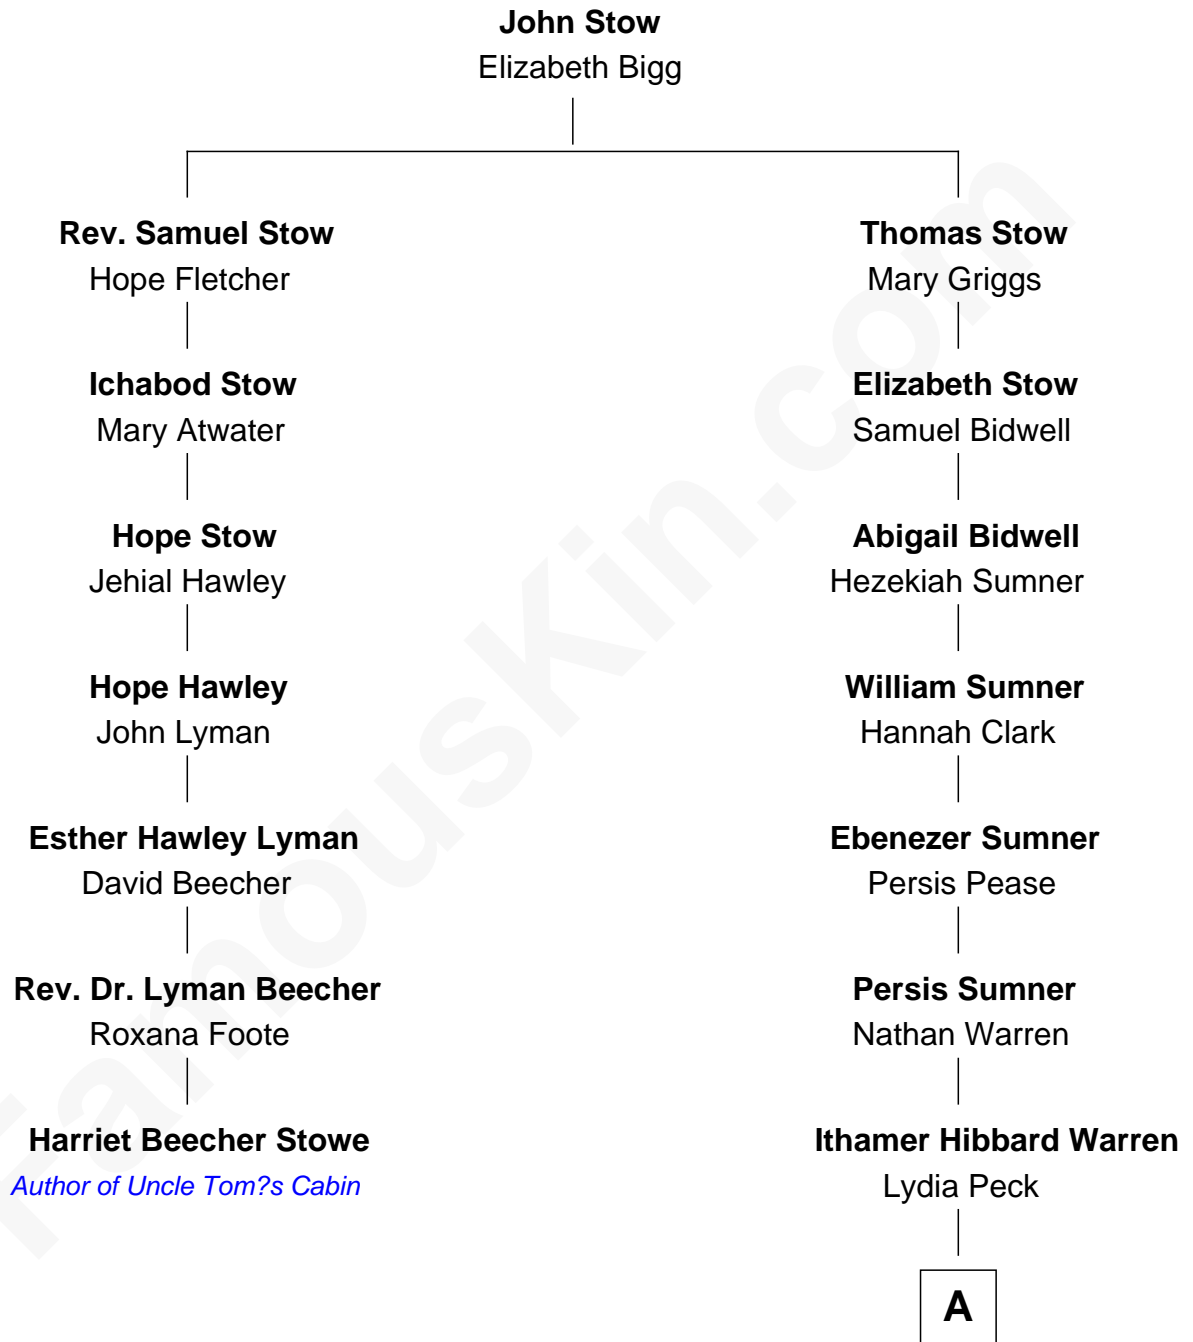

# FamousKin.com Relationship Chart of

**Harriet Beecher Stowe**

*Author of Uncle Tom's Cabin*

6th cousin 6 times removed of

**Dennis Wilson**

*Co-Founder of The Beach Boys*

**A**

**Marilla Warren**

Henry Wilson

**George Washington Wilson**

Mary Bailey

**William Henry Wilson**

Alta Lenora Chitwood

**William Coral Wilson**

Edith Sophia Sthole

**Murray Gage Wilson**