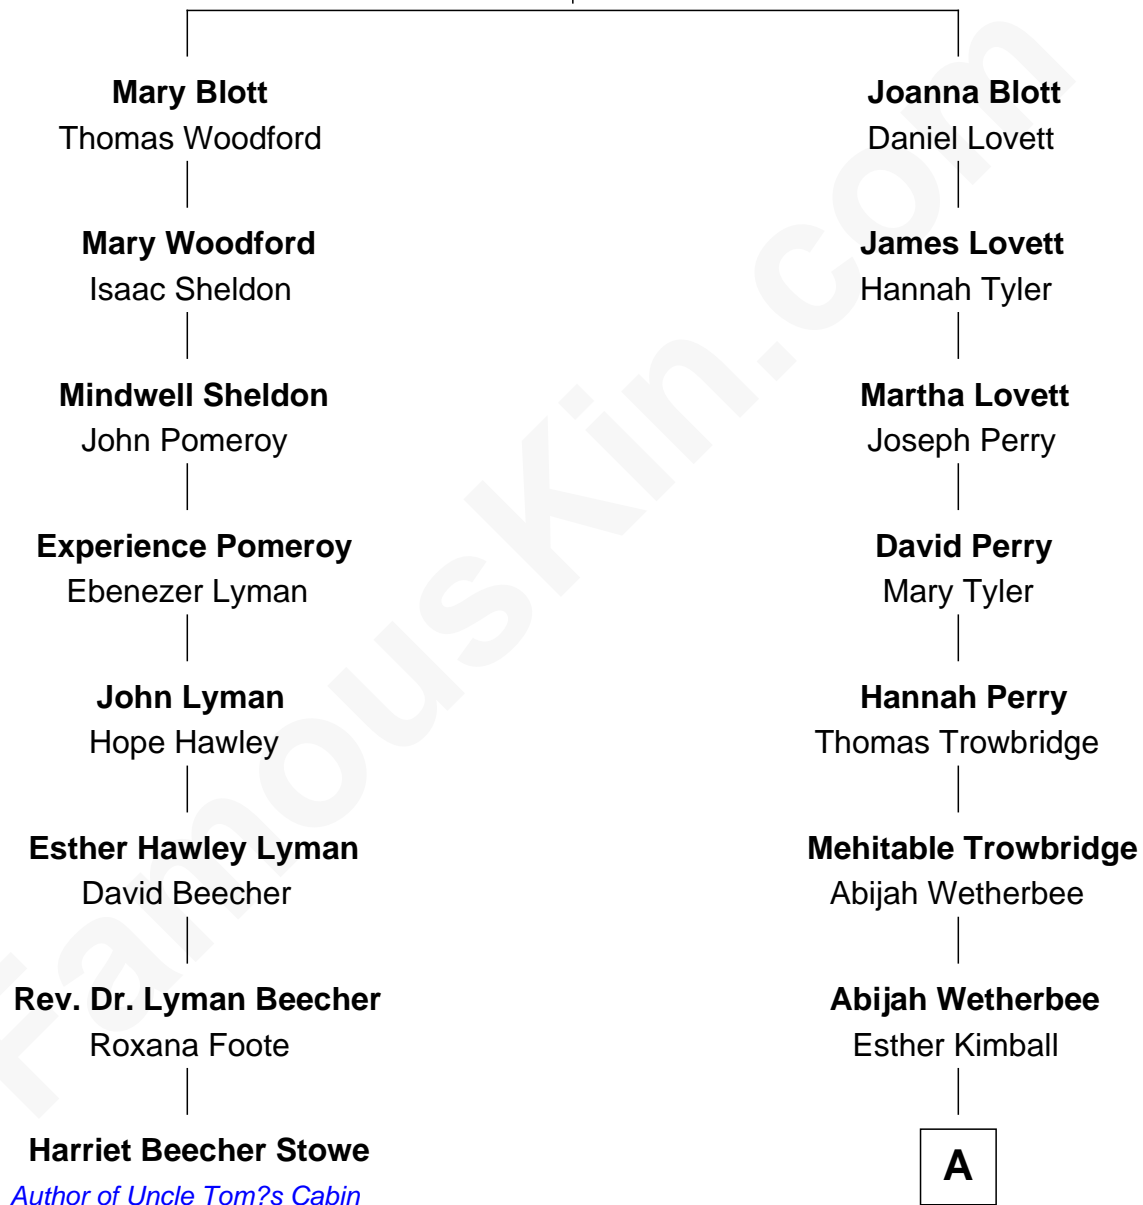

# FamousKin.com Relationship Chart of

**Harriet Beecher Stowe**

*Author of Uncle Tom's Cabin*

7th cousin 5 times removed of

**James Brolin**

*TV and Movie Actor*

**Robert Blott**  
Susanna Selbee

**A**

**Almour Wetherbee**

Elizabeth Brigham

**Angeline Augusta Wetherbee**

Albert Sanford Brownell

*Adopted*

**Helen Aline Brownell**

Ozro Edward Mansur

**Alan J. Mansur**

Gertrude K. Stone

**Helen Sue Mansur**

Henry Hurst Bruderlin

**James Brolin**

*TV and Movie Actor*