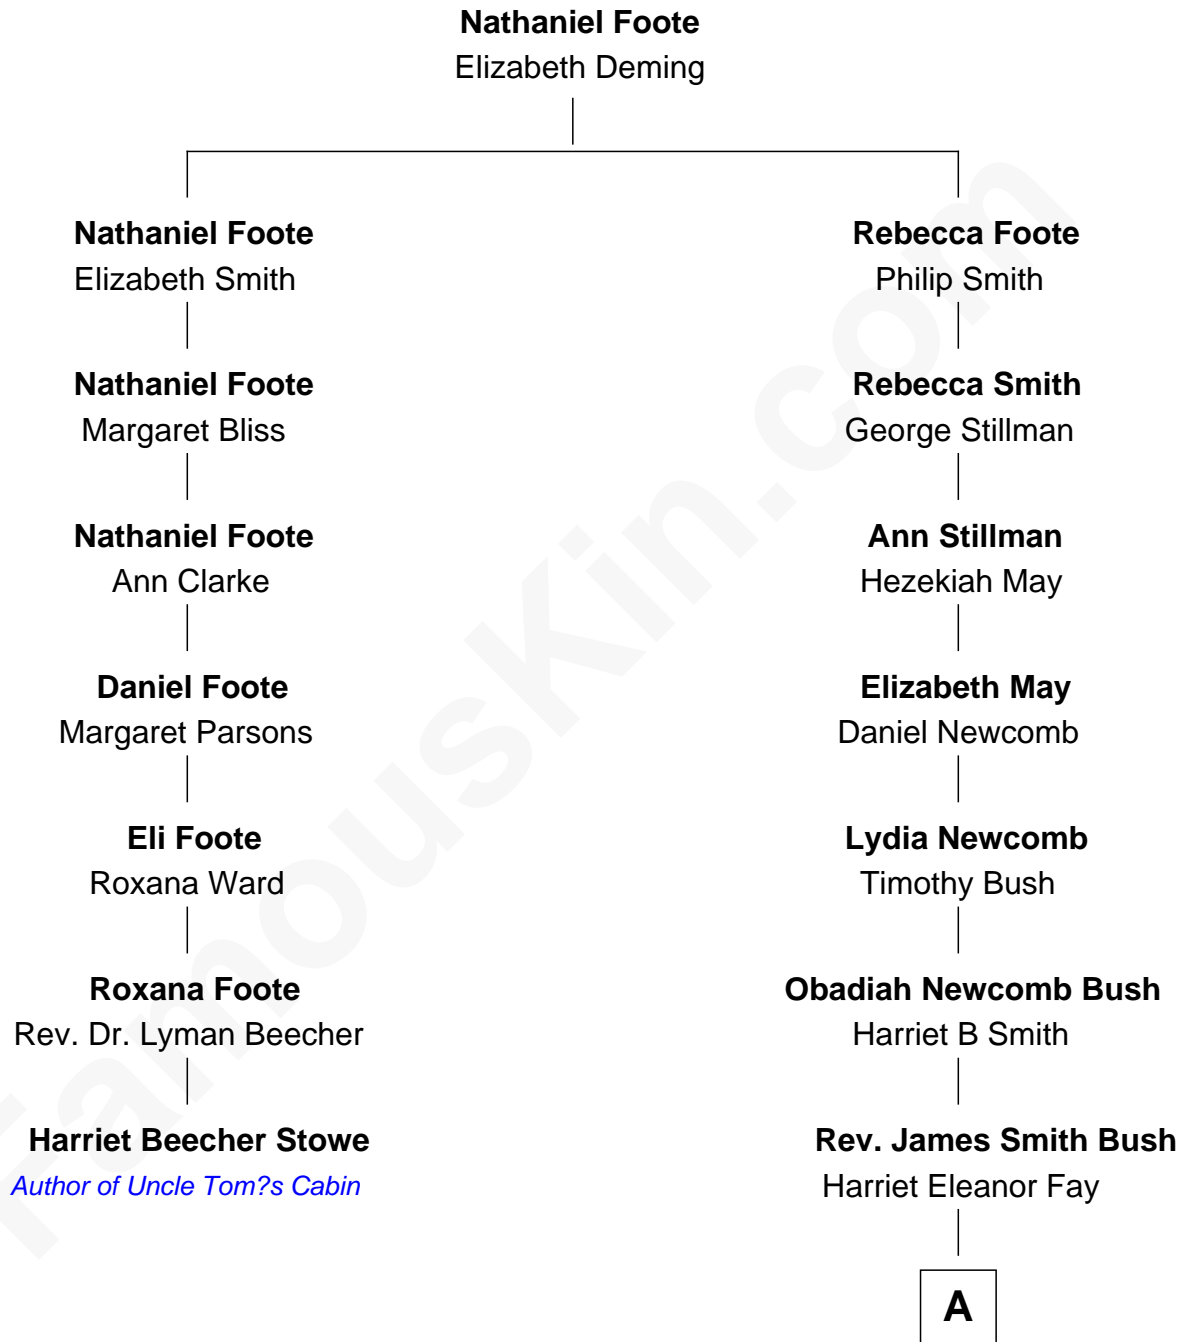

# FamousKin.com Relationship Chart of

**Harriet Beecher Stowe**

*Author of Uncle Tom's Cabin*

6th cousin 4 times removed of

**Jeb Bush**

*43rd Governor of Florida*

A

Samuel Prescott Bush

Flora Sheldon

Prescott Sheldon Bush

Dorothy Wear Walker

George Herbert Walker Bush

Barbara Pierce

Jeb Bush

*43rd Governor of Florida*

FamousKin.com