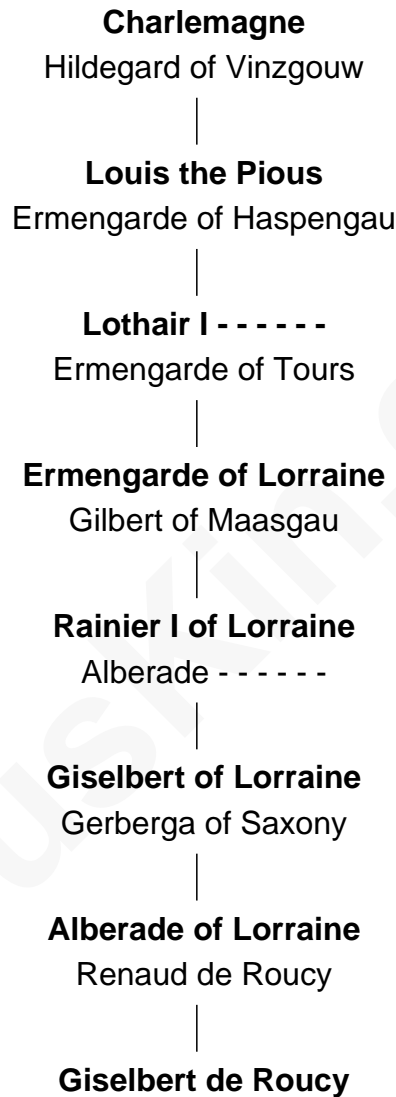

FamousKin.com Relationship Chart of

Harriet Beecher Stowe

Author of Uncle Tom's Cabin

33rd Great-granddaughter of

Charlemagne

King of the Franks

A

A