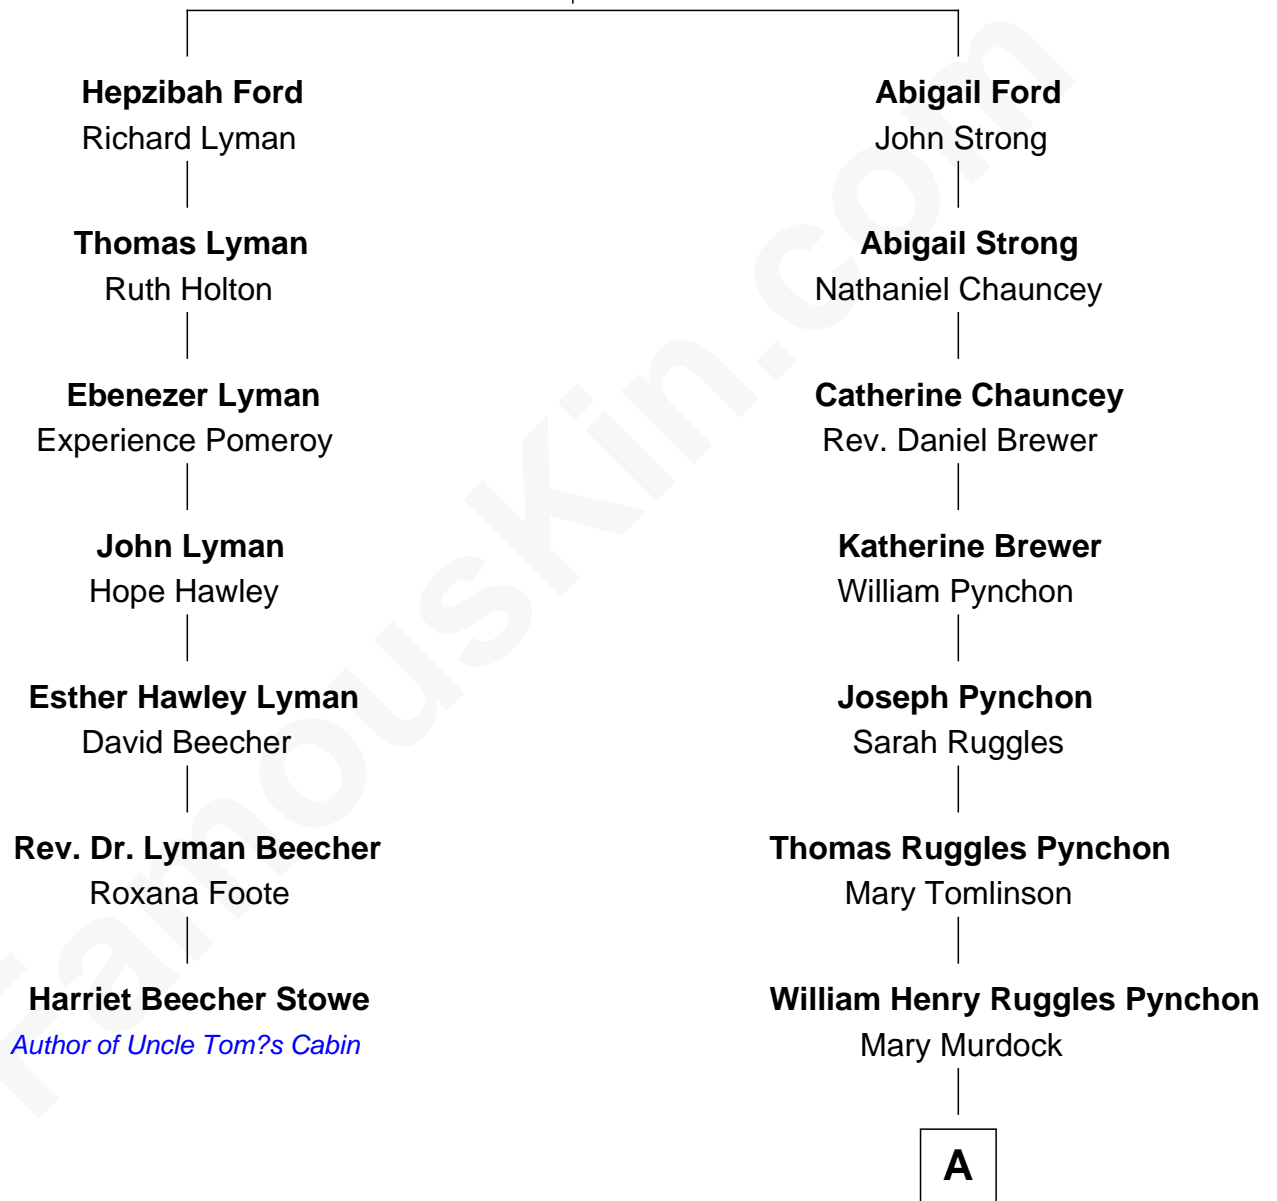

FamousKin.com

Relationship Chart of

Harriet Beecher Stowe

Author of Uncle Tom's Cabin

6th cousin 4 times removed of

Thomas Pynchon

American Novelist

Thomas Ford
Elizabeth Charde

A

—
William Lyon Pynchon

Annie Payne Cogswell

—
William Henry Chichele Pynchon

Carrie Susan Moyses

—
Thomas Ruggles Pynchon

Catherine Frances Bennett

—
Thomas Pynchon

Novelist