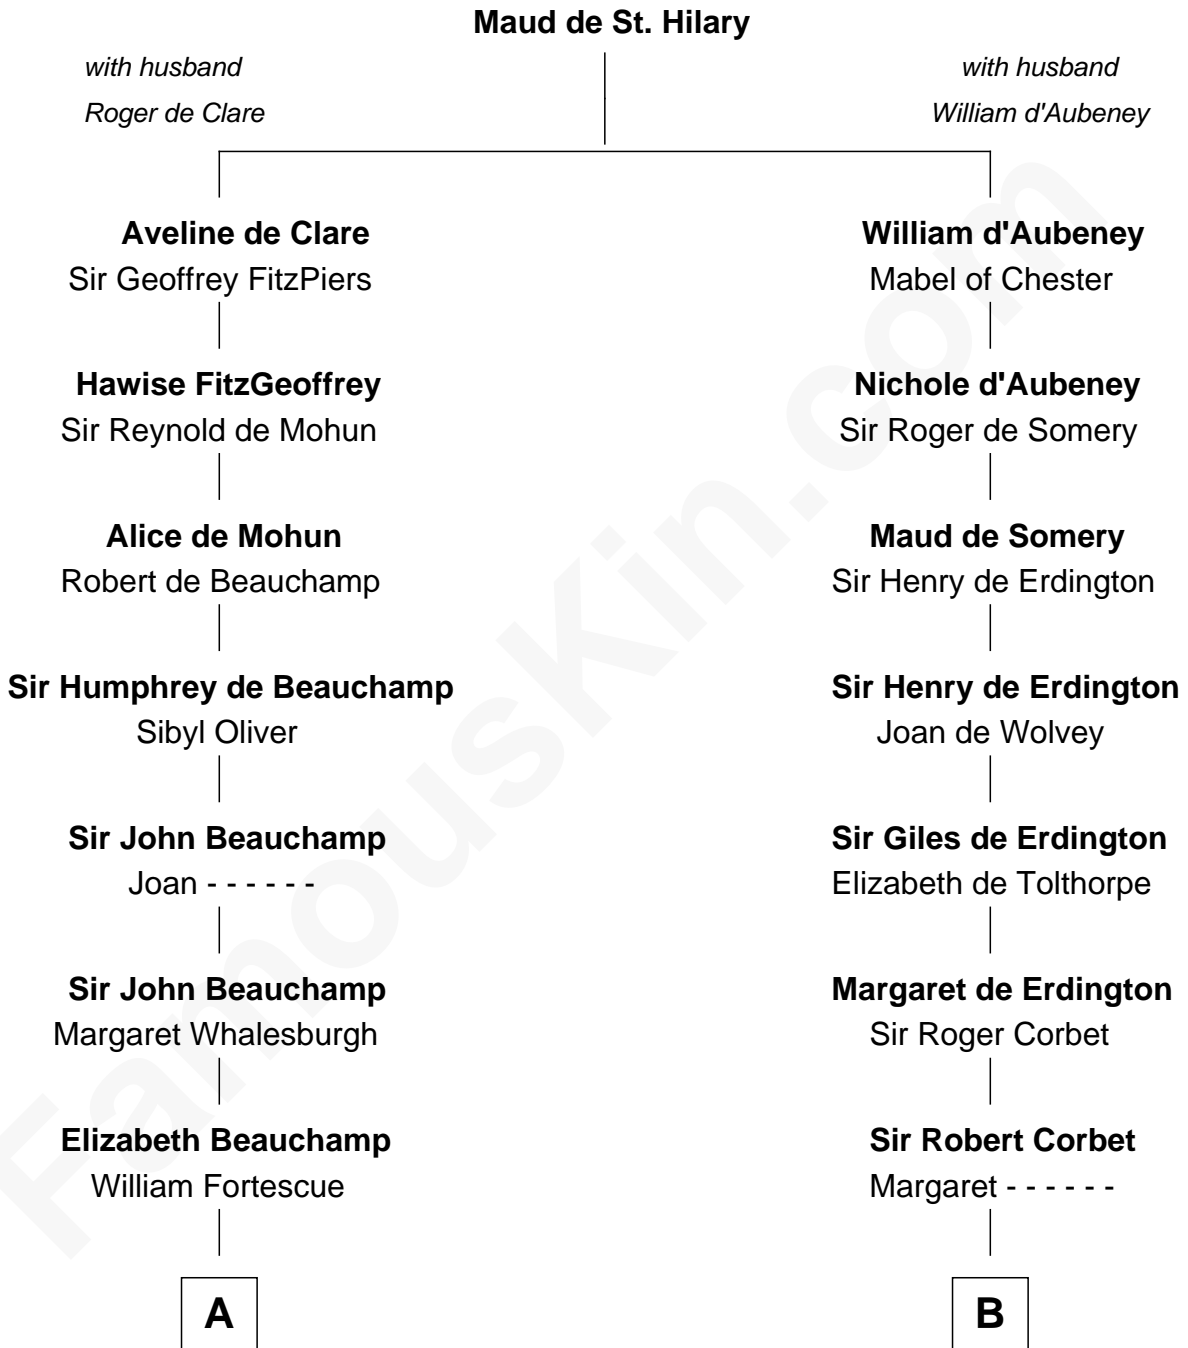

FamousKin.com Relationship Chart of

Harriet Beecher Stowe
Author of Uncle Tom's Cabin

21st cousin of

James Sherman
27th U.S. Vice-President

C

Col. Andrew Ward

Elizabeth Fowler

Andrew Ward

Diana Hubbard

Roxana Ward

Eli Foote

Roxana Foote

Rev. Dr. Lyman Beecher

Harriet Beecher Stowe

Author of Uncle Tom's Cabin

D