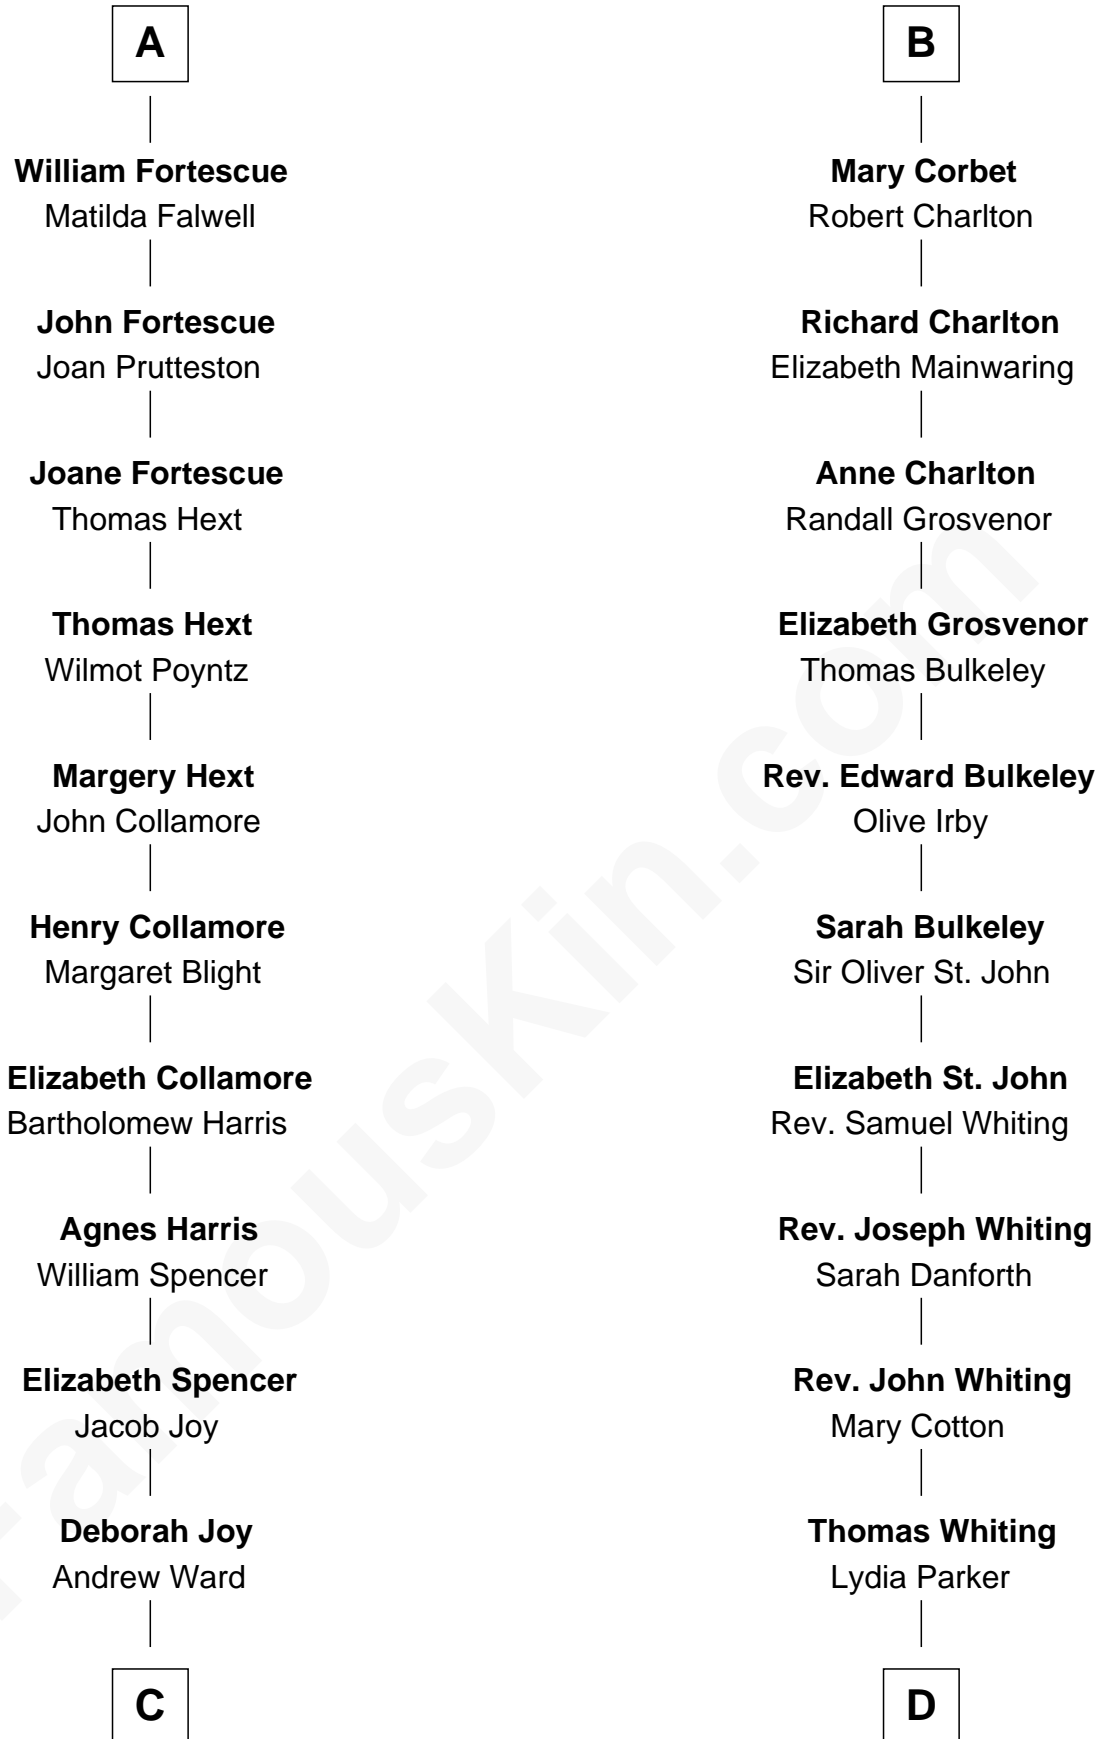

FamousKin.com Relationship Chart of

Harriet Beecher Stowe
Author of Uncle Tom's Cabin

21st cousin of

James Sherman
27th U.S. Vice-President

C

Col. Andrew Ward

Elizabeth Fowler

Andrew Ward

Diana Hubbard

Roxana Ward

Eli Foote

Roxana Foote

Rev. Dr. Lyman Beecher

Harriet Beecher Stowe

Author of Uncle Tom's Cabin

D

Mary Whiting

William Barron

Mary Augusta Barron

Stalham Williams

Frances Lucretia Williams

Richard Winslow Sherman

Mary Frances Sherman

Richard Updike Sherman