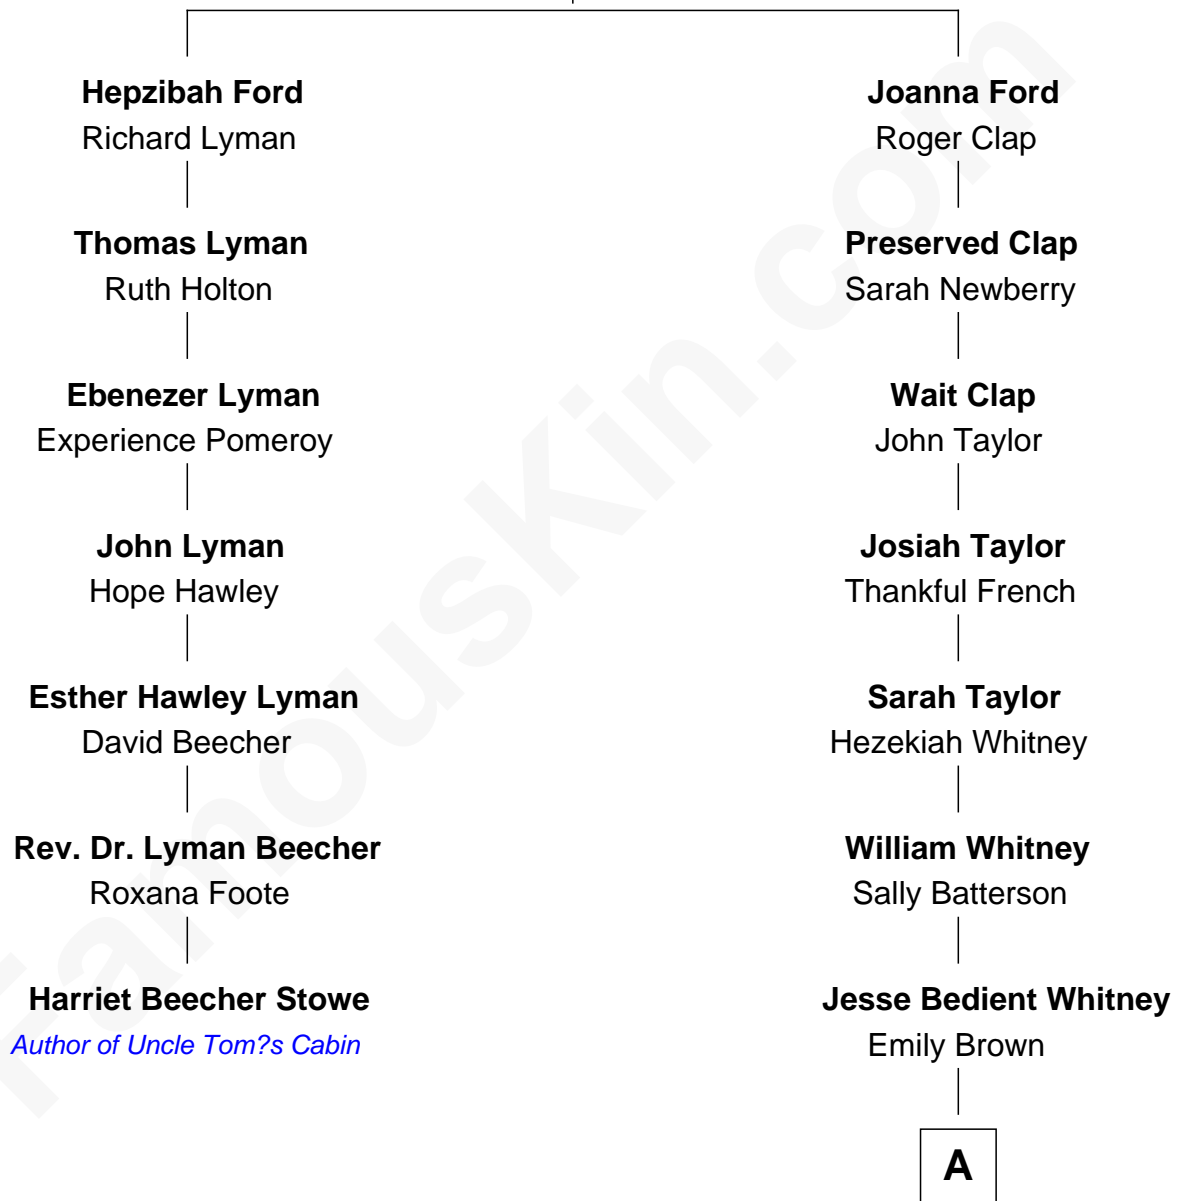

FamousKin.com Relationship Chart of

Harriet Beecher Stowe

Author of Uncle Tom's Cabin

6th cousin 5 times removed of

Mike Huckabee

44th Governor of Arkansas

Thomas Ford
Elizabeth Charde

A

|
Scott Massena Whitney

Mary A. Bell

|
Charles O. Whitney

Sarah R. Sickler

|
Eva Lorena Whitney

William Thomas Elder

|
Mae Elder

Dorsey Wiles Huckabee