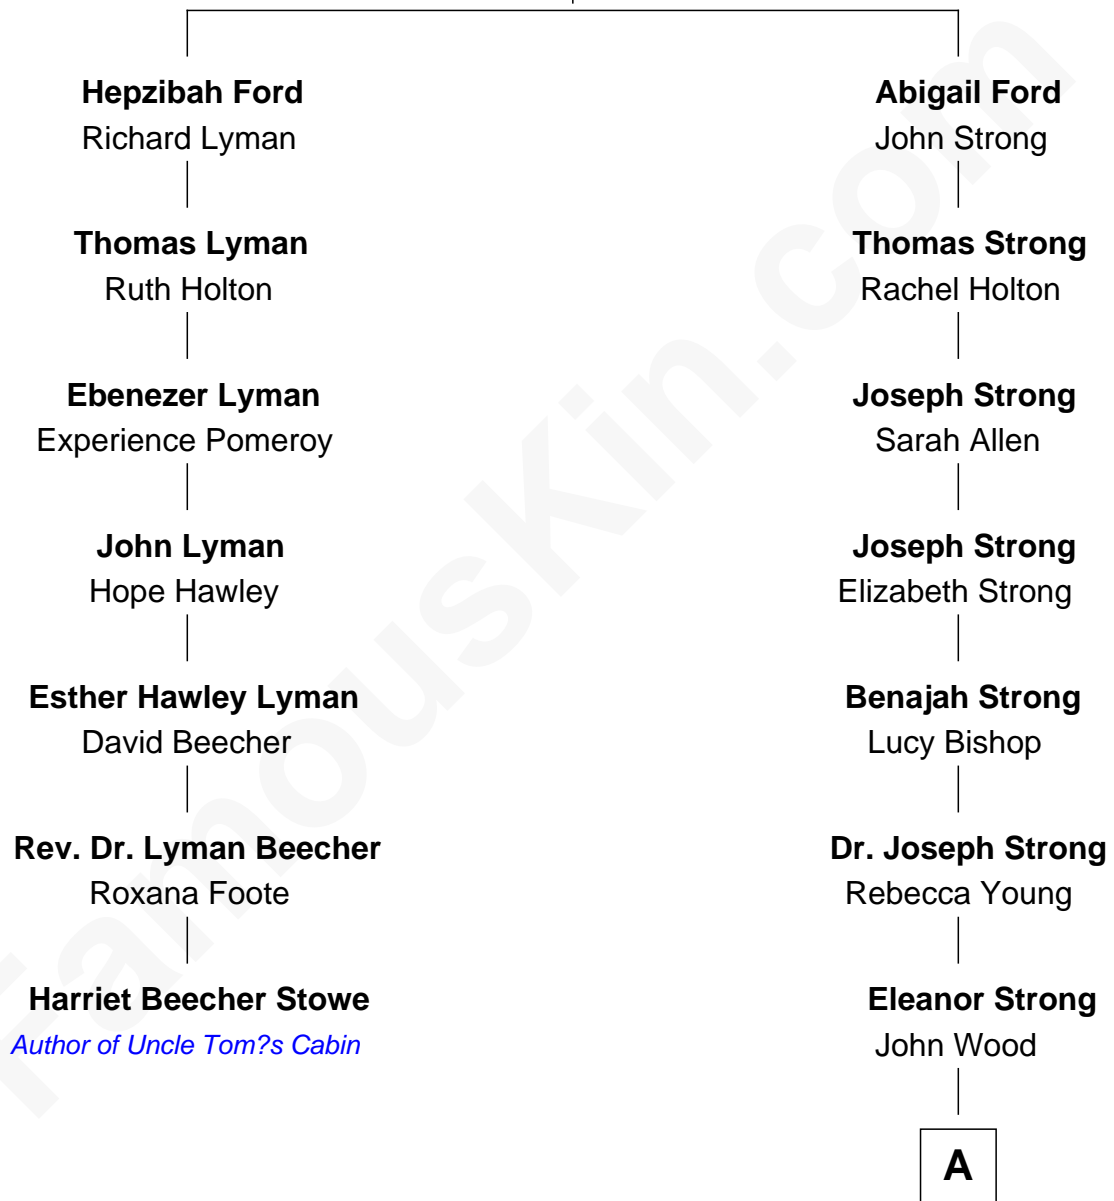

FamousKin.com Relationship Chart of

Harriet Beecher Stowe

Author of Uncle Tom's Cabin

6th cousin 6 times removed of

Oliver Platt

Movie Actor

Thomas Ford
Elizabeth Charde

A

Ellen Wood

Franklin H. Work

Frances Eleanor Work

James Boothby Burke Roche

Cynthia Burke Roche

Arthur Scott Burden

Eileen Burden

Walter Maynard