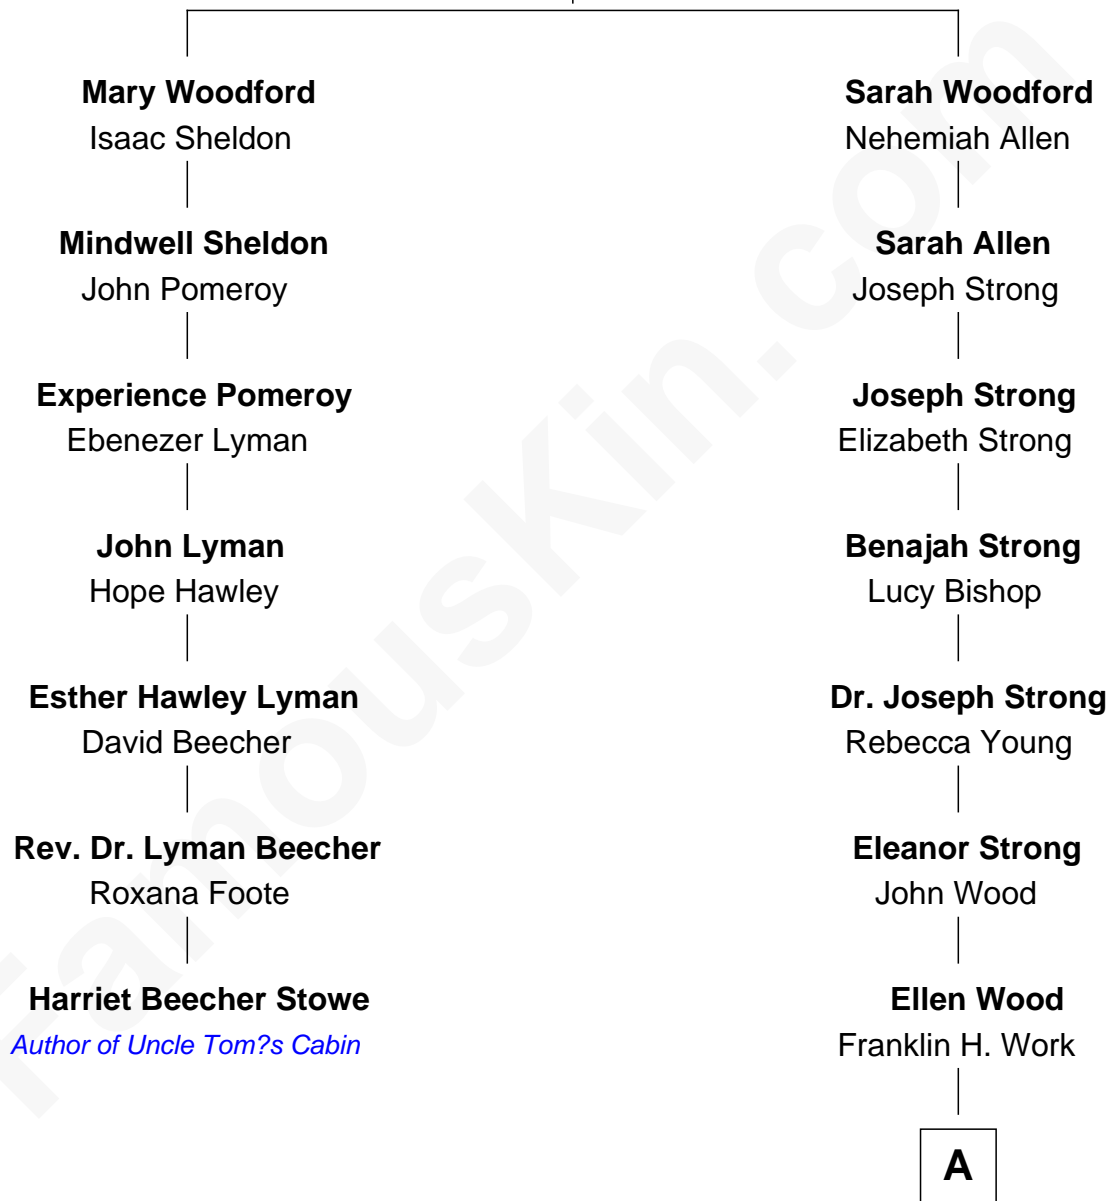

FamousKin.com Relationship Chart of

Harriet Beecher Stowe

Author of Uncle Tom's Cabin

6th cousin 5 times removed of

Oliver Platt

Movie Actor

Thomas Woodford

Mary Blott

A

Frances Eleanor Work
James Boothby Burke Roche

Cynthia Burke Roche
Arthur Scott Burden

Eileen Burden
Walter Maynard

Sheila Maynard
Nicholas Platt

Oliver Platt
Movie Actor