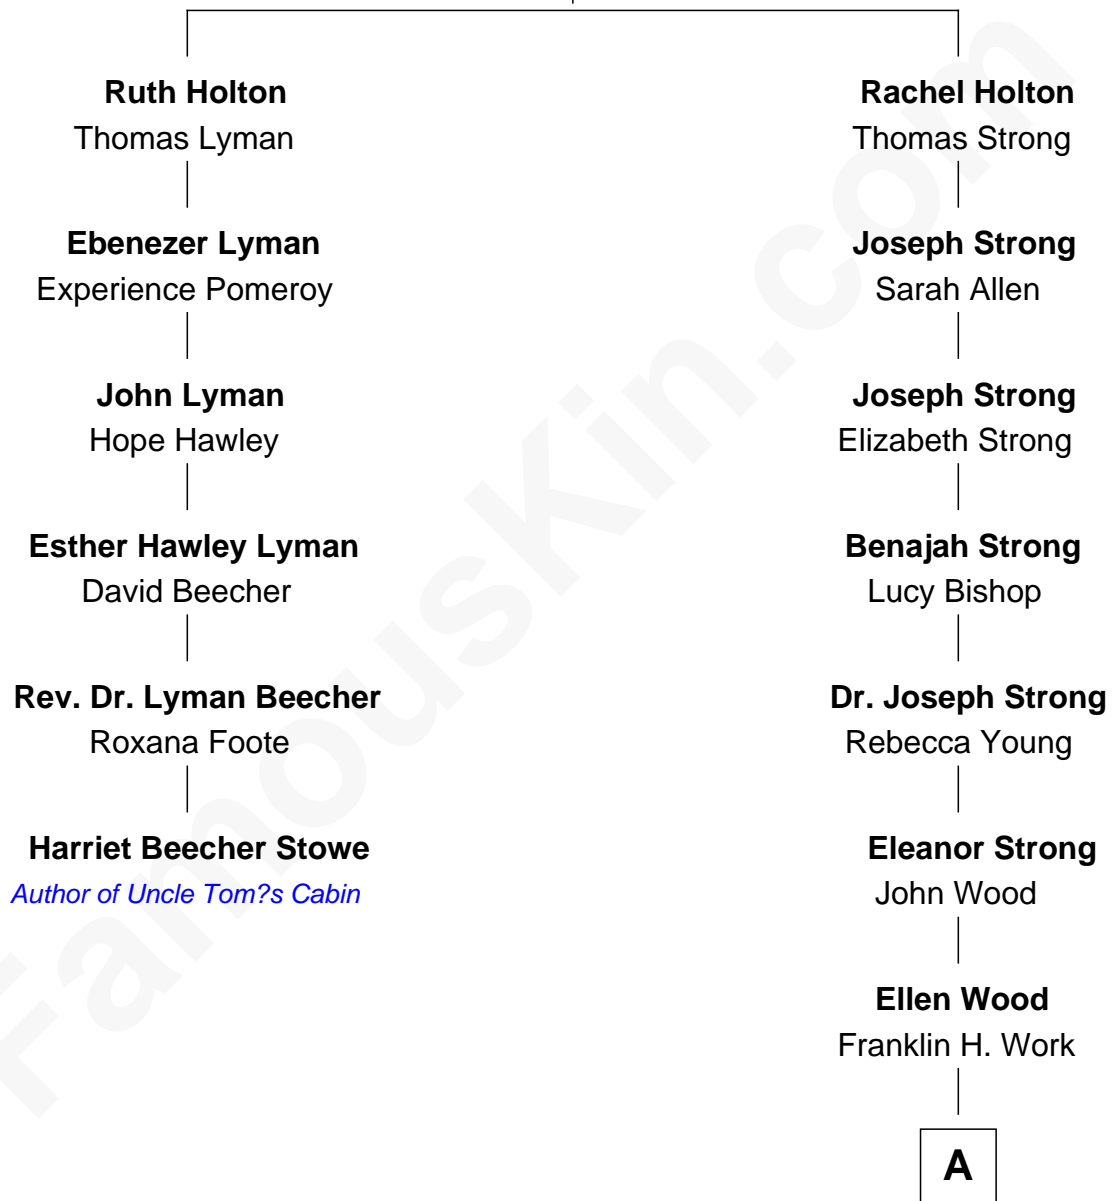

FamousKin.com Relationship Chart of

Harriet Beecher Stowe

Author of Uncle Tom's Cabin

5th cousin 6 times removed of

Oliver Platt

Movie Actor

William Holton

Mary - - - - -

A

Frances Eleanor Work
James Boothby Burke Roche

Cynthia Burke Roche
Arthur Scott Burden

Eileen Burden
Walter Maynard

Sheila Maynard
Nicholas Platt

Oliver Platt
Movie Actor