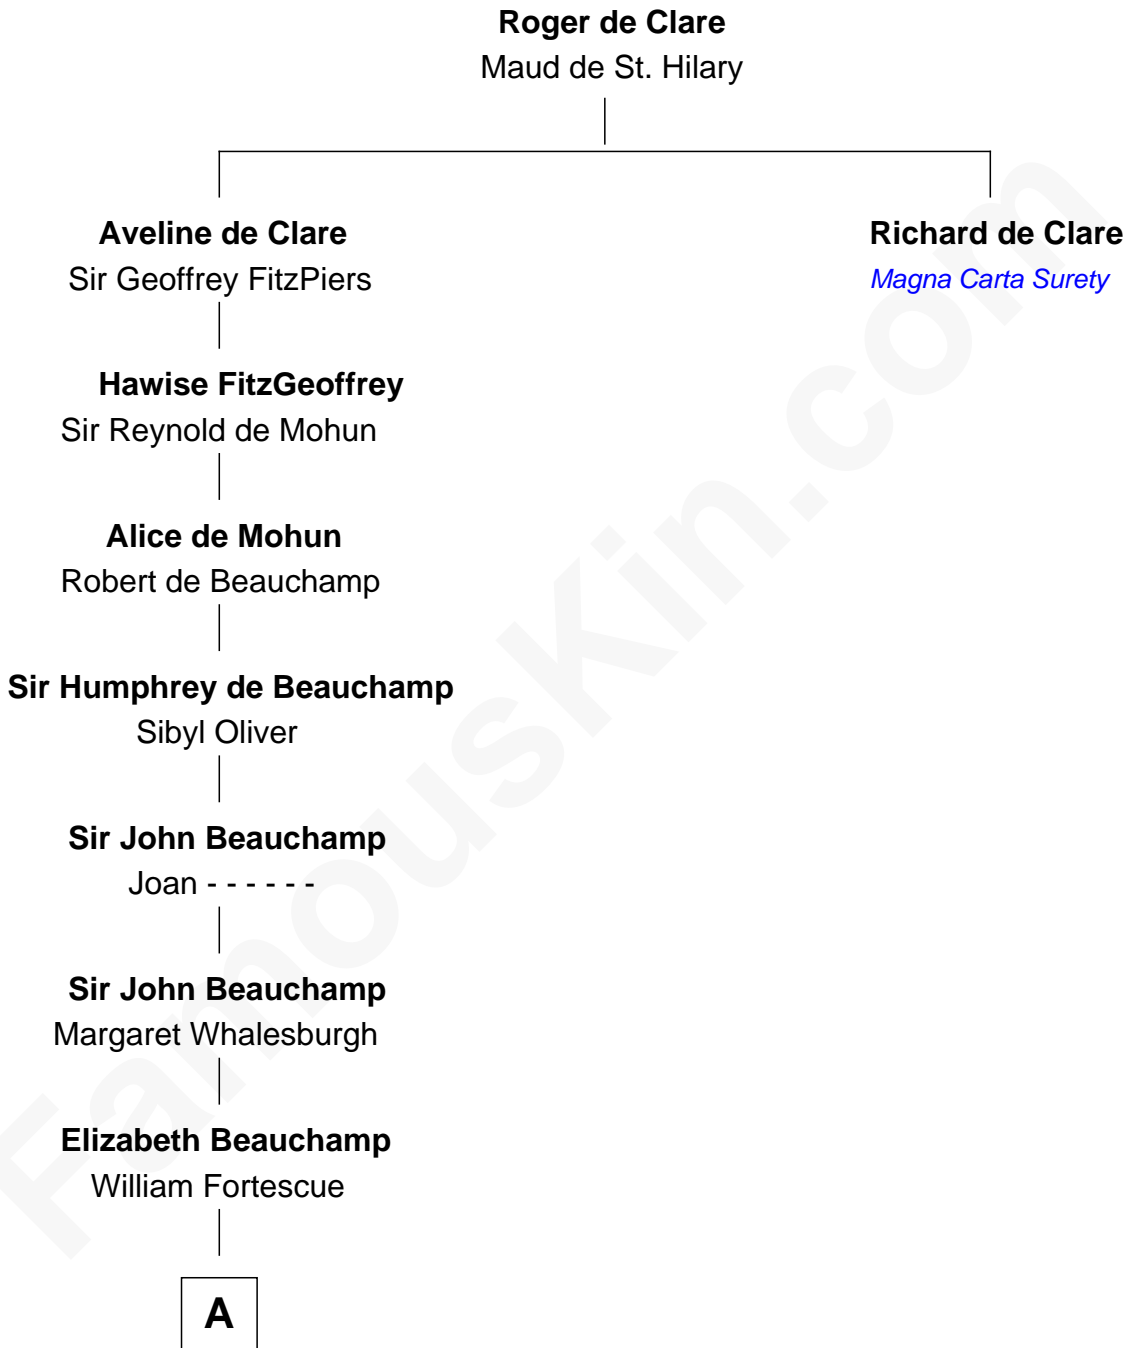

FamousKin.com Relationship Chart of

Harriet Beecher Stowe
Author of Uncle Tom's Cabin

19th great-grandniece of

Richard de Clare
Magna Carta Surety

B

Col. Andrew Ward

Elizabeth Fowler

Andrew Ward

Diana Hubbard

Roxana Ward

Eli Foote

Roxana Foote

Rev. Dr. Lyman Beecher

Harriet Beecher Stowe

Author of Uncle Tom's Cabin