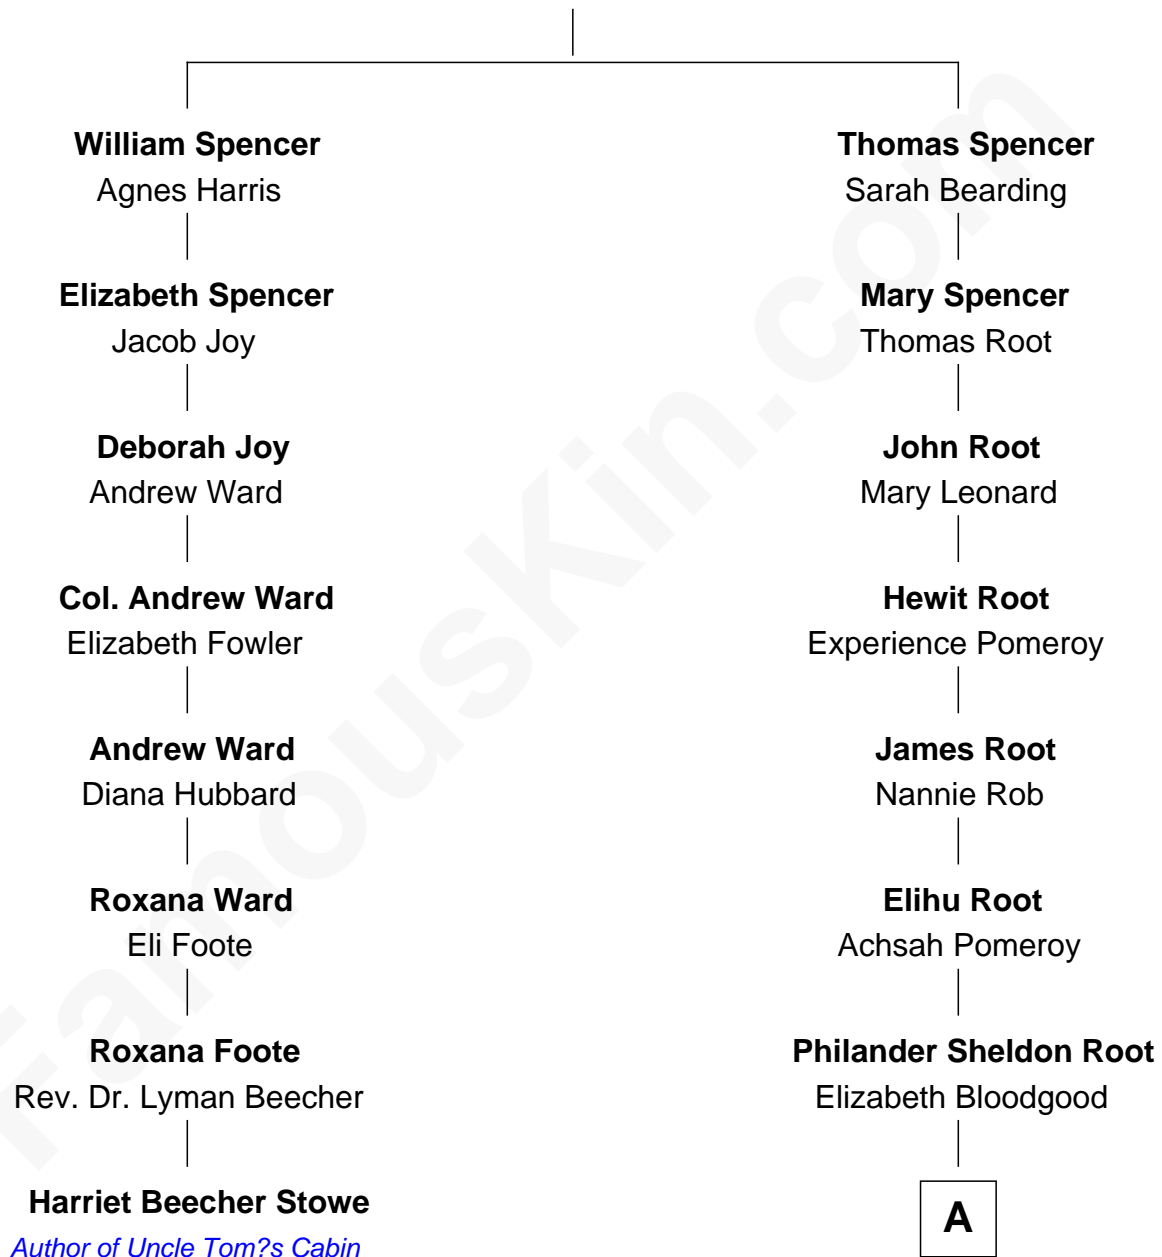

FamousKin.com Relationship Chart of

Harriet Beecher Stowe

Author of Uncle Tom's Cabin

7th cousin 2 times removed of

Henry Luce

Co-Founder of Time, Life, Fortune and Sports Illustrated magazines

Gerard Spencer

Alice Whitbread

A

|
Lynott Bloodgood Root

Anna Robbins

|
Elizabeth Middleton Root

Henry Winters Luce

|
Henry Luce

Co-Founder of Time Inc.