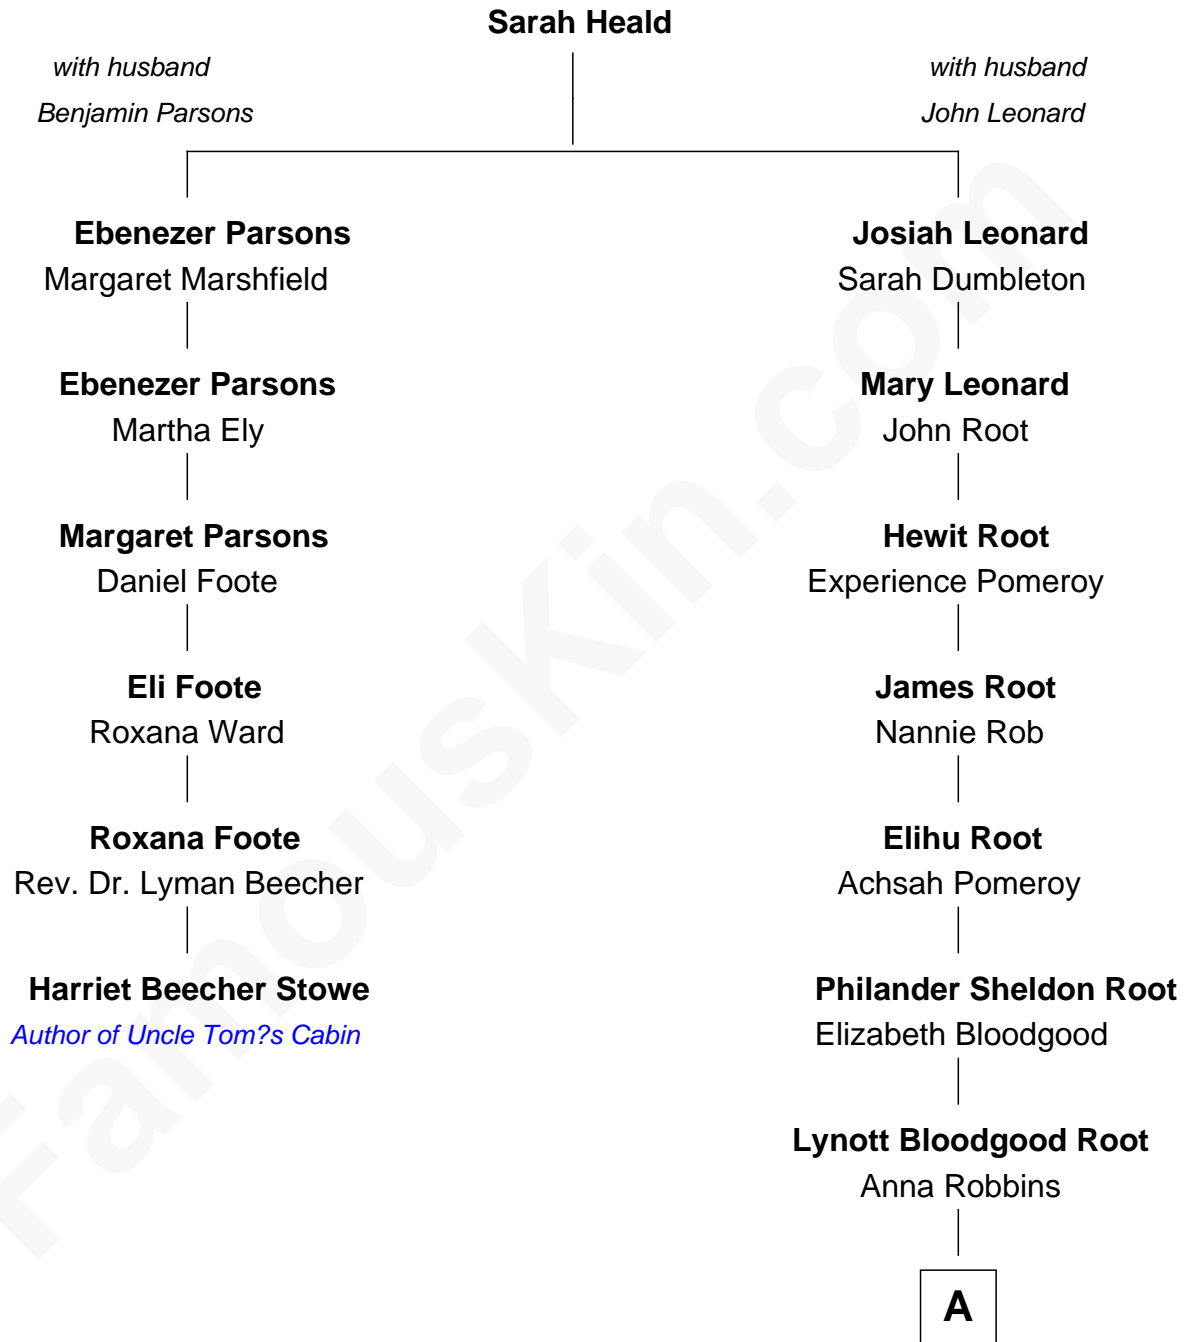

FamousKin.com Relationship Chart of

Harriet Beecher Stowe

Author of Uncle Tom's Cabin

5th cousin 3 times removed of

Henry Luce

Co-Founder of Time, Life, Fortune and Sports Illustrated magazines

A

Elizabeth Middleton Root

Henry Winters Luce

Henry Luce

Co-Founder of Time Inc.

FamousKin.com