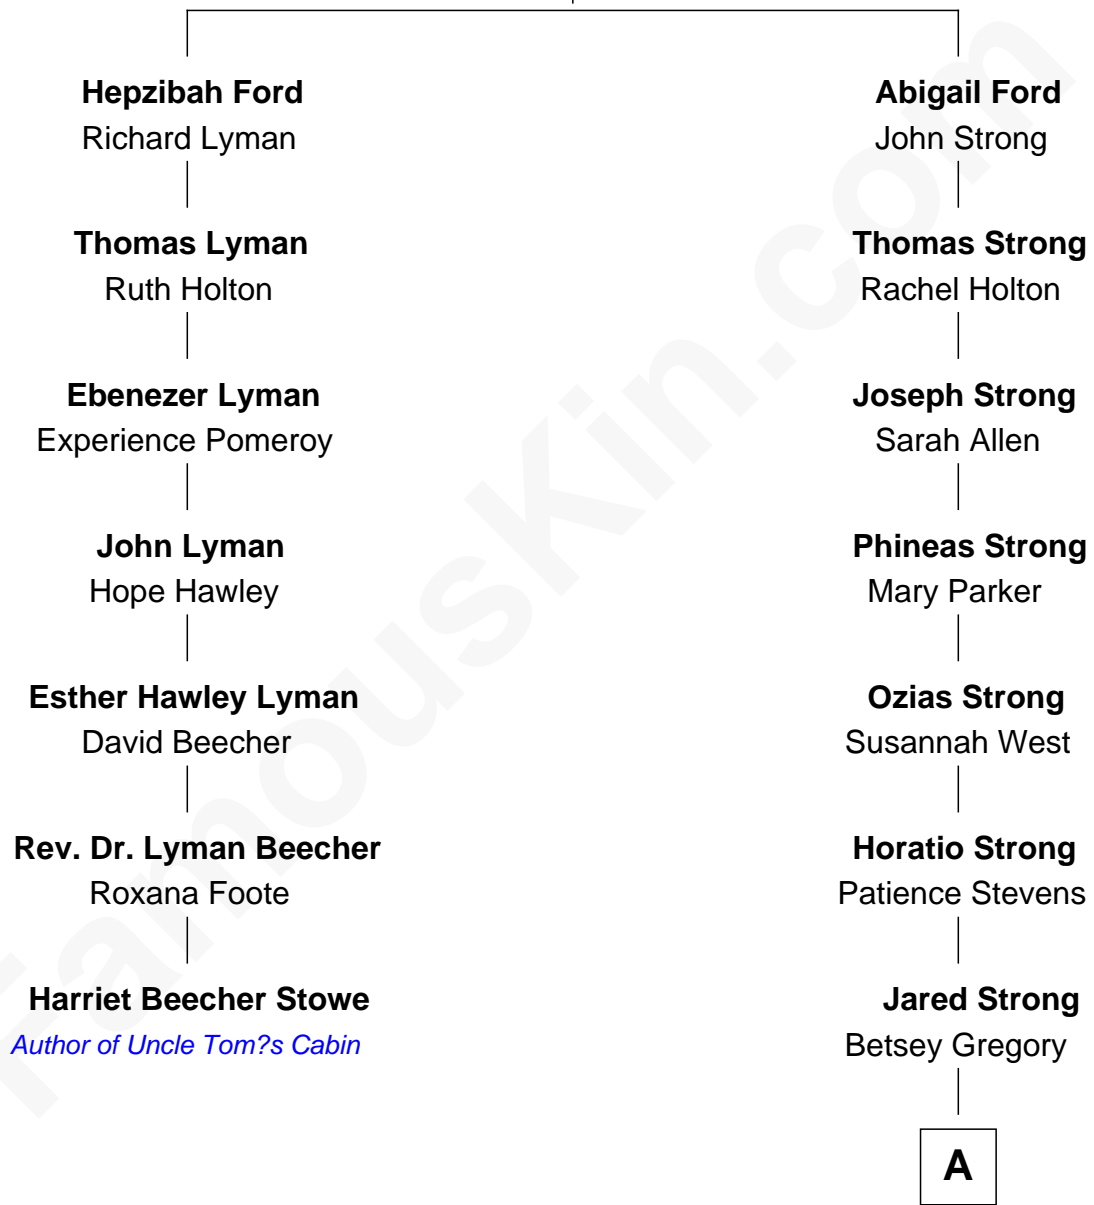

# FamousKin.com Relationship Chart of

**Harriet Beecher Stowe**

*Author of Uncle Tom's Cabin*

6th cousin 5 times removed of

**Sarah Caldwell**

*1st Female Conductor of the Metropolitan Opera*

**Thomas Ford**  
Elizabeth Charde

**A**

—  
**Elizabeth Strong**

John Hays Davis

—  
**Martha J. Davis**

Edwin Caldwell

—  
**Charles Davis Caldwell**

Mary Ann Jones

—  
**Edwin F. Caldwell**

Carrie Margaret Baker

—  
**Sarah Caldwell**

*American Opera Conductor*