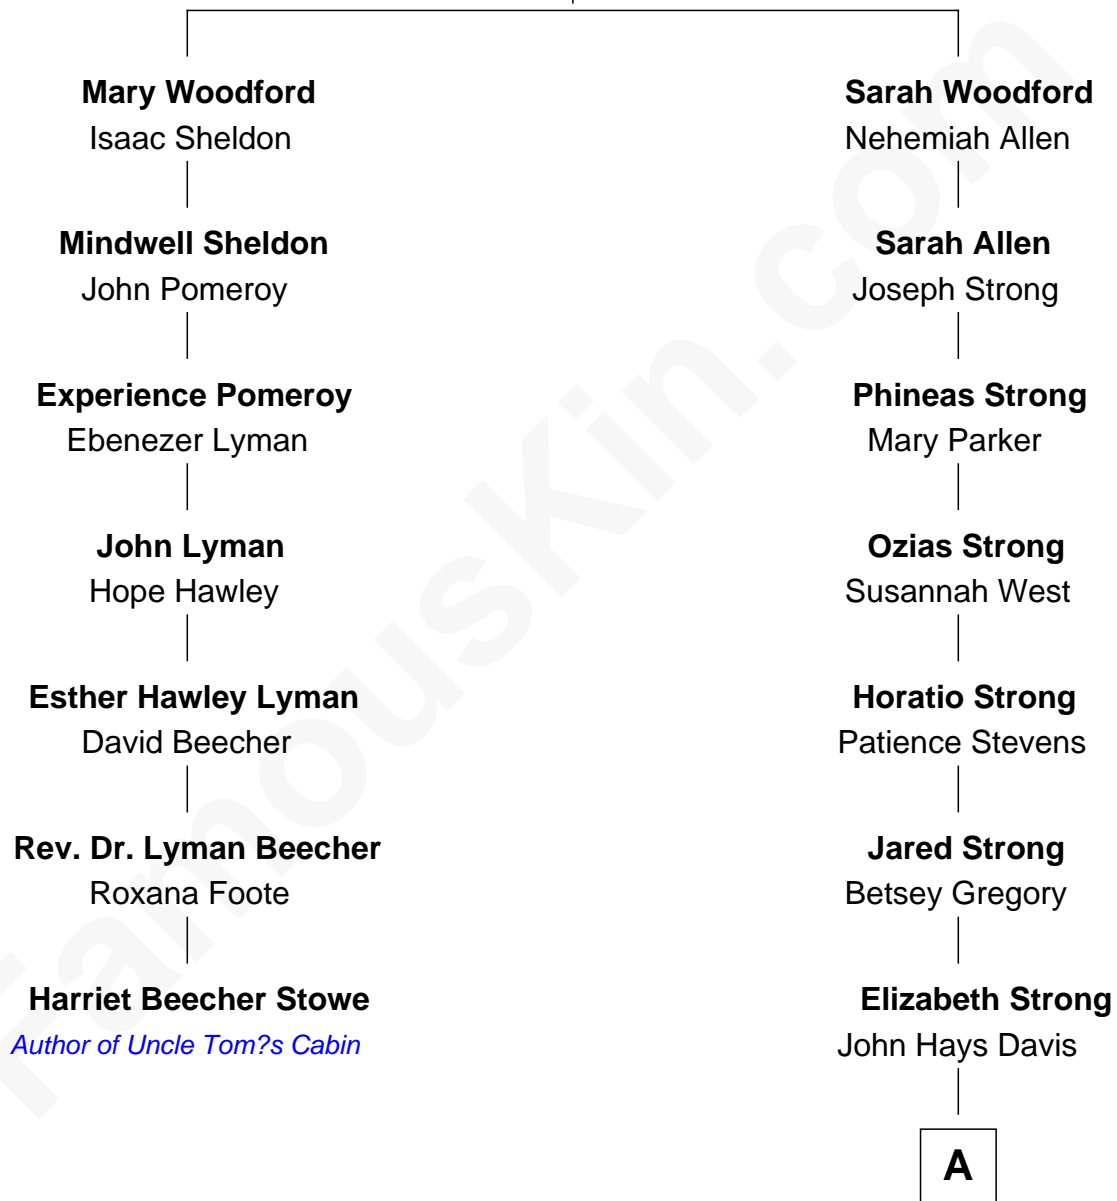

FamousKin.com Relationship Chart of

Harriet Beecher Stowe

Author of Uncle Tom's Cabin

6th cousin 4 times removed of

Sarah Caldwell

1st Female Conductor of the Metropolitan Opera

Thomas Woodford

Mary Blott