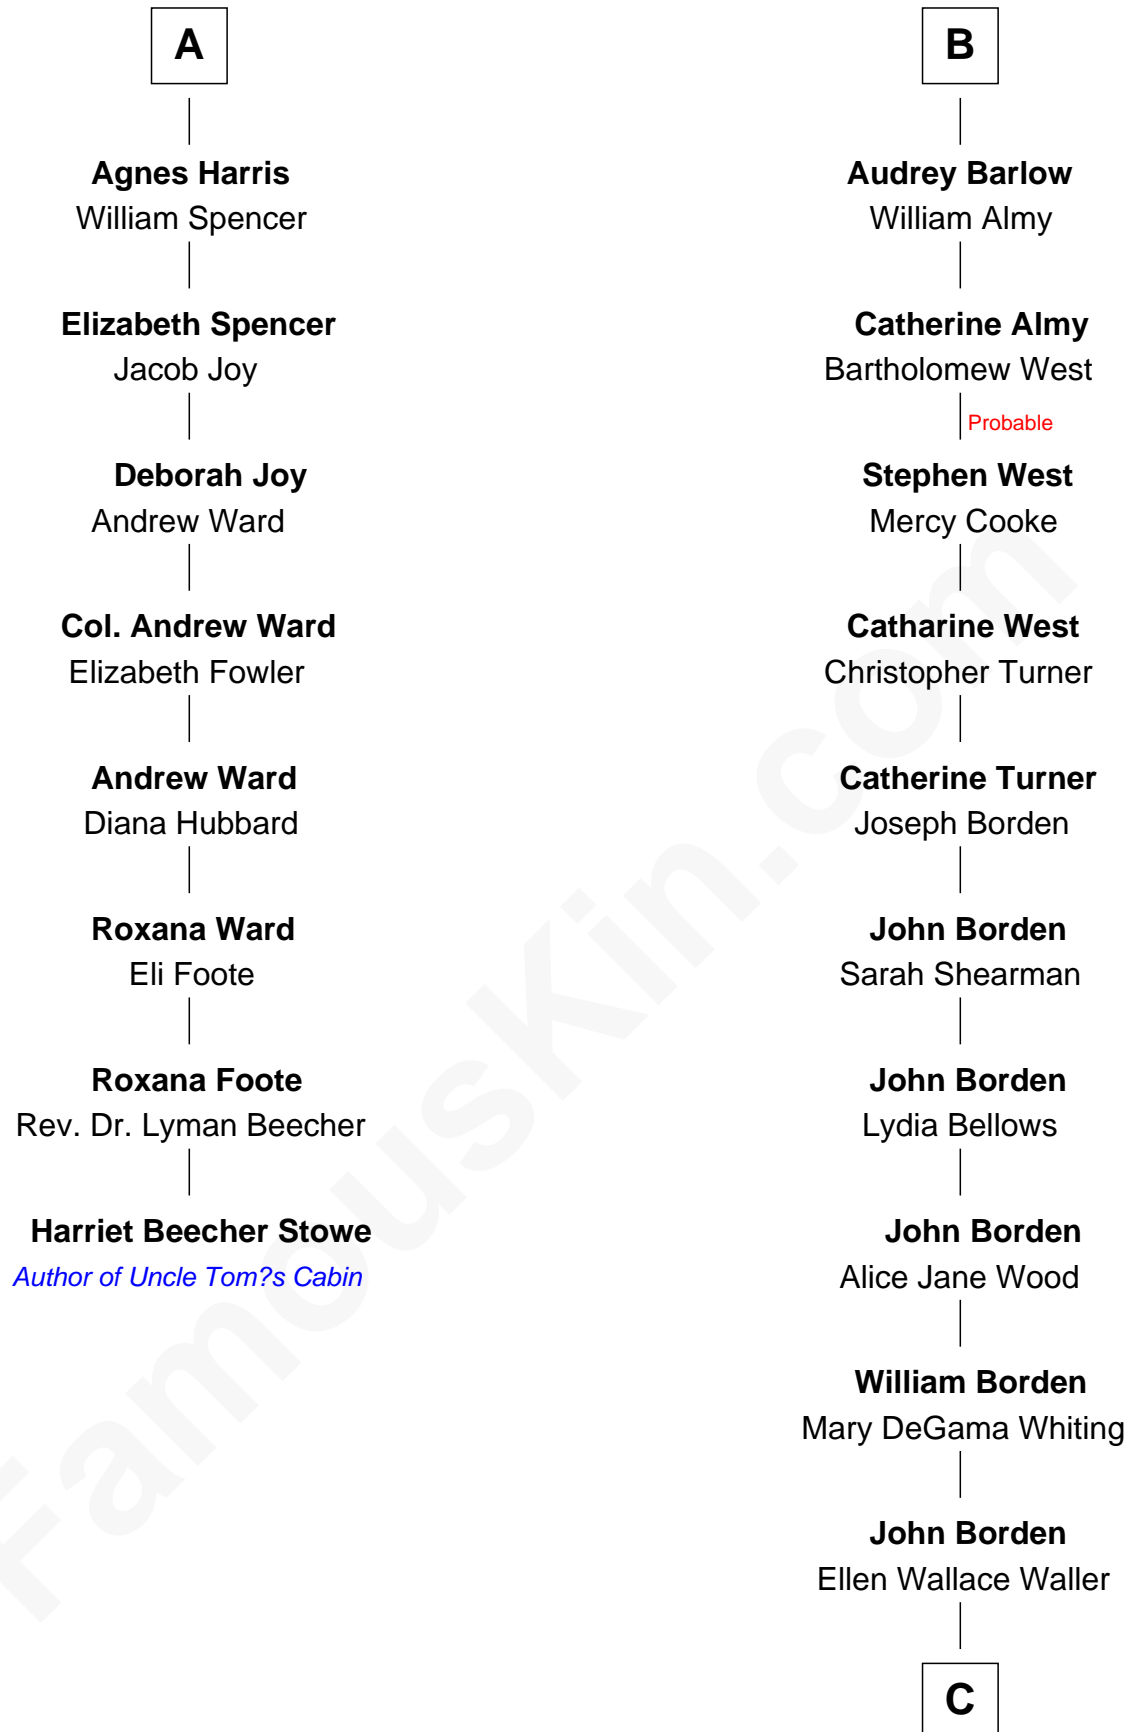

FamousKin.com Relationship Chart of

Harriet Beecher Stowe

Author of Uncle Tom's Cabin

14th cousin 4 times removed of

Adlai Stevenson III

U.S. Senator from Illinois

C

Ellen Borden

Adlai Ewing Stevenson

Adlai Stevenson III

U.S. Senator from Illinois

FamousKin.com