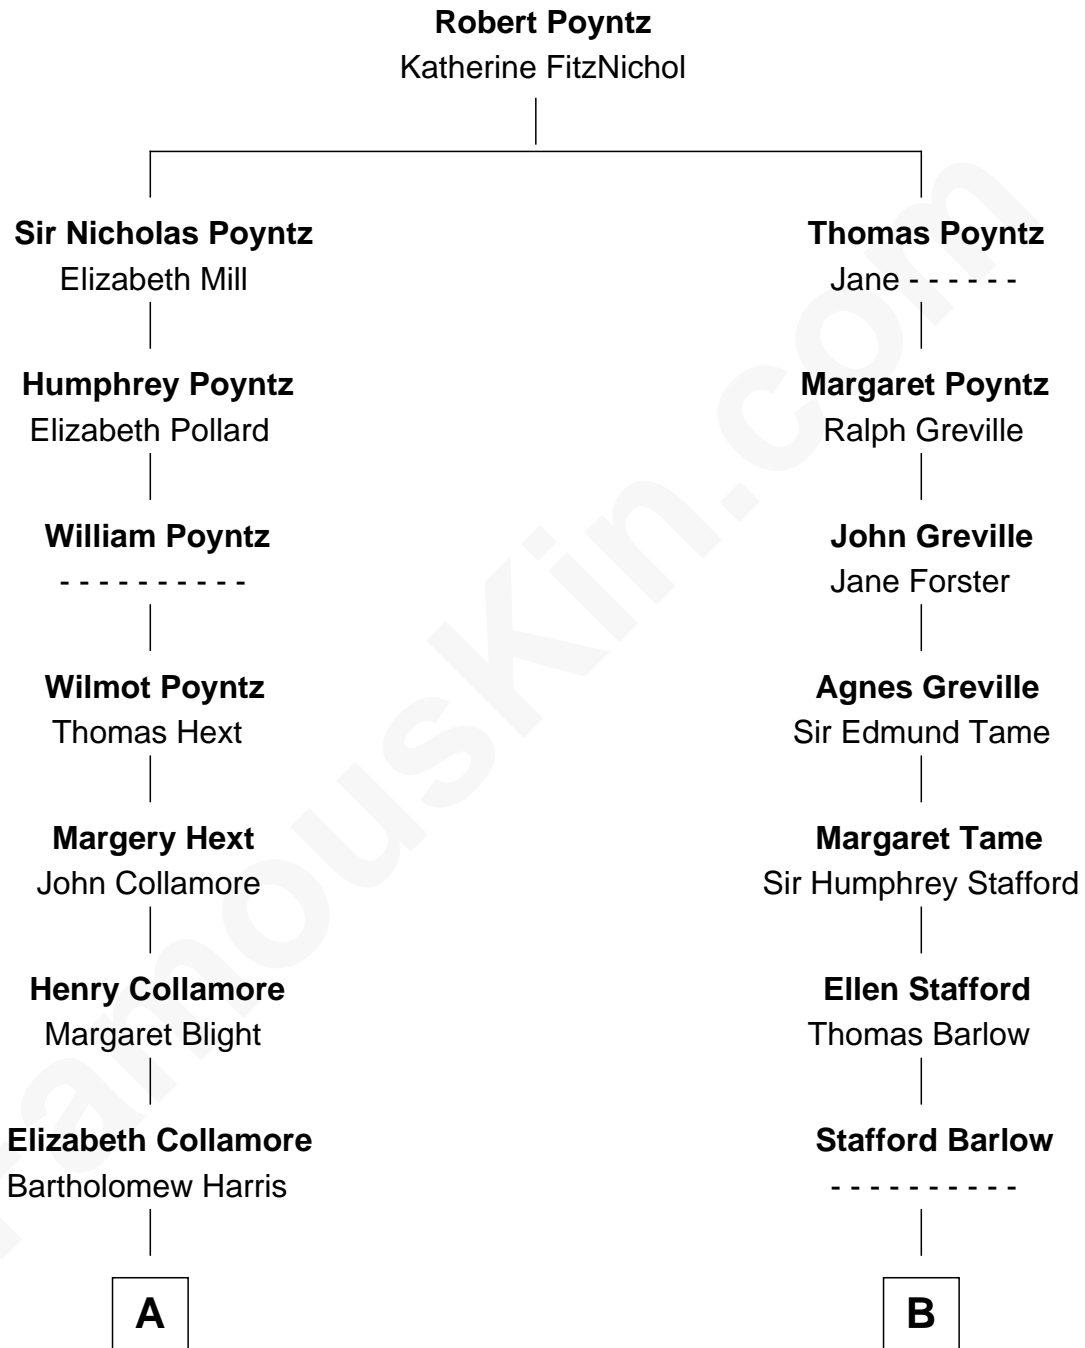

FamousKin.com Relationship Chart of

Harriet Beecher Stowe

Author of Uncle Tom's Cabin

14th cousin 4 times removed of

Adlai Stevenson III

U.S. Senator from Illinois

C

Ellen Borden

Adlai Ewing Stevenson

Adlai Stevenson III

U.S. Senator from Illinois

FamousKin.com