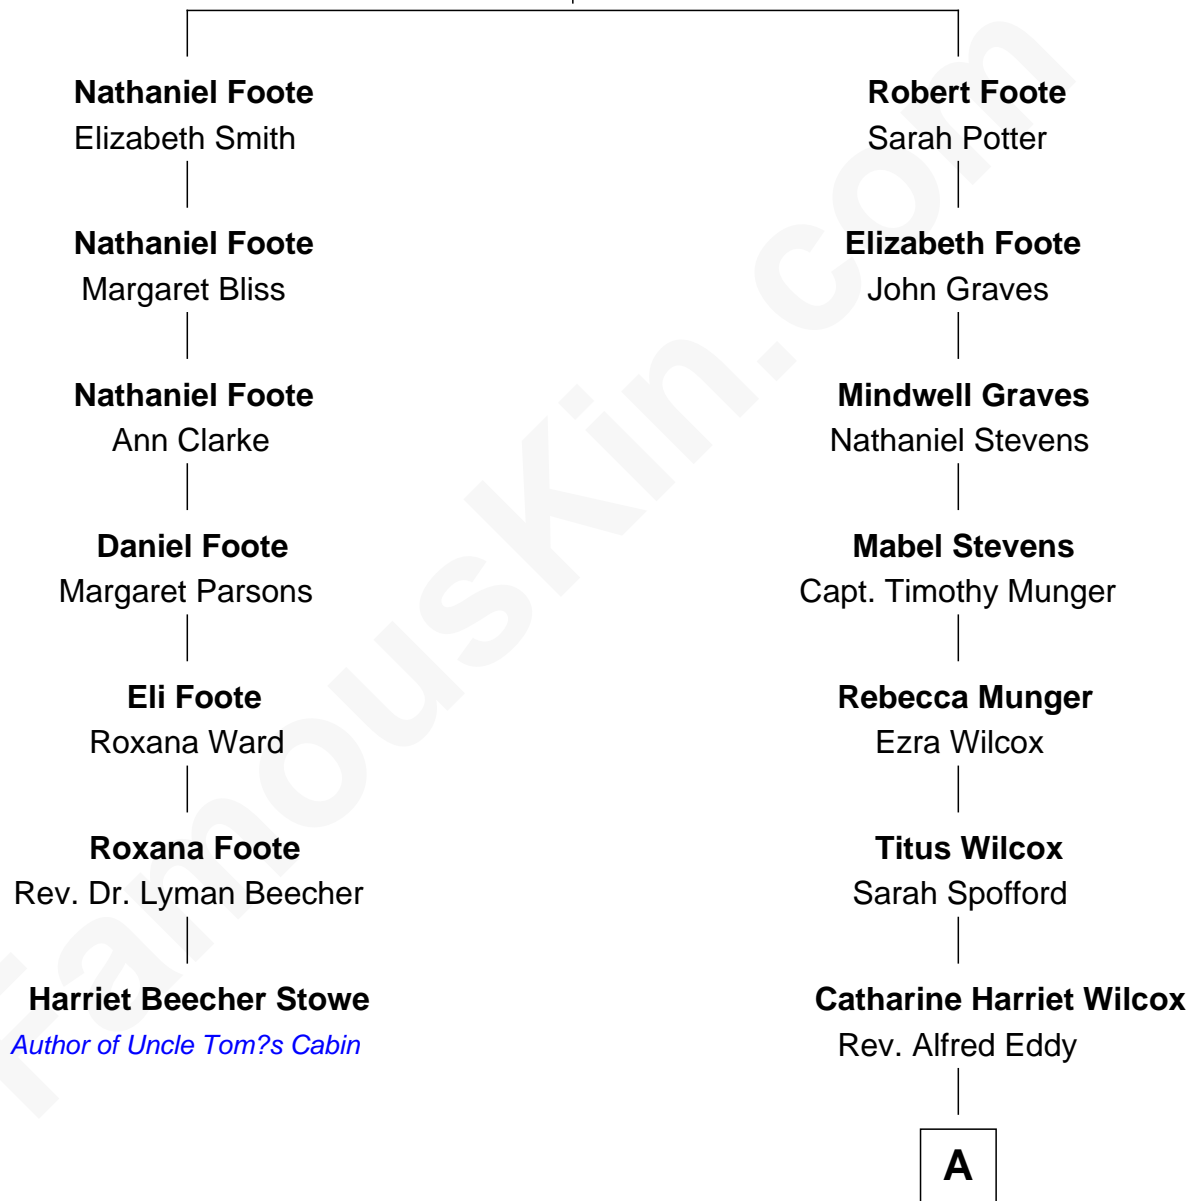

FamousKin.com Relationship Chart of

Harriet Beecher Stowe

Author of Uncle Tom's Cabin

6th cousin 5 times removed of

Jodie Foster

Movie Actress

Nathaniel Foote
Elizabeth Deming

A

—
Katherine Louise Eddy

Lucius George Fisher

—
Alice Eddy Fisher

Alexis Caldwell Foster

—
Lucius Fisher Foster

Constance Marie Robertson

—
Lucius Fisher Foster

Evelyn Della Almond