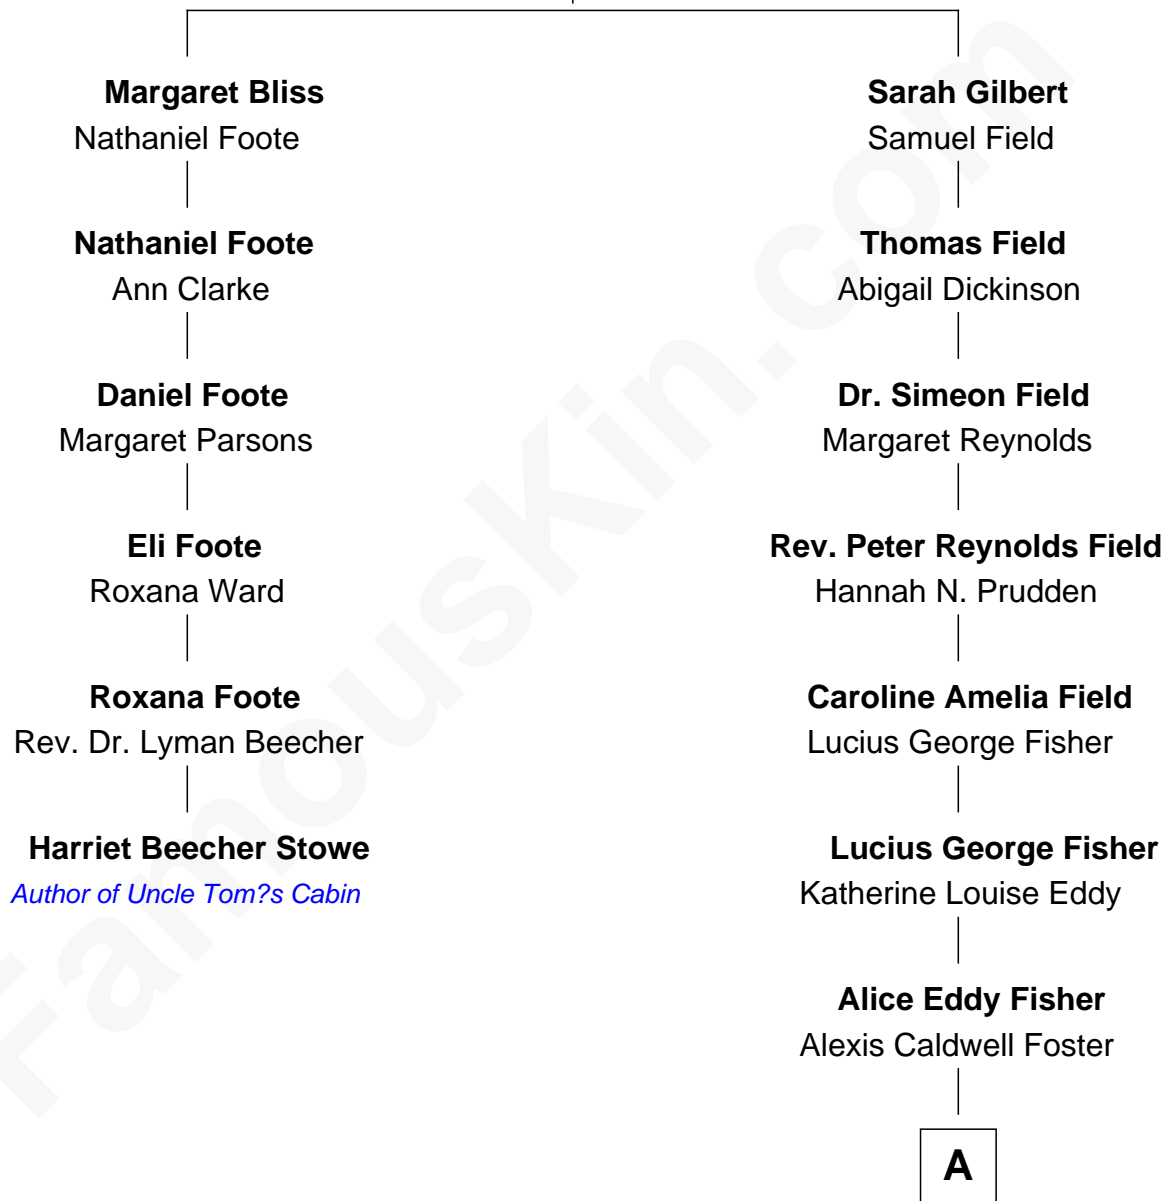

FamousKin.com Relationship Chart of

Harriet Beecher Stowe

Author of Uncle Tom's Cabin

5th cousin 4 times removed of

Jodie Foster

Movie Actress

Catherine Chapin

*with husband
Nathaniel Bliss*

*with husband
Thomas Gilbert*

A

—
Lucius Fisher Foster
Constance Marie Robertson

—
Lucius Fisher Foster
Evelyn Della Almond

—
Jodie Foster
Movie Actress

FamousKin.com