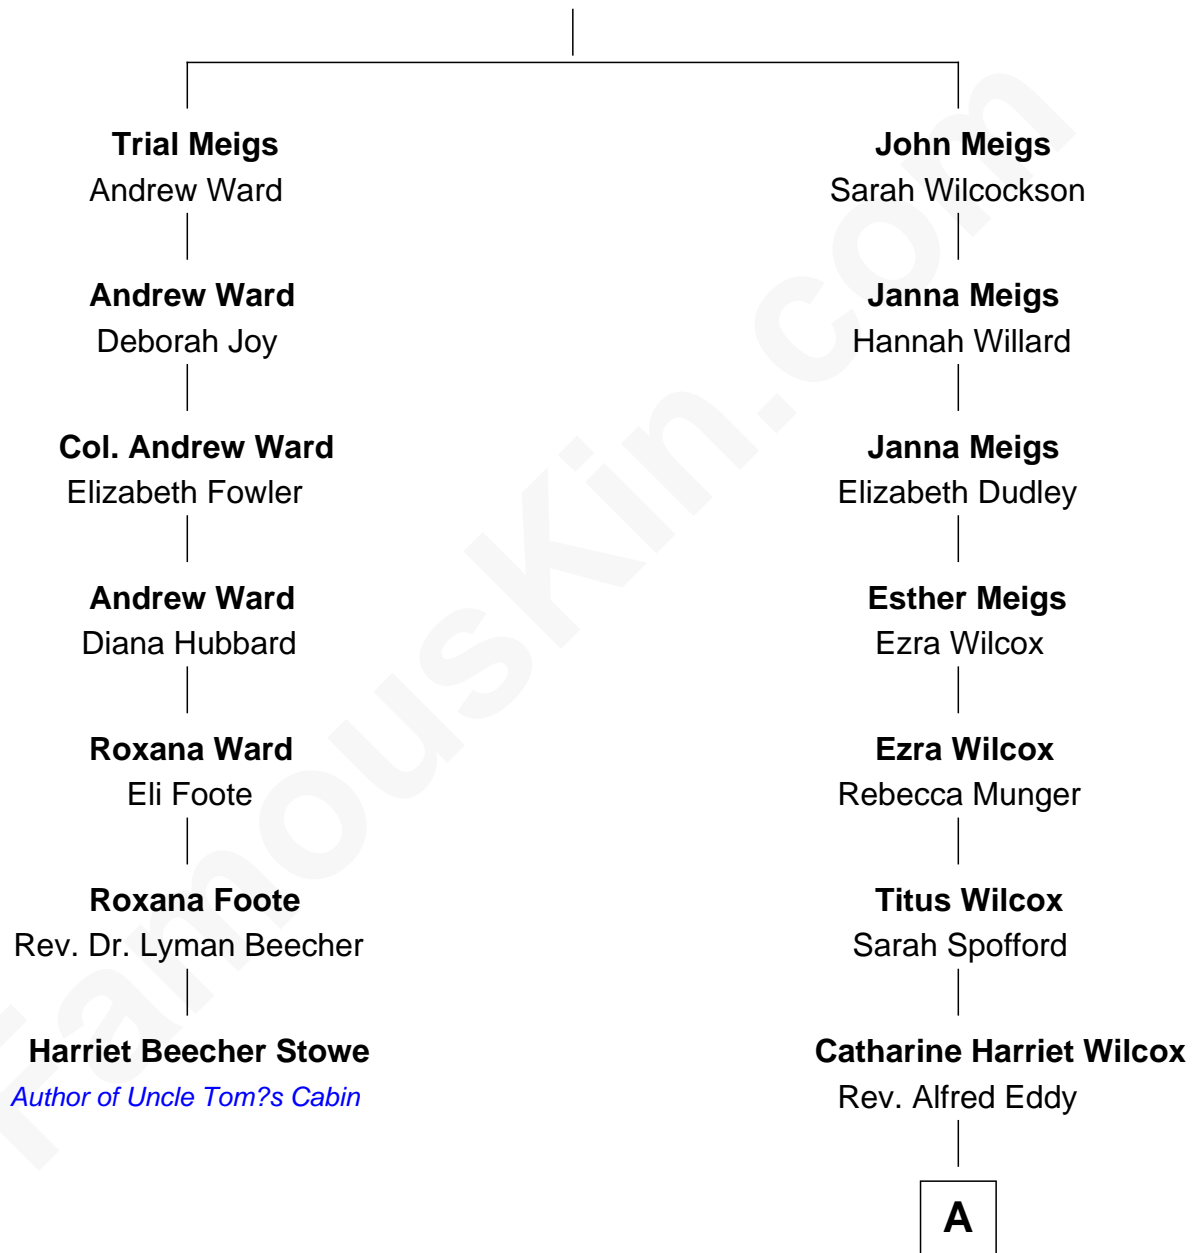

# FamousKin.com Relationship Chart of

**Harriet Beecher Stowe**

*Author of Uncle Tom?s Cabin*

6th cousin 5 times removed of

**Jodie Foster**

*Movie Actress*

**John Meigs**

Tamasin Fry

**A**

—  
**Katherine Louise Eddy**

Lucius George Fisher

—  
**Alice Eddy Fisher**

Alexis Caldwell Foster

—  
**Lucius Fisher Foster**

Constance Marie Robertson

—  
**Lucius Fisher Foster**

Evelyn Della Almond

—  
**Jodie Foster**

*Movie Actress*