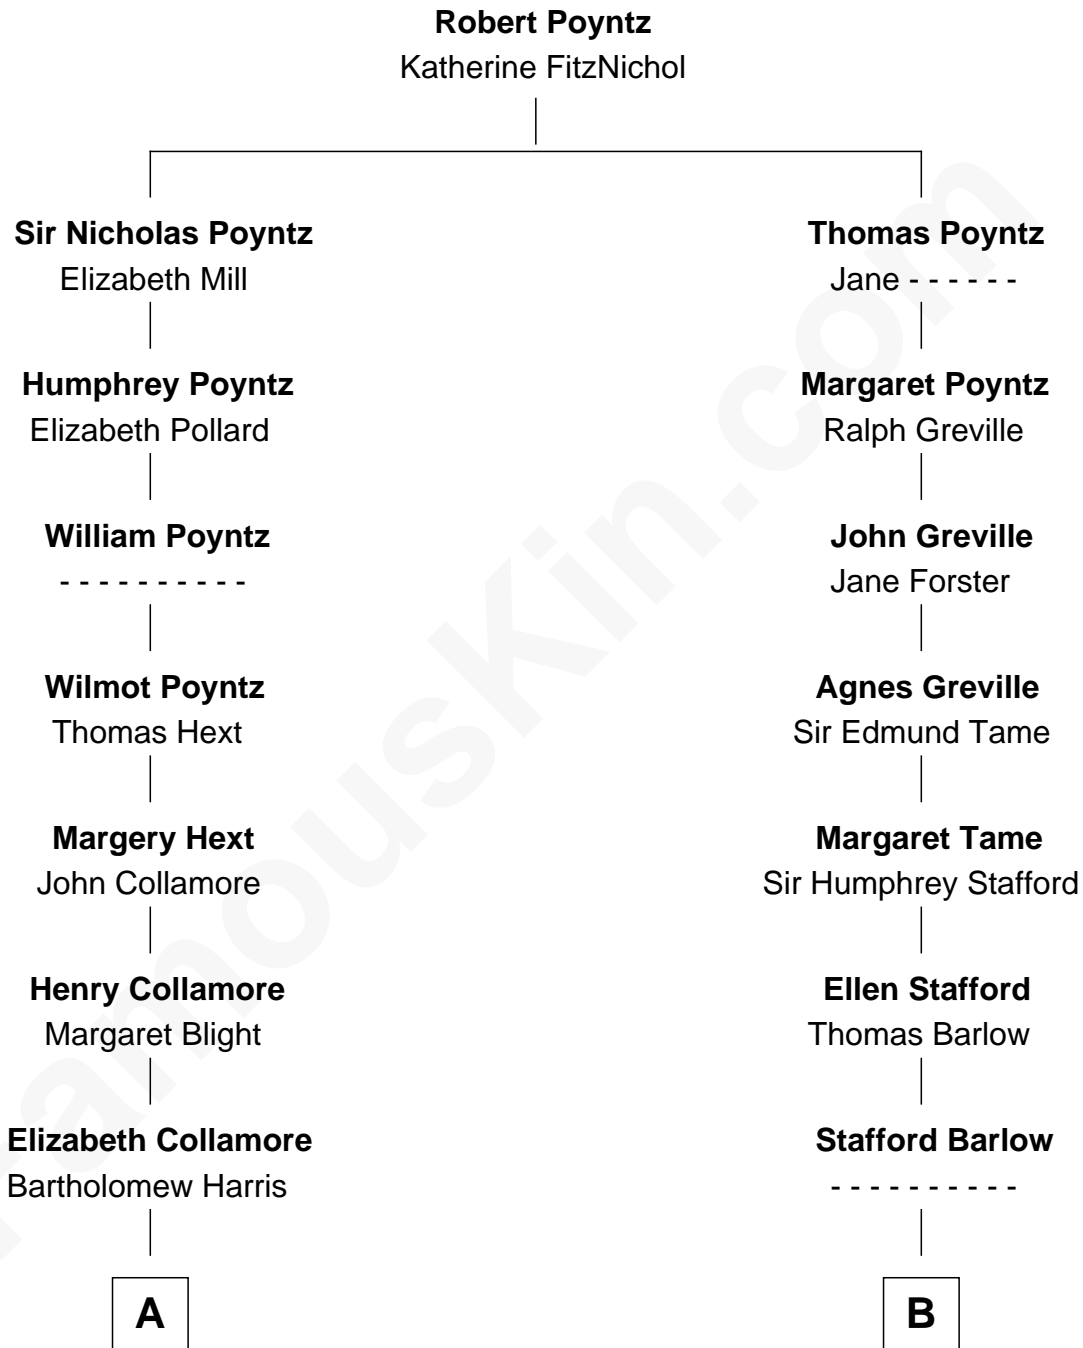

FamousKin.com Relationship Chart of

Harriet Beecher Stowe

Author of Uncle Tom's Cabin

14th cousin 4 times removed of

Charlie Munger

Vice-Chairman of Berkshire Hathaway

C

Florence V. Russell

Alfred Case Munger

Charlie Munger

Vice-Chairman of Berkshire Hathaway