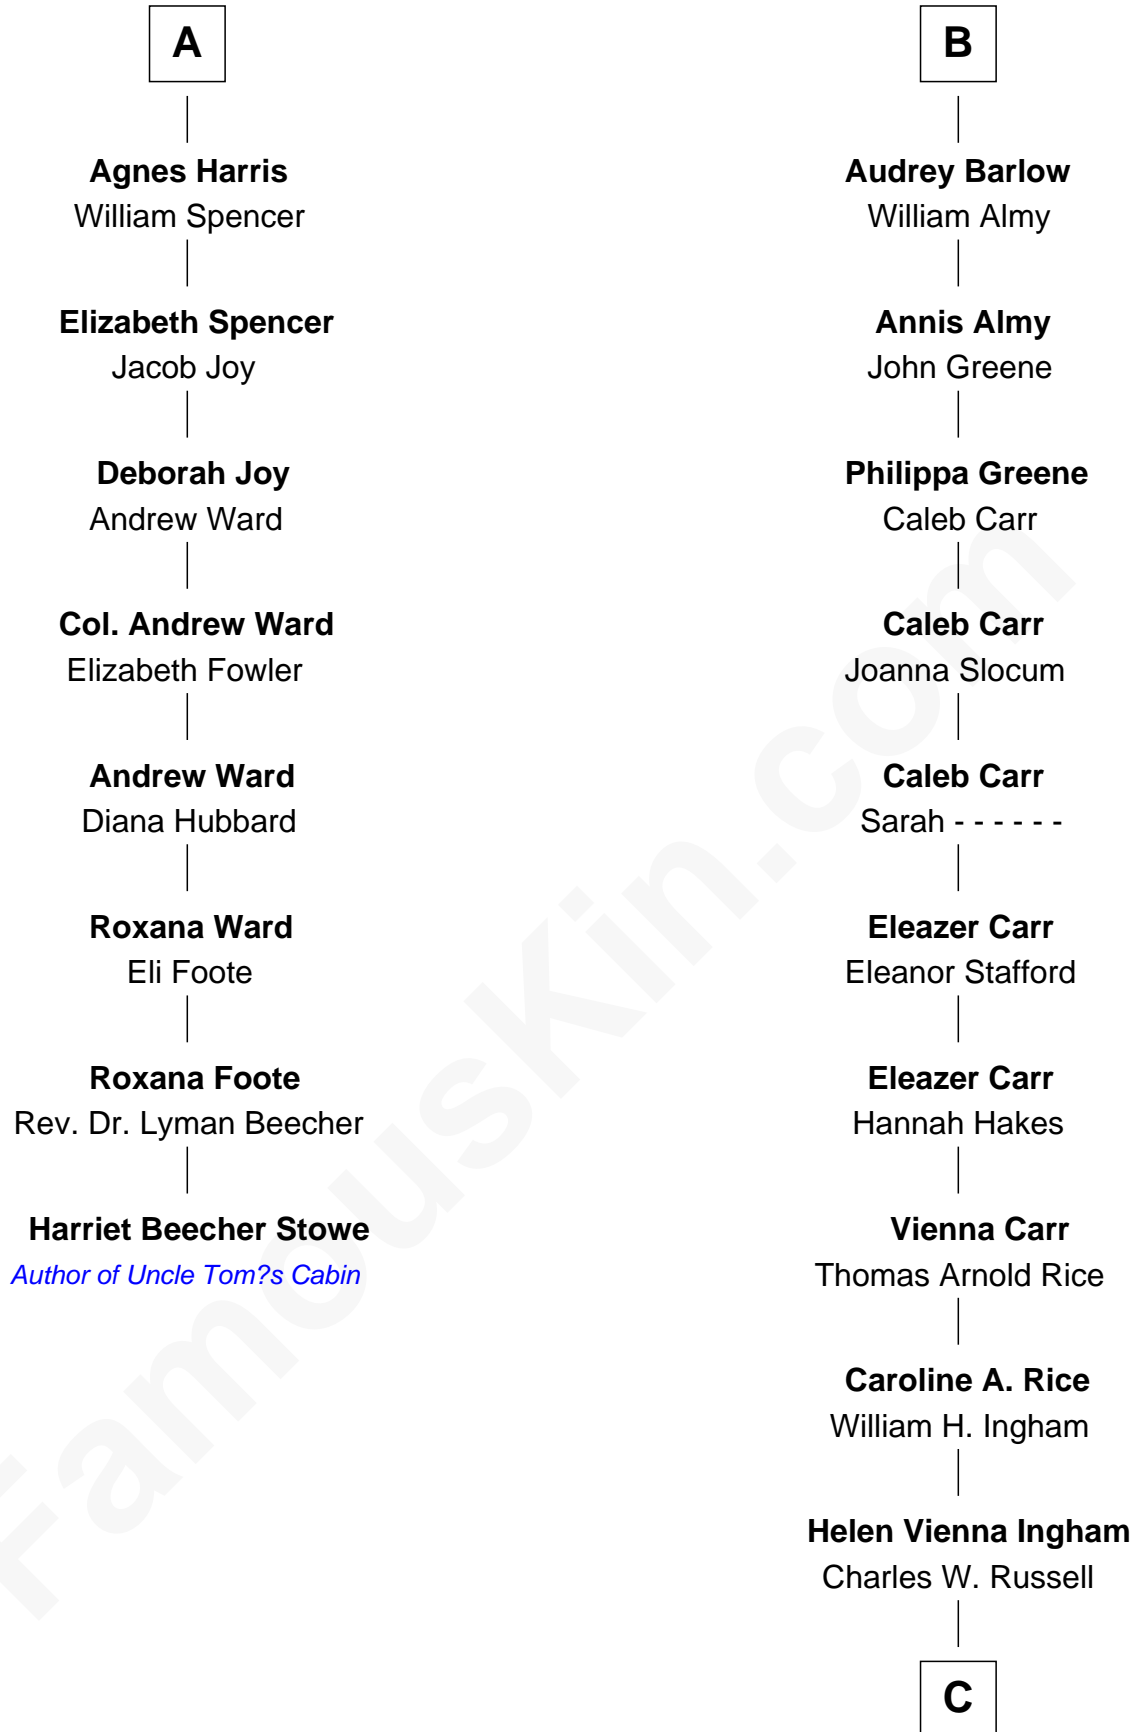

FamousKin.com Relationship Chart of

Harriet Beecher Stowe

Author of Uncle Tom's Cabin

14th cousin 4 times removed of

Charlie Munger

Vice-Chairman of Berkshire Hathaway

C

Florence V. Russell

Alfred Case Munger

Charlie Munger

Vice-Chairman of Berkshire Hathaway