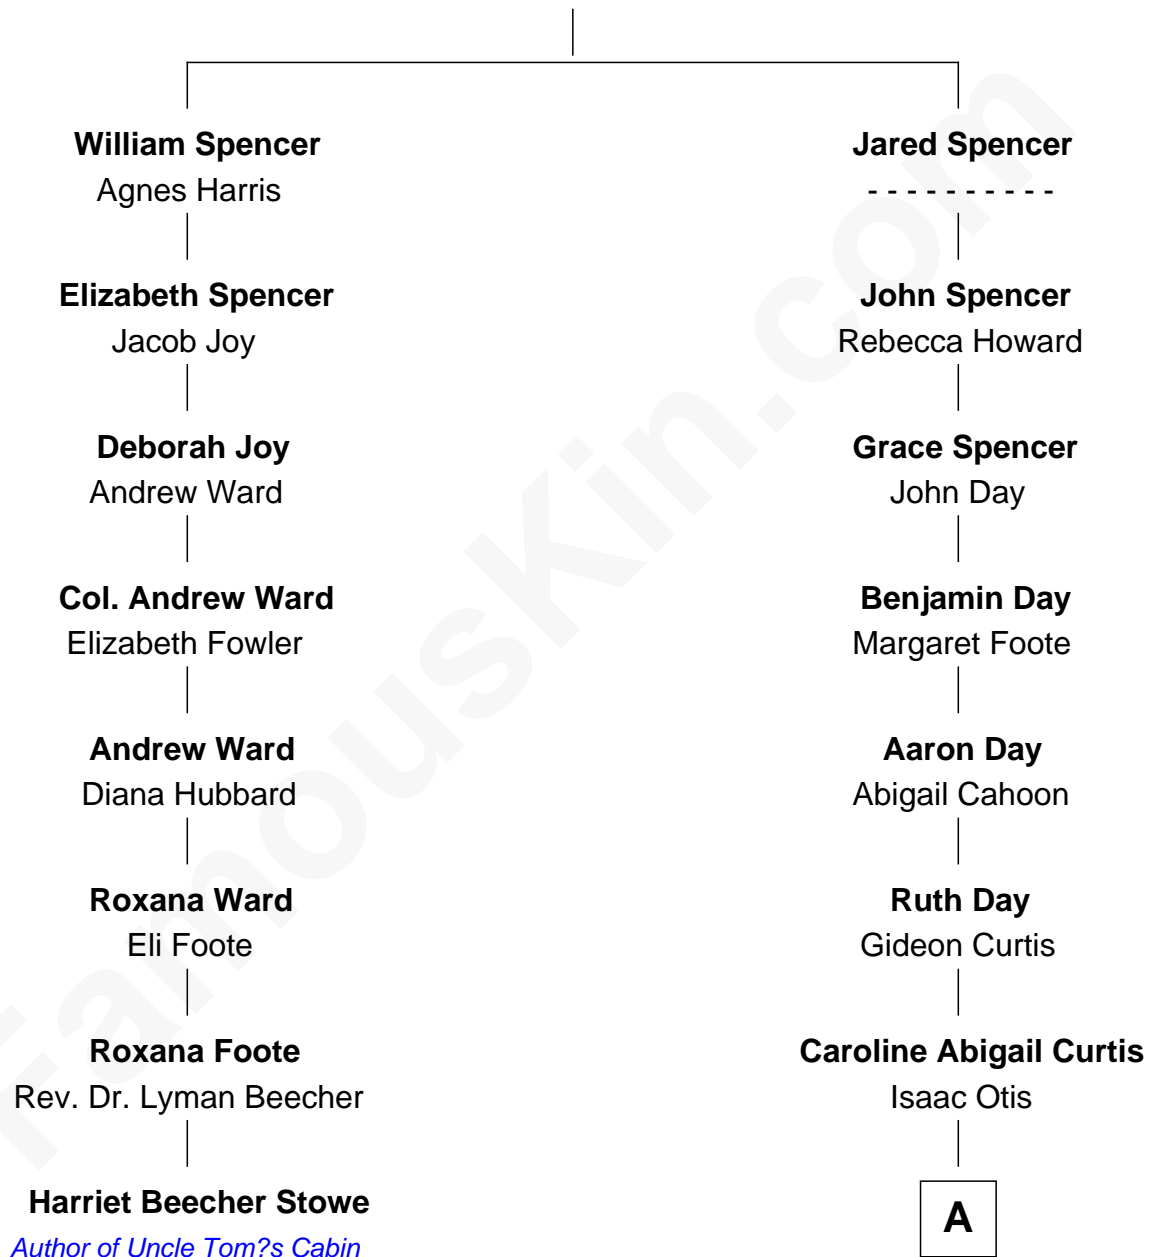

# FamousKin.com Relationship Chart of

**Harriet Beecher Stowe**

*Author of Uncle Tom's Cabin*

7th cousin 2 times removed of

**Amelia Earhart**

*Aviation Pioneer*

**Gerard Spencer**

Alice Whitbread

A

Alfred Gideon Otis  
Amelia Josephine Harres

Amelia Otis  
Edwin Stanton Earhart

Amelia Earhart  
*Aviation Pioneer*

FamousKin.com