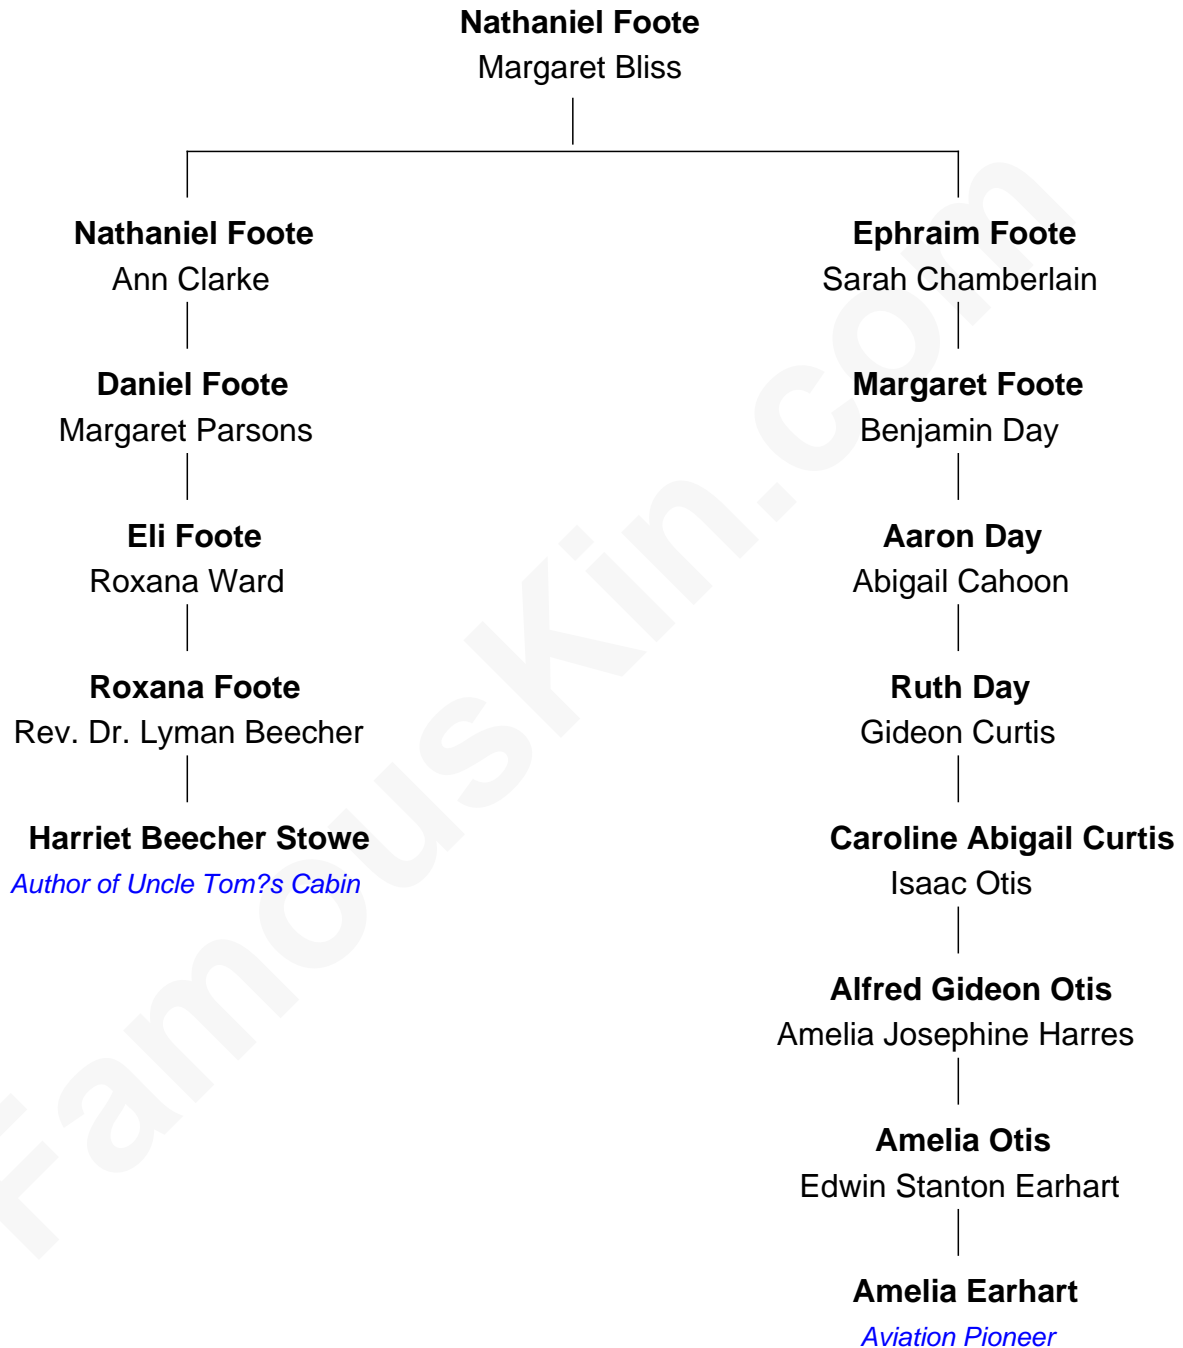

# FamousKin.com Relationship Chart of

**Harriet Beecher Stowe**

*Author of Uncle Tom's Cabin*

4th cousin 3 times removed of

**Amelia Earhart**

*Aviation Pioneer*

Amelia Earhart photo by [Pacific Aviation Museum](#) (CC BY 2.0)