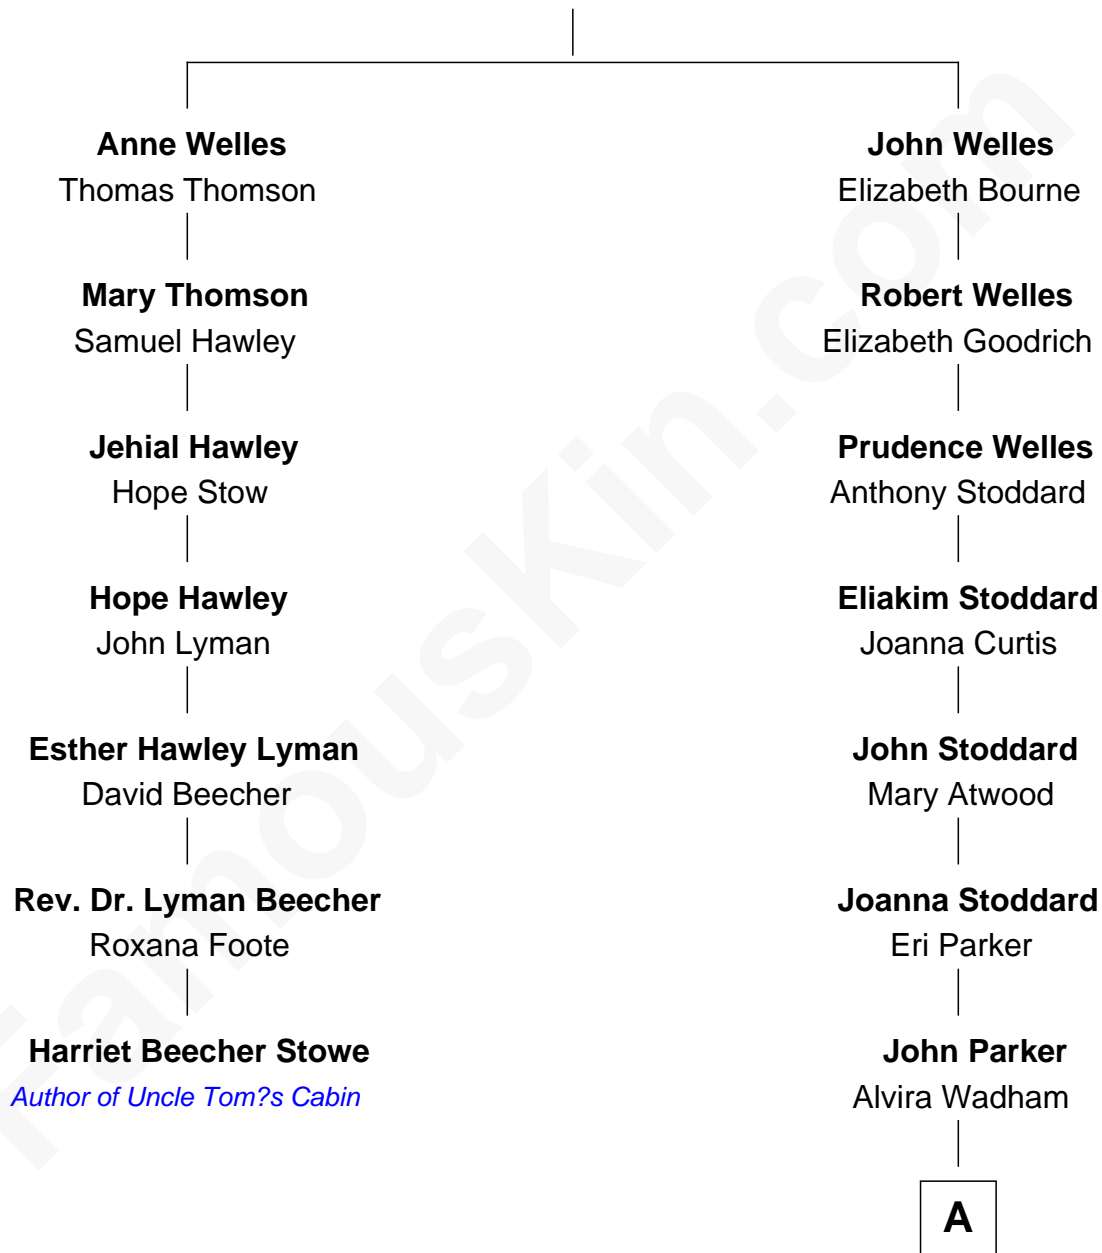

# FamousKin.com Relationship Chart of

**Harriet Beecher Stowe**

*Author of Uncle Tom's Cabin*

6th cousin 5 times removed of

**Ed Helms**

*TV and Movie Actor*

**Thomas Welles**

Alice Tomes

**A**

**Bishop Linus Parker**  
Ellen Katherine Burruss

**Fitzgerald Sale Parker**  
Lucy Irvine Paxton

**Fitzgerald Sale Parker**  
Frances Helen Jackson

**Pamela Ann Parker**  
John A. Helms

**Ed Helms**  
*TV and Movie Actor*