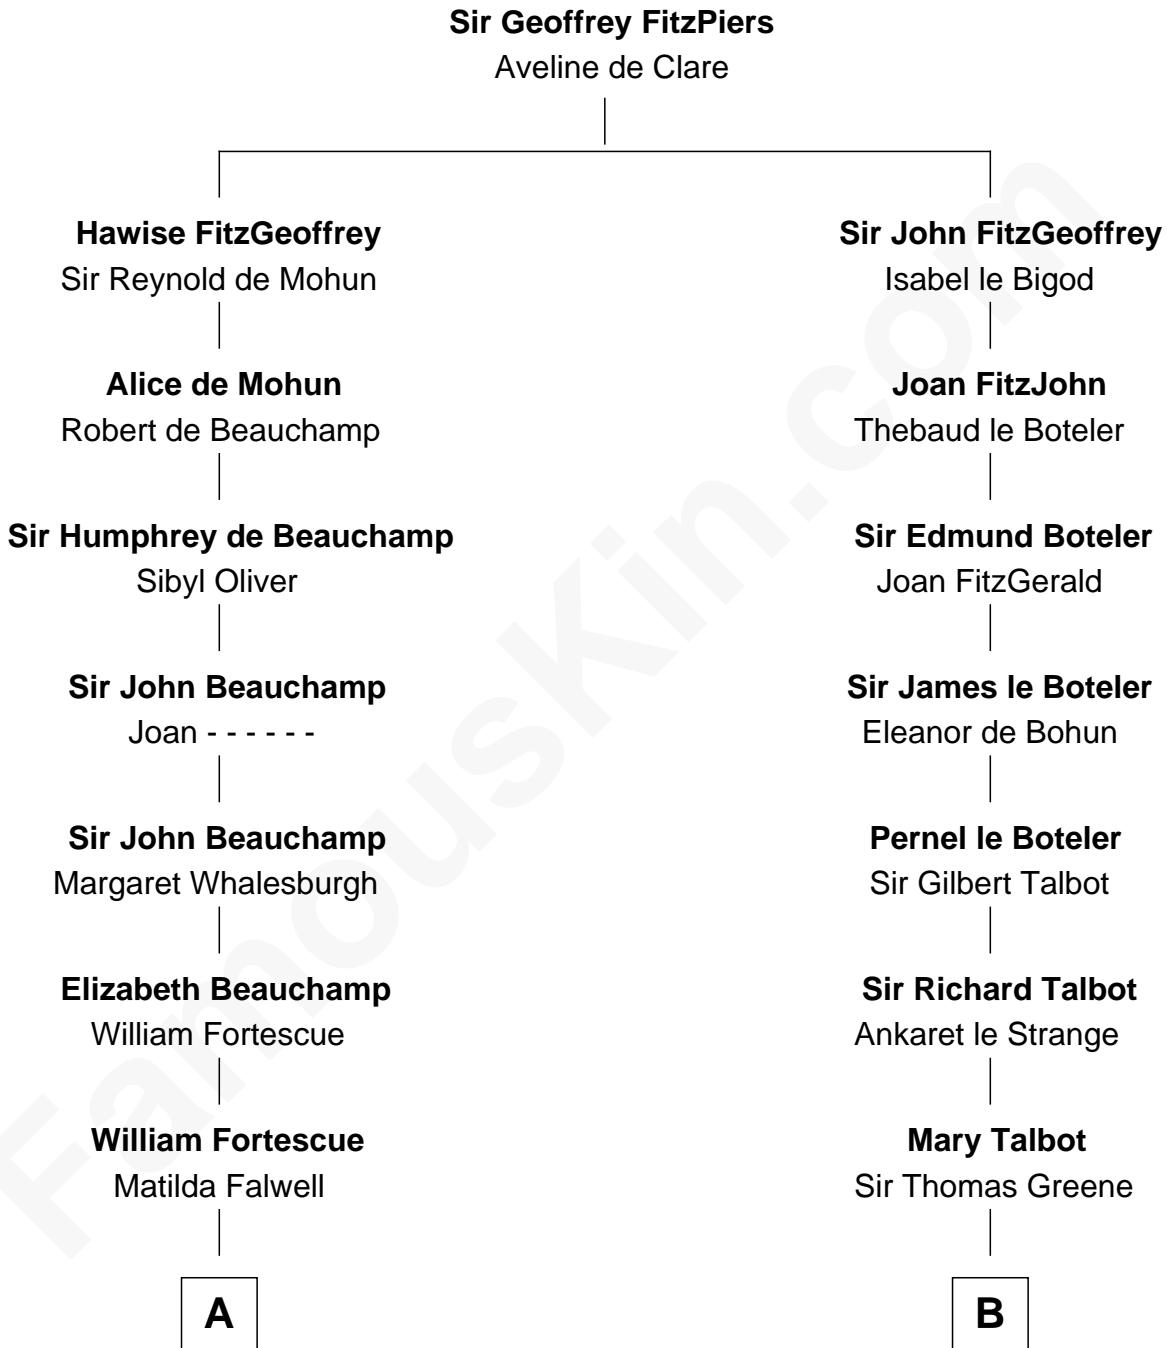

# FamousKin.com Relationship Chart of

**Harriet Beecher Stowe**

*Author of Uncle Tom's Cabin*

20th cousin 1 time removed of

**Joseph Wharton**

*Founder of the Wharton School of Business*

**C**

**Andrew Ward**  
Diana Hubbard  
|  
**Roxana Ward**  
Eli Foote  
|  
**Roxana Foote**  
Rev. Dr. Lyman Beecher  
|  
**Harriet Beecher Stowe**  
*Author of Uncle Tom's Cabin*

**D**

**Samuel Rodman**  
Mary Willett  
|  
**Thomas Rodman**  
Mary Borden  
|  
**Hannah Rodman**  
Samuel Rowland Fisher  
|  
**Deborah Fisher**  
William Wharton  
|  
**Joseph Wharton**  
*Founder, Wharton School of Business*