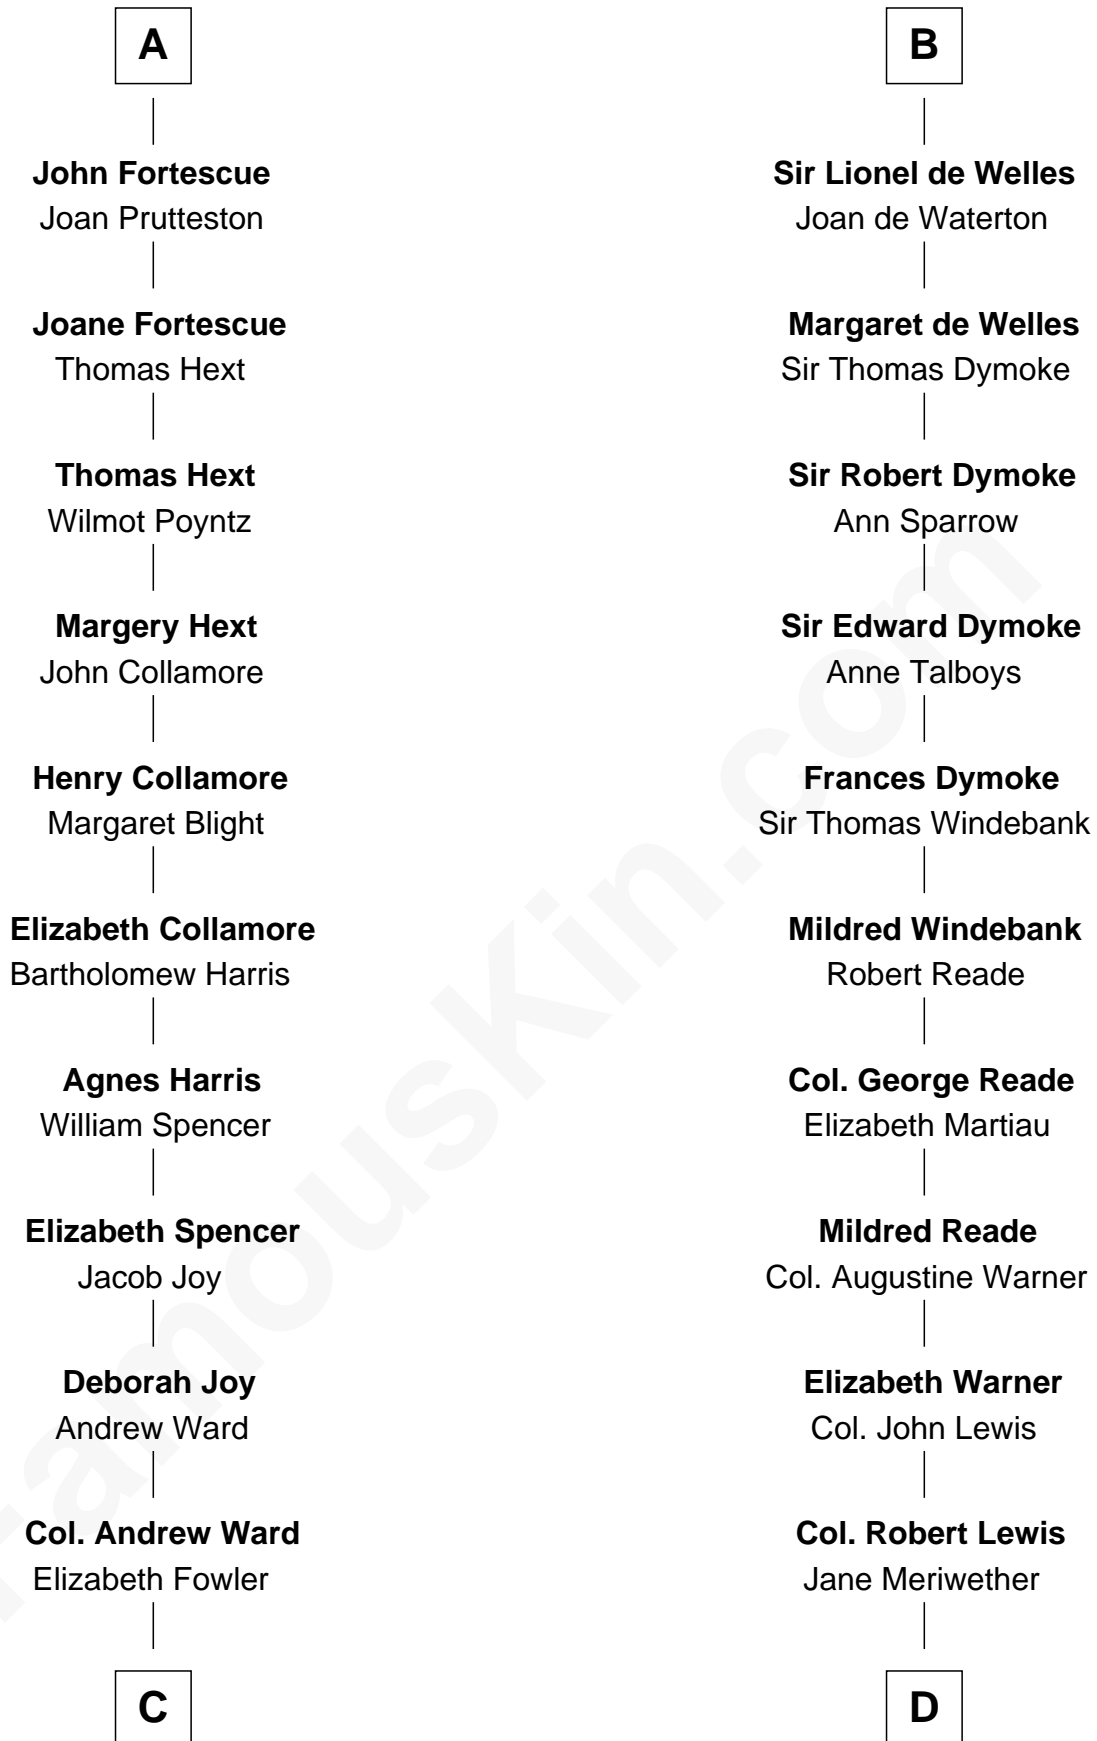

## Relationship Chart of

**Harriet Beecher Stowe**

*Author of Uncle Tom's Cabin*

18th cousin 2 times removed of

**Meriwether Lewis**

*Lewis and Clark Expedition*

**C**

**Andrew Ward**  
Diana Hubbard

**Roxana Ward**  
Eli Foote

**Roxana Foote**  
Rev. Dr. Lyman Beecher

**Harriet Beecher Stowe**  
*Author of Uncle Tom's Cabin*

**D**

**William Lewis**  
Lucy Meriwether

**Meriwether Lewis**  
*Lewis and Clark Expedition*