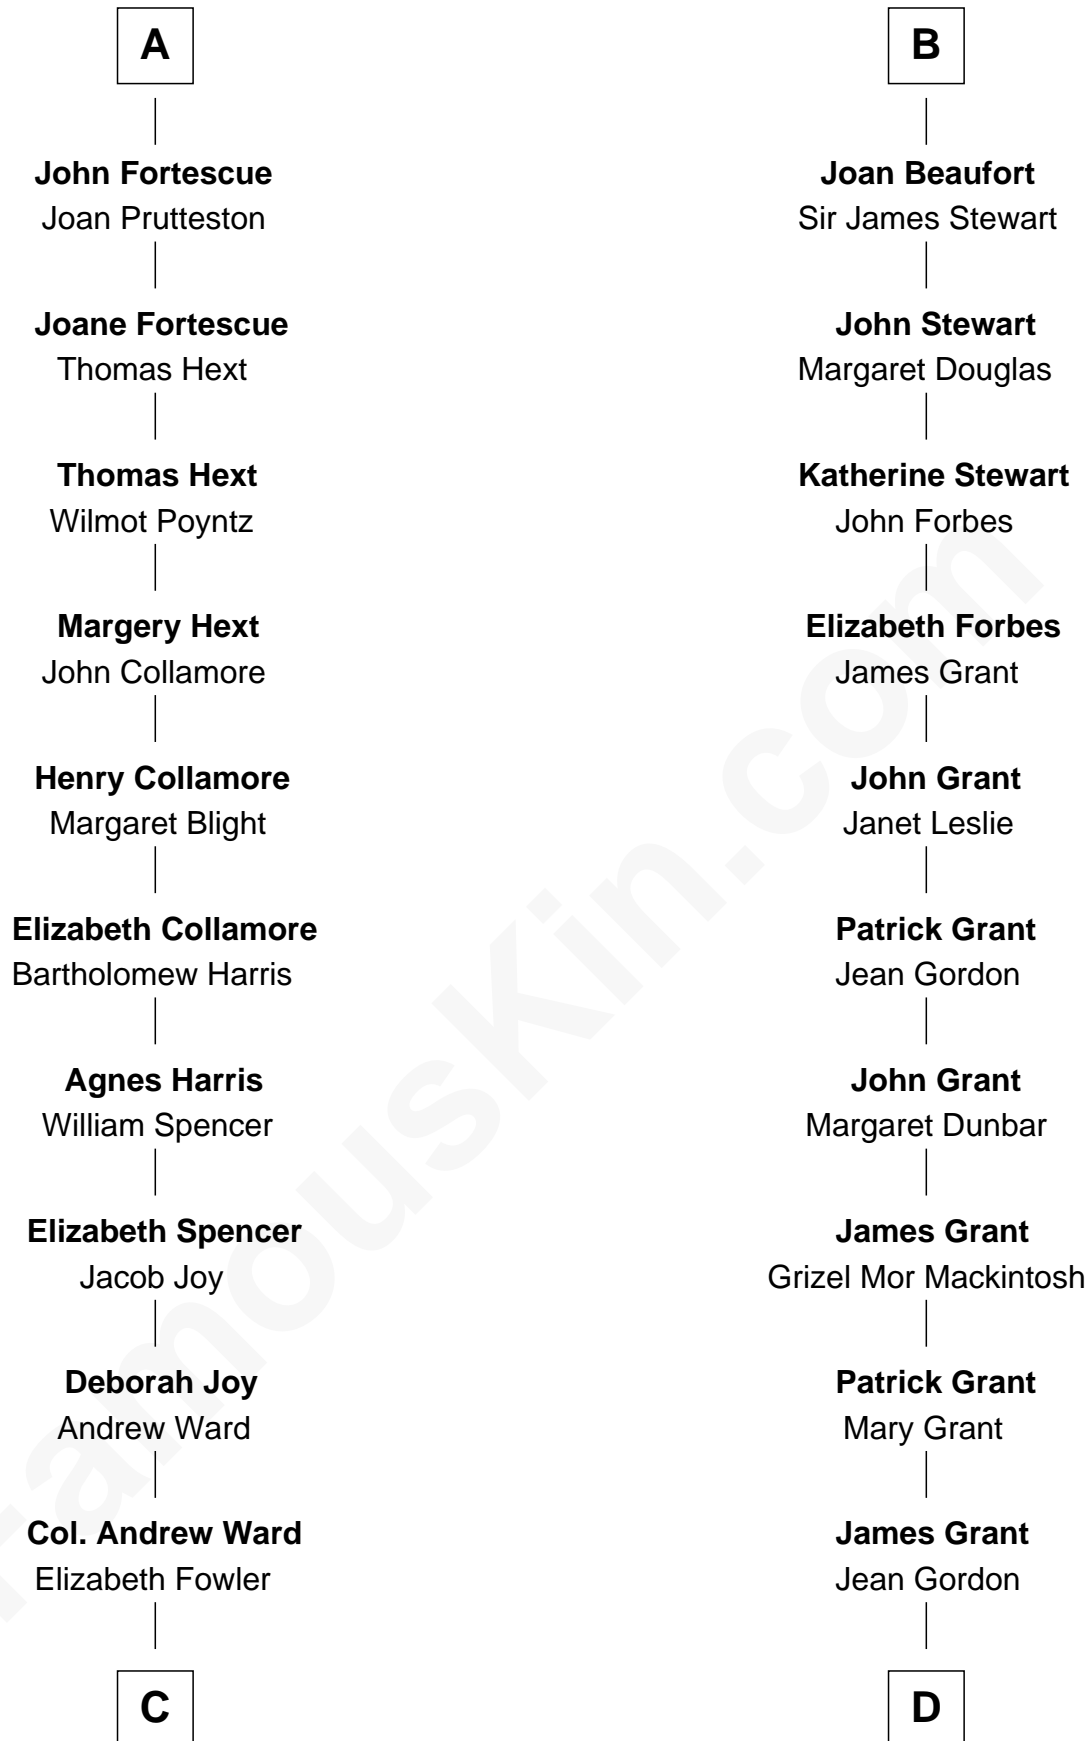

# FamousKin.com Relationship Chart of

**Harriet Beecher Stowe**

*Author of Uncle Tom's Cabin*

20th cousin 1 time removed of

**Lytton Strachey**

*Author and Co-Founder of Bloomsbury Group*

**Sir Geoffrey FitzPiers**

Aveline de Clare

**C**

**Andrew Ward**  
Diana Hubbard

**Roxana Ward**  
Eli Foote

**Roxana Foote**  
Rev. Dr. Lyman Beecher

**Harriet Beecher Stowe**  
*Author of Uncle Tom's Cabin*

**D**

**William Grant**  
Elizabeth Raper