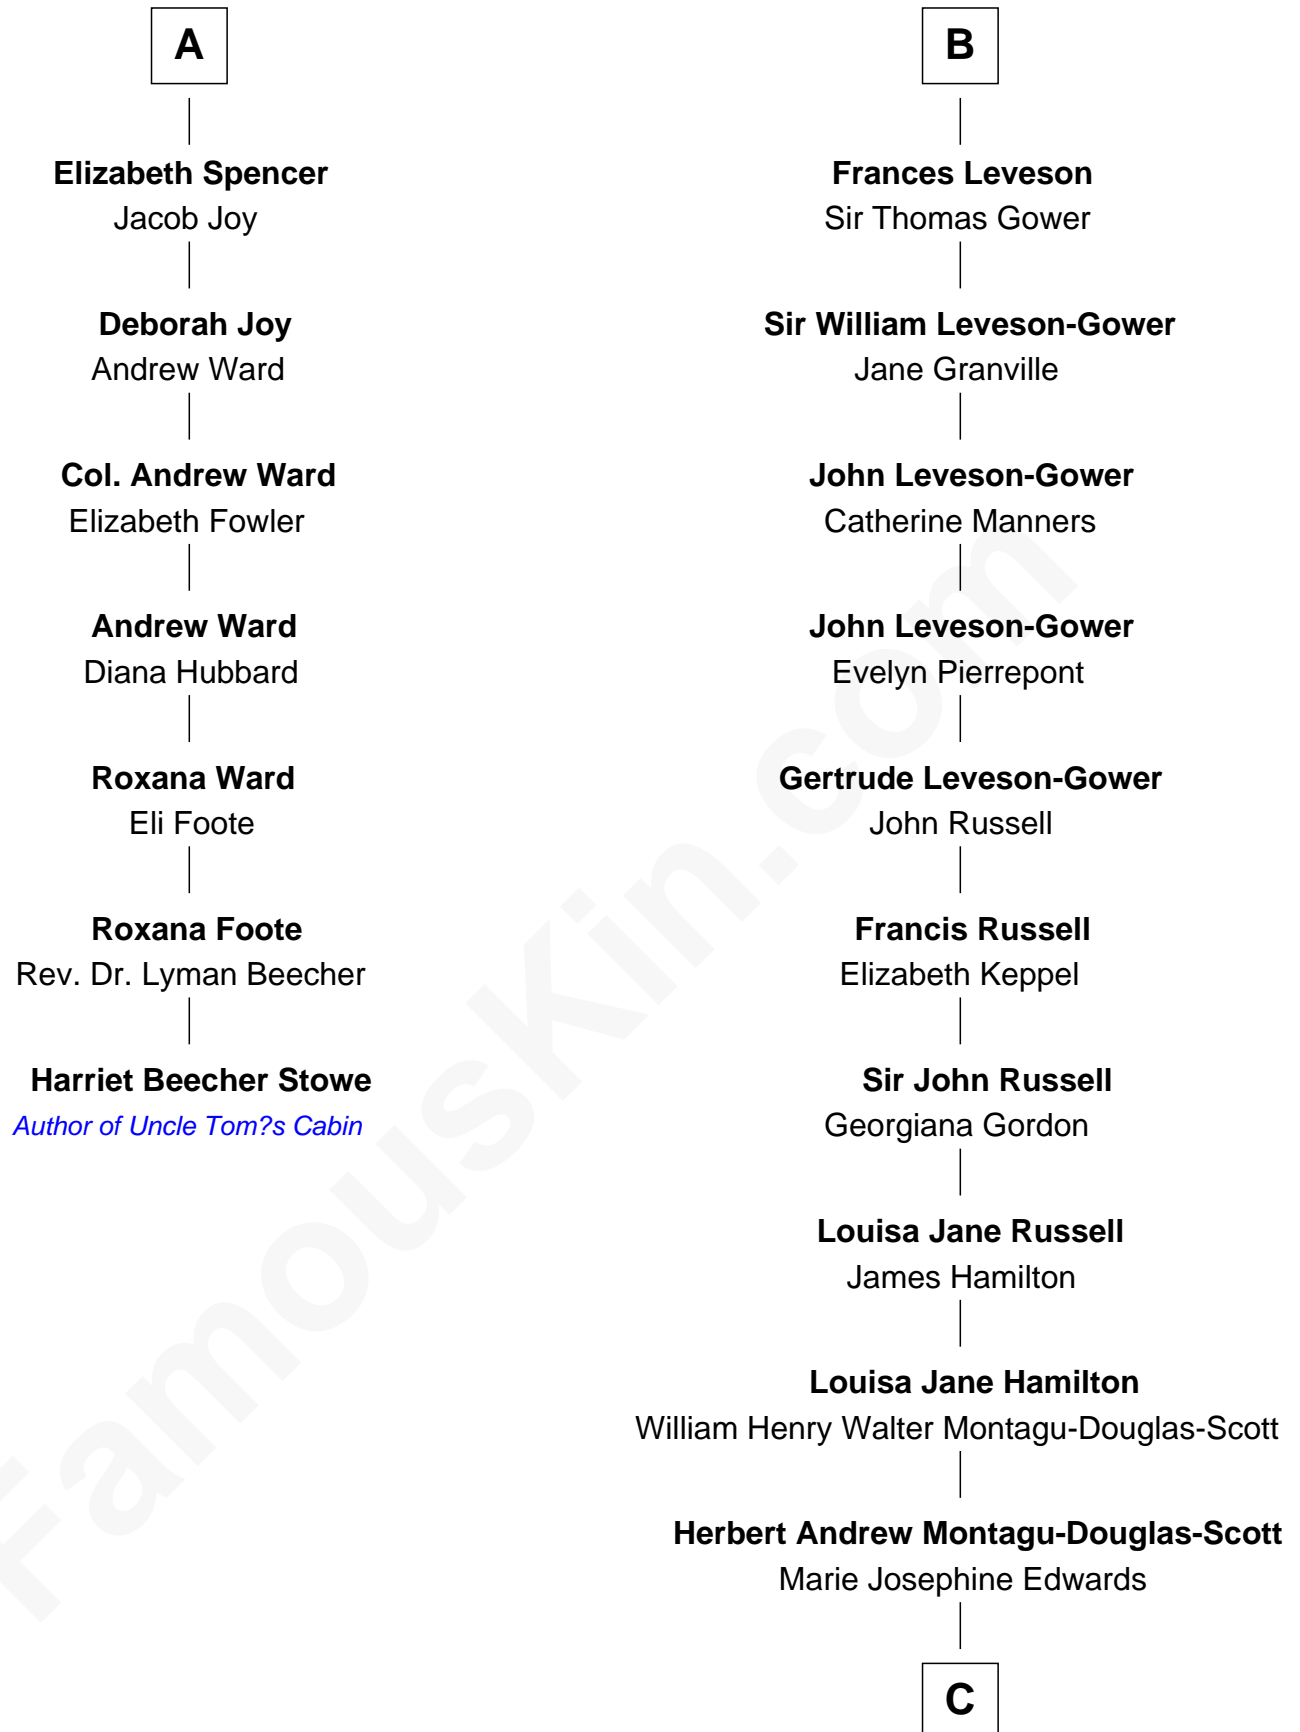

FamousKin.com
Relationship Chart of
Harriet Beecher Stowe
Author of Uncle Tom's Cabin

13th cousin 6 times removed of
Sarah Ferguson
Duchess of York

C

Marian Louisa Montagu-Douglas-Scott

Andrew Henry Ferguson

Ronald Ivor Ferguson

Susan Mary Wright

Sarah Ferguson

Duchess of York

FamousKin.com