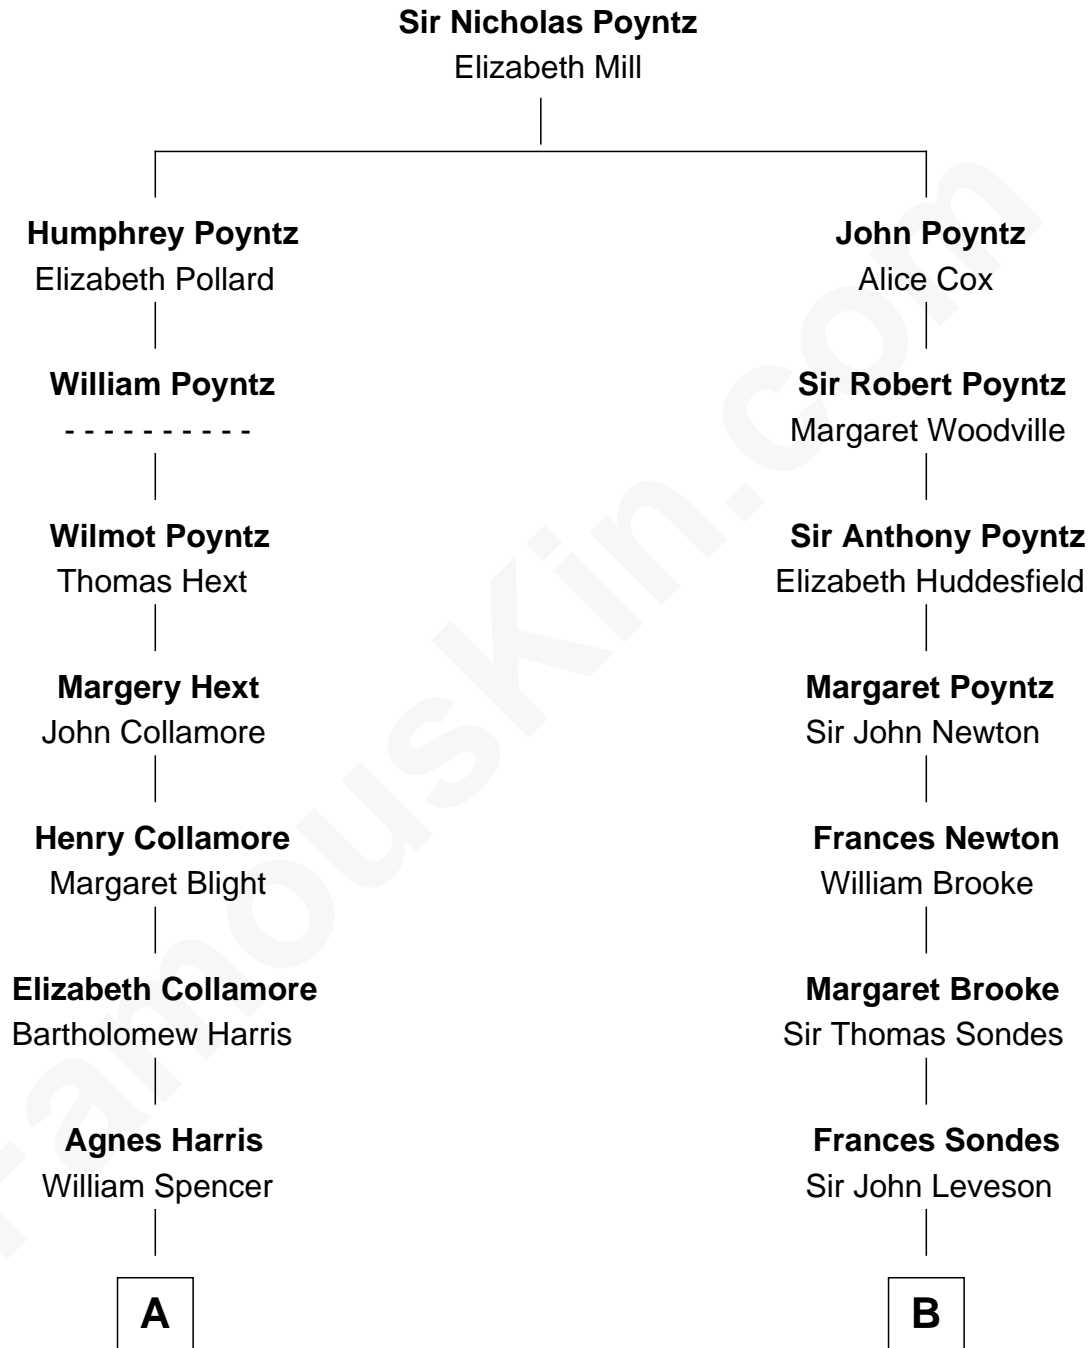

FamousKin.com
Relationship Chart of
Harriet Beecher Stowe
Author of Uncle Tom's Cabin

13th cousin 6 times removed of
Sarah Ferguson
Duchess of York

C

Marian Louisa Montagu-Douglas-Scott

Andrew Henry Ferguson

Ronald Ivor Ferguson

Susan Mary Wright

Sarah Ferguson

Duchess of York

FamousKin.com