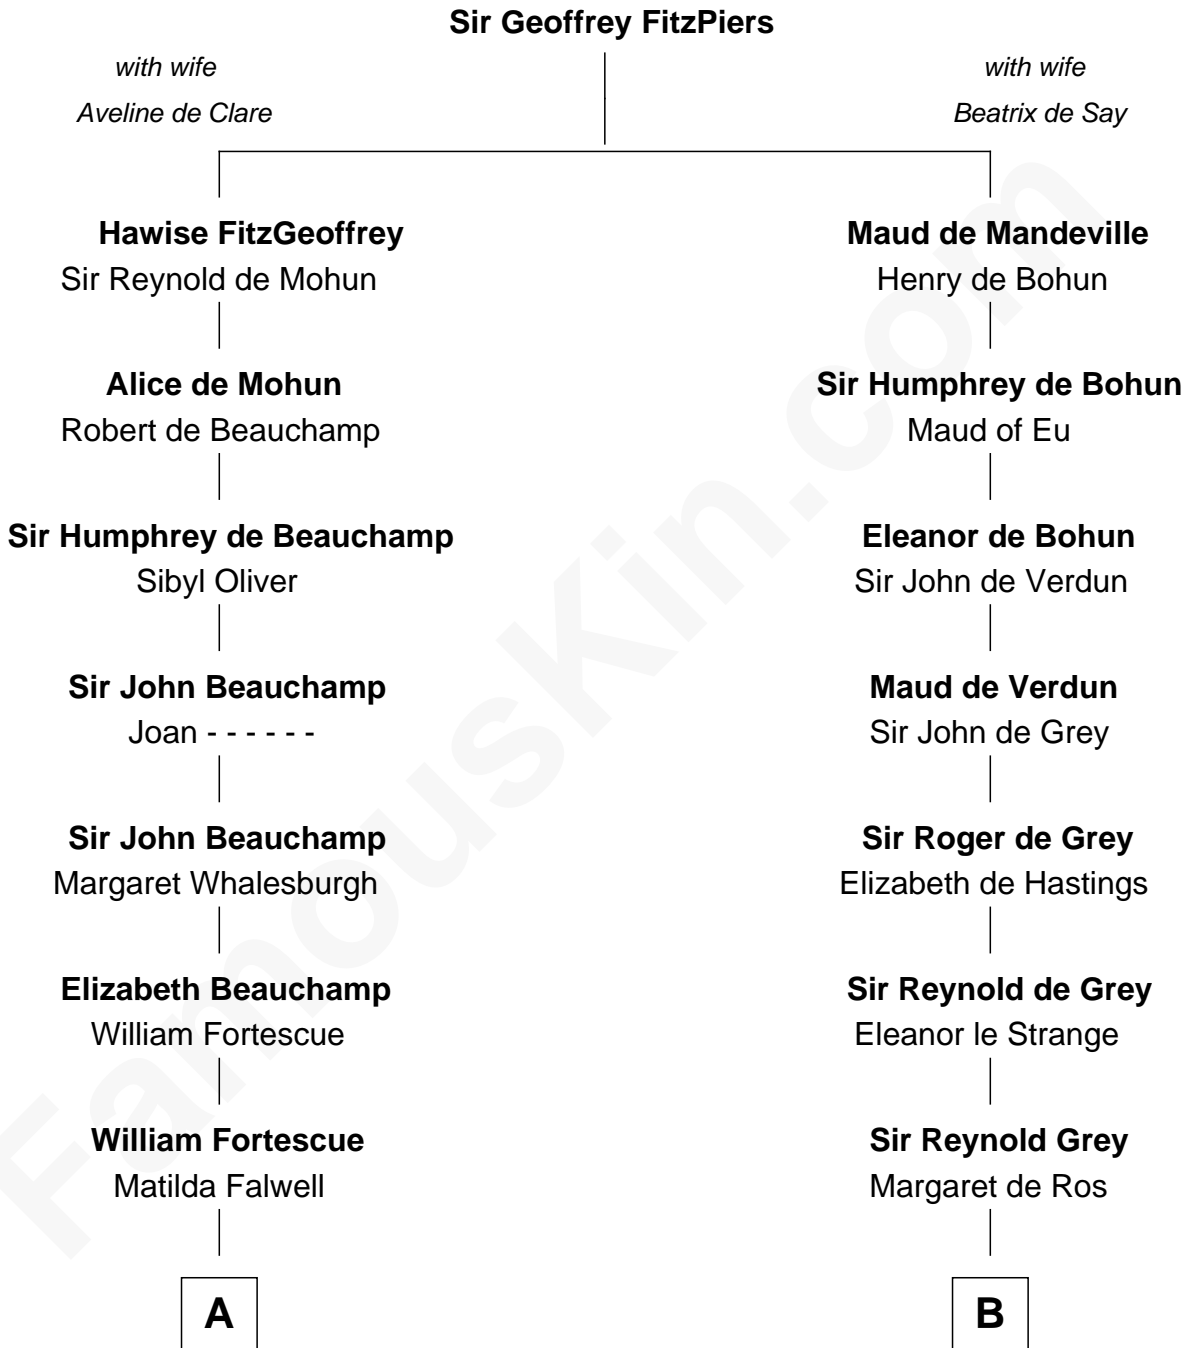

# FamousKin.com Relationship Chart of

**Harriet Beecher Stowe**

*Author of Uncle Tom's Cabin*

18th cousin 2 times removed of

**DeWitt Clinton**

*6th Governor of New York*

**C**

**Andrew Ward**  
Diana Hubbard

**Roxana Ward**  
Eli Foote

**Roxana Foote**  
Rev. Dr. Lyman Beecher

**Harriet Beecher Stowe**  
*Author of Uncle Tom's Cabin*

**D**

**Gen. James Clinton**  
Mary DeWitt

**DeWitt Clinton**  
*6th Governor of New York*