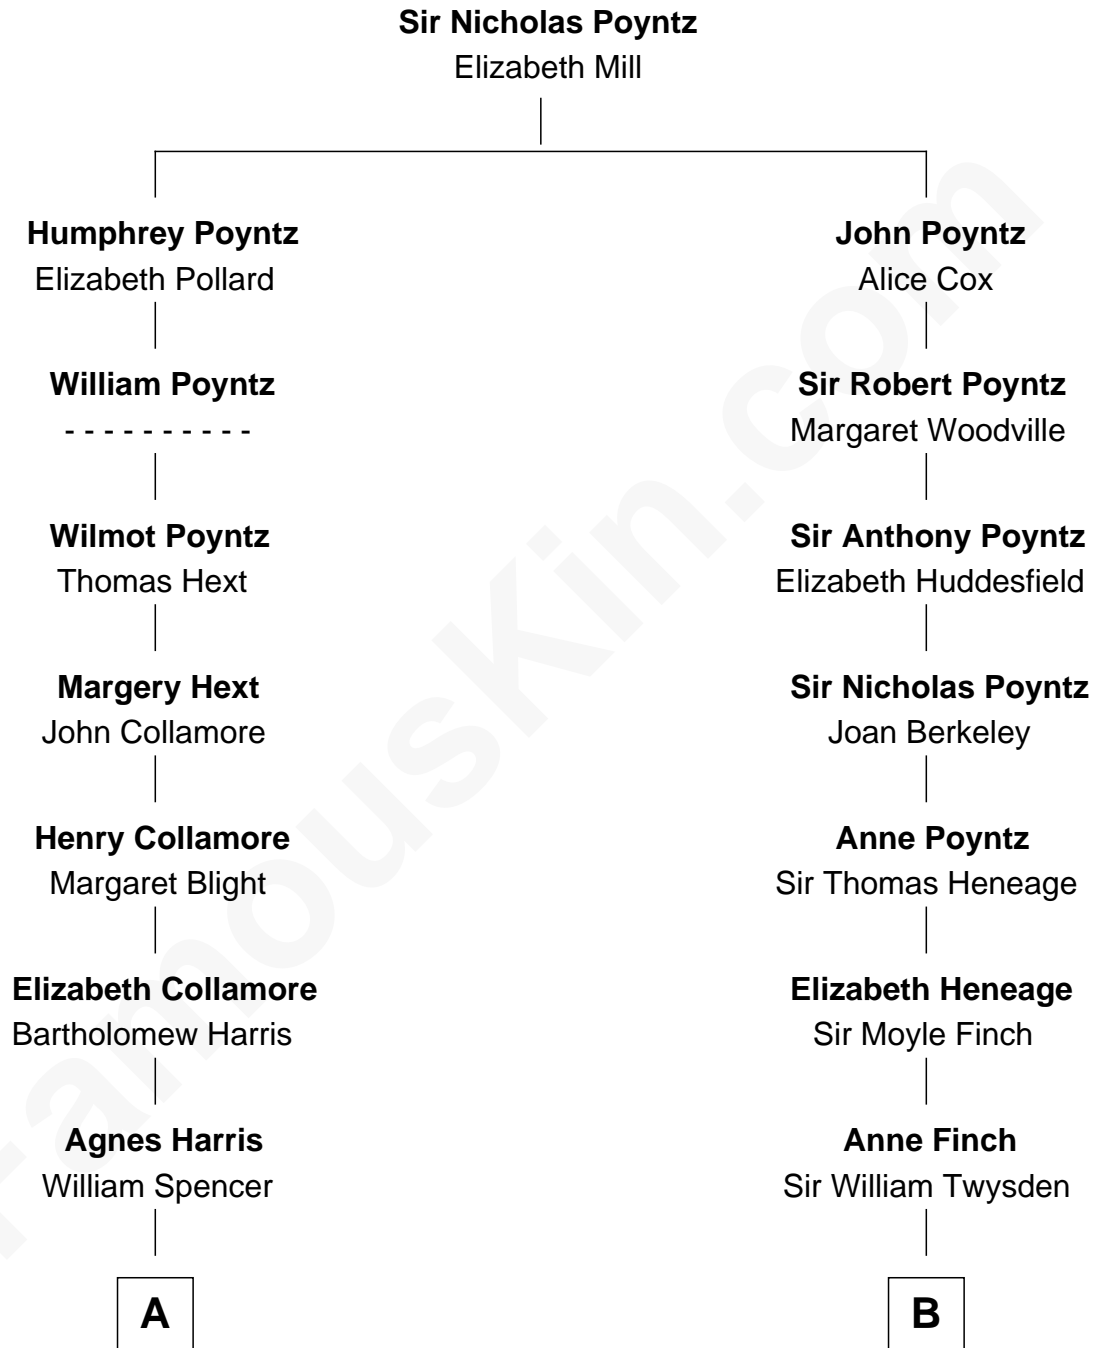

FamousKin.com

Relationship Chart of

Harriet Beecher Stowe

Author of Uncle Tom's Cabin

13th cousin of

Lt. Gen. James Brudenell

Leader of the "Charge of the Light Brigade"

A

Elizabeth Spencer

Jacob Joy

Deborah Joy

Andrew Ward

Col. Andrew Ward

Elizabeth Fowler

Andrew Ward

Diana Hubbard