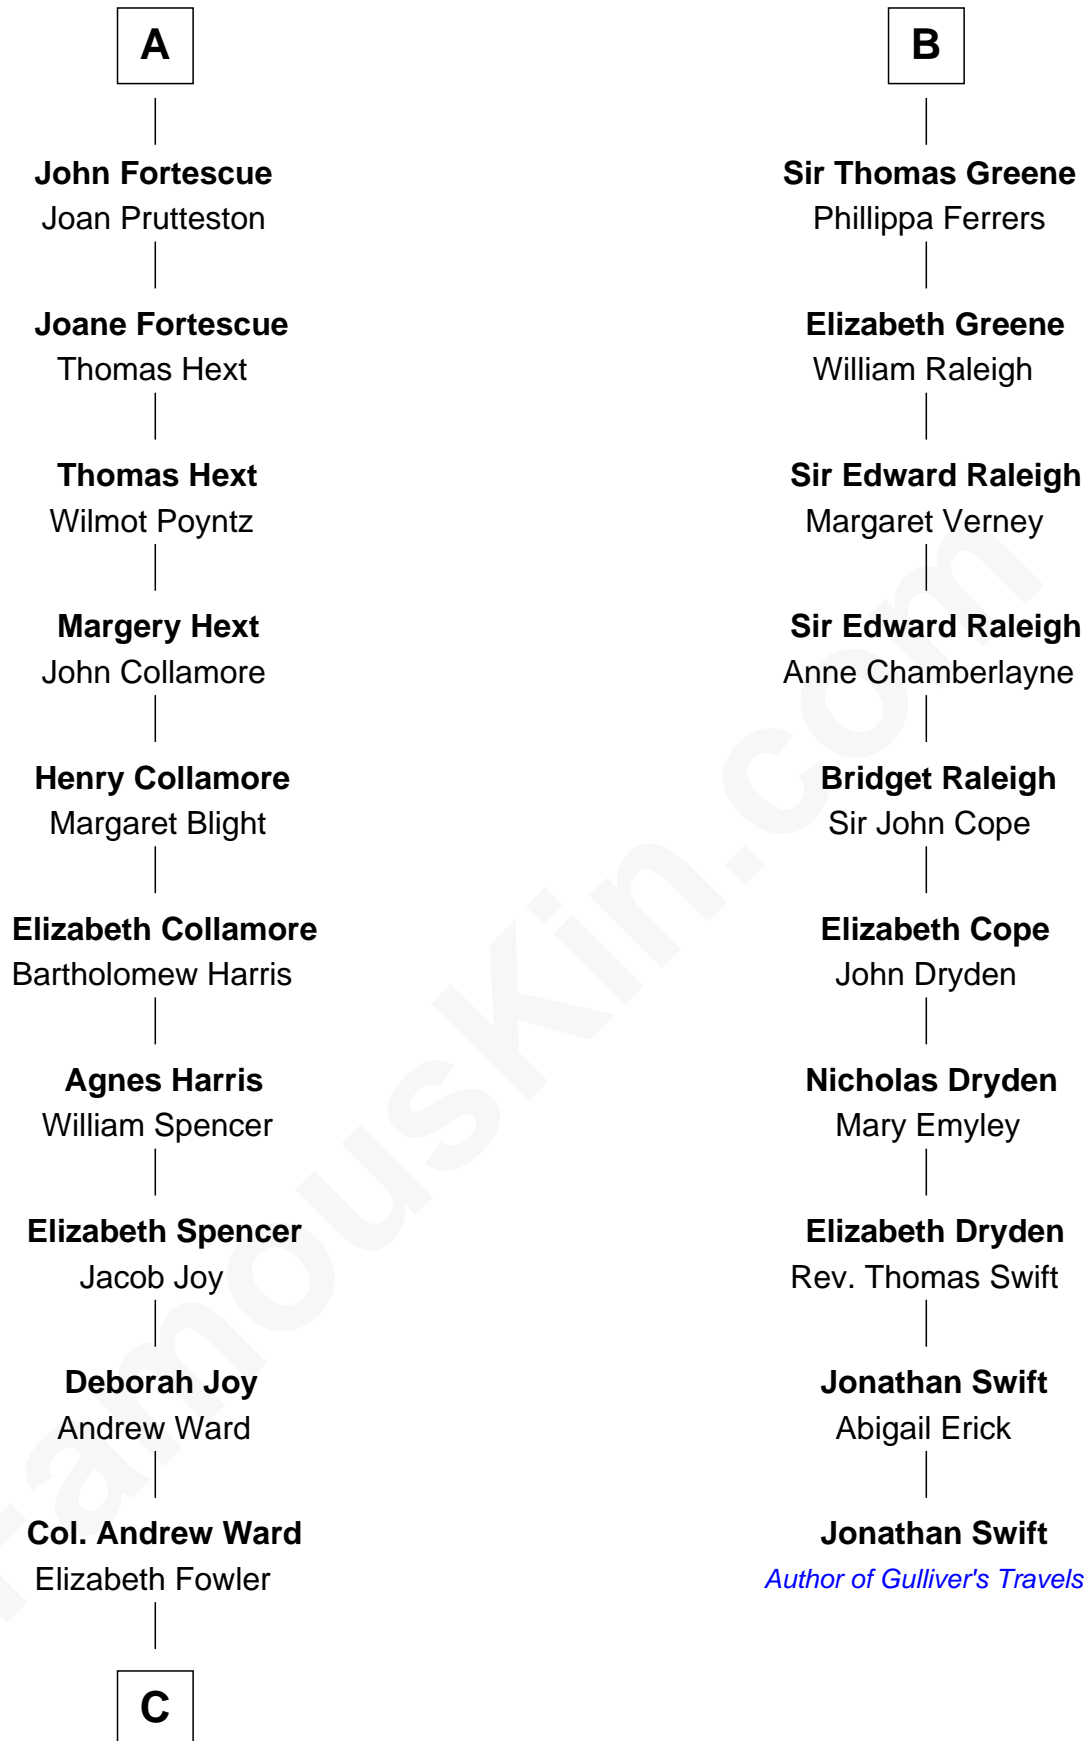

FamousKin.com Relationship Chart of

Harriet Beecher Stowe

Author of Uncle Tom's Cabin

16th cousin 4 times removed of

Jonathan Swift

Author of Gulliver's Travels

Sir Geoffrey FitzPiers

Aveline de Clare

C

—
Andrew Ward
Diana Hubbard

—
Roxana Ward
Eli Foote

—
Roxana Foote
Rev. Dr. Lyman Beecher

—
Harriet Beecher Stowe
Author of Uncle Tom's Cabin

FamousKin.com