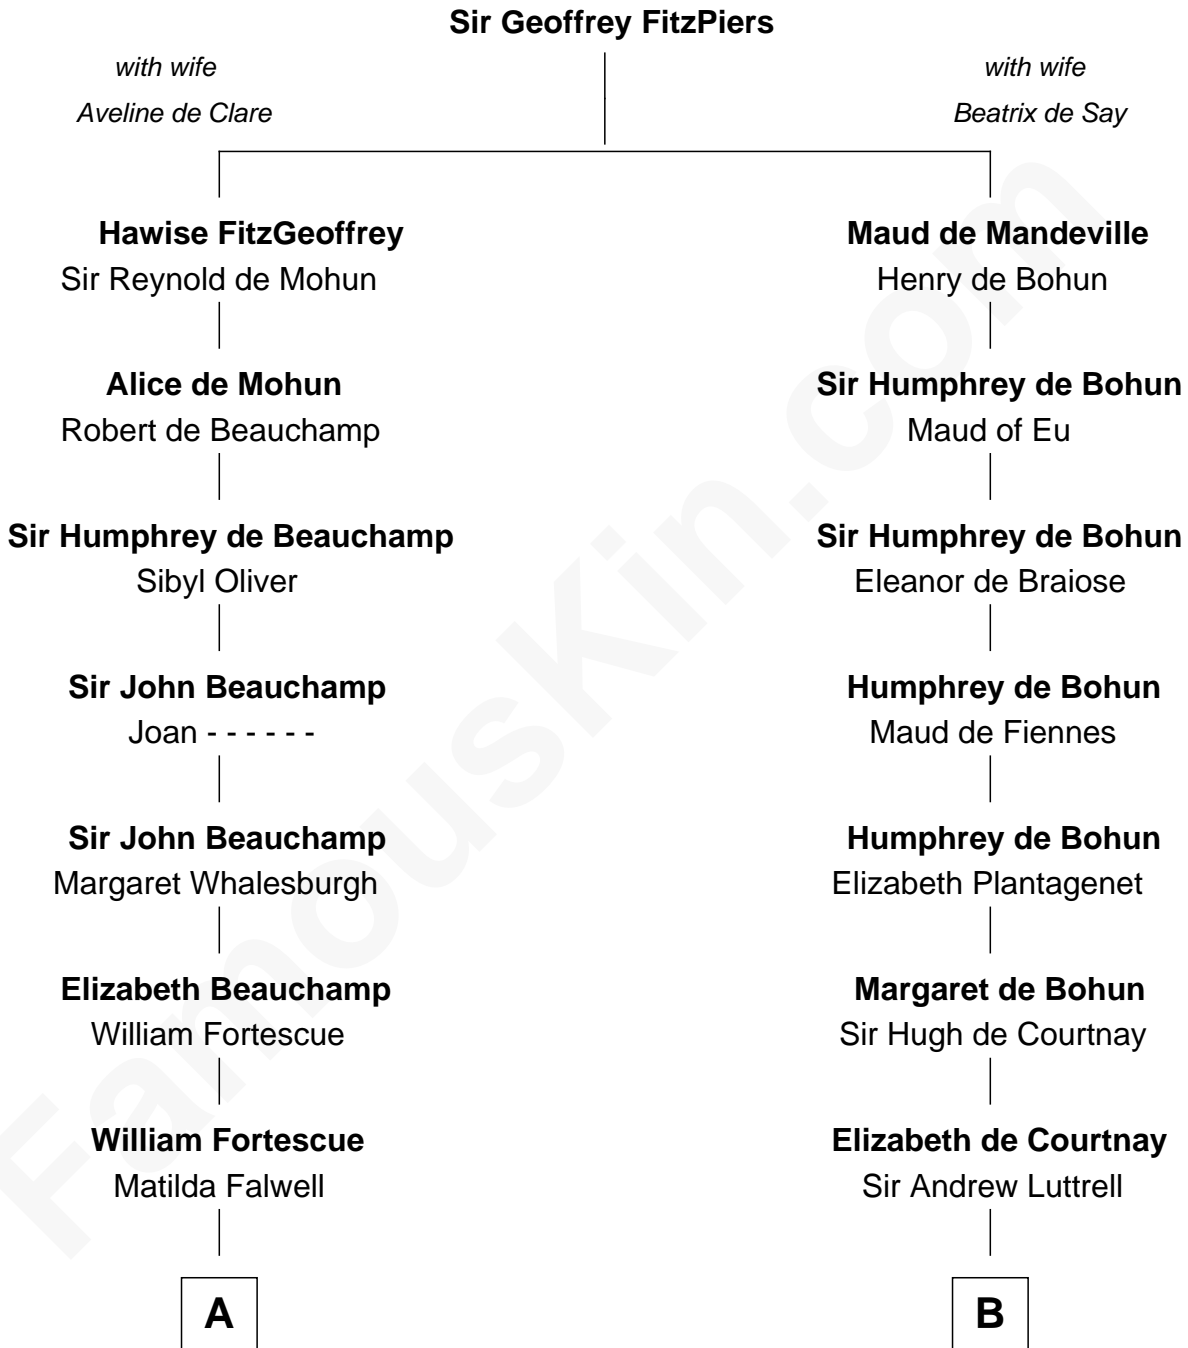

FamousKin.com Relationship Chart of

Harriet Beecher Stowe

Author of Uncle Tom's Cabin

20th cousin 1 time removed of

Herman Melville

Author of Moby Dick

C

Andrew Ward
Diana Hubbard

Roxana Ward
Eli Foote

Roxana Foote
Rev. Dr. Lyman Beecher

Harriet Beecher Stowe
Author of Uncle Tom's Cabin

D

Rev. Daniel Greenleaf
Elizabeth Gookin

Mercy Greenleaf
John Scollay

Priscilla Scollay
Thomas Melville