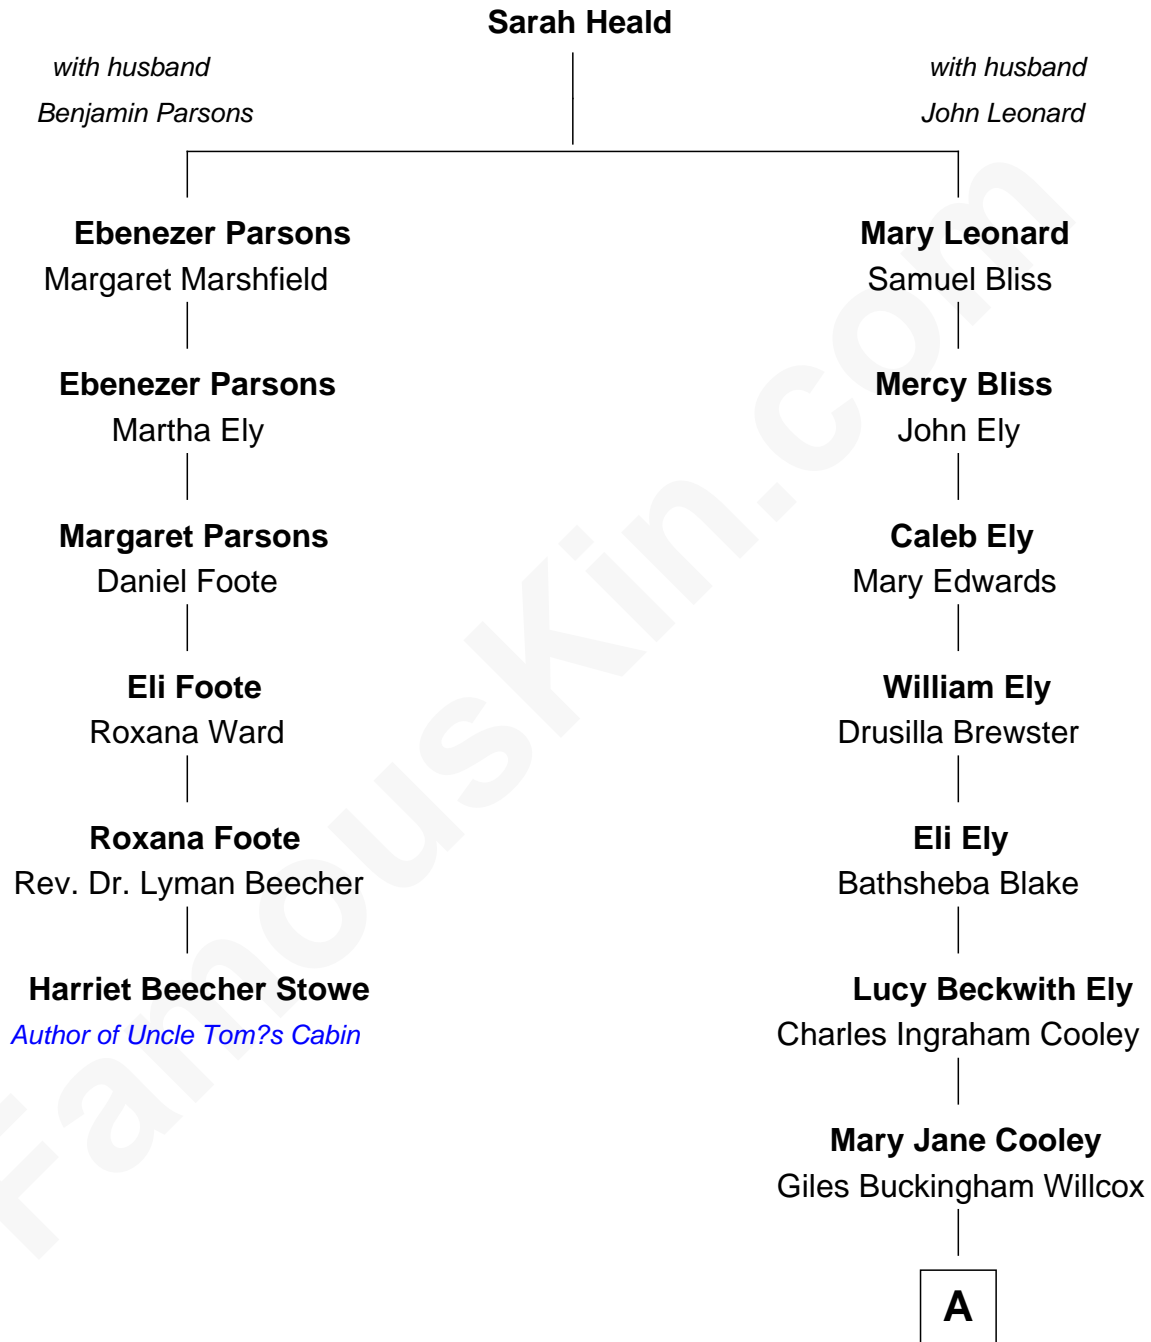

FamousKin.com Relationship Chart of

Harriet Beecher Stowe

Author of Uncle Tom's Cabin

5th cousin 5 times removed of

Elisabeth Shue

TV and Movie Actress

A

—
Harriet Grace Brewster Willcox

Alexander Hunter Gunn

—
Mary Brewster Gunn

Adoniram Judson Wells

—
Anne Brewster Wells

James William Shue

—
Elisabeth Shue

TV and Movie Actress