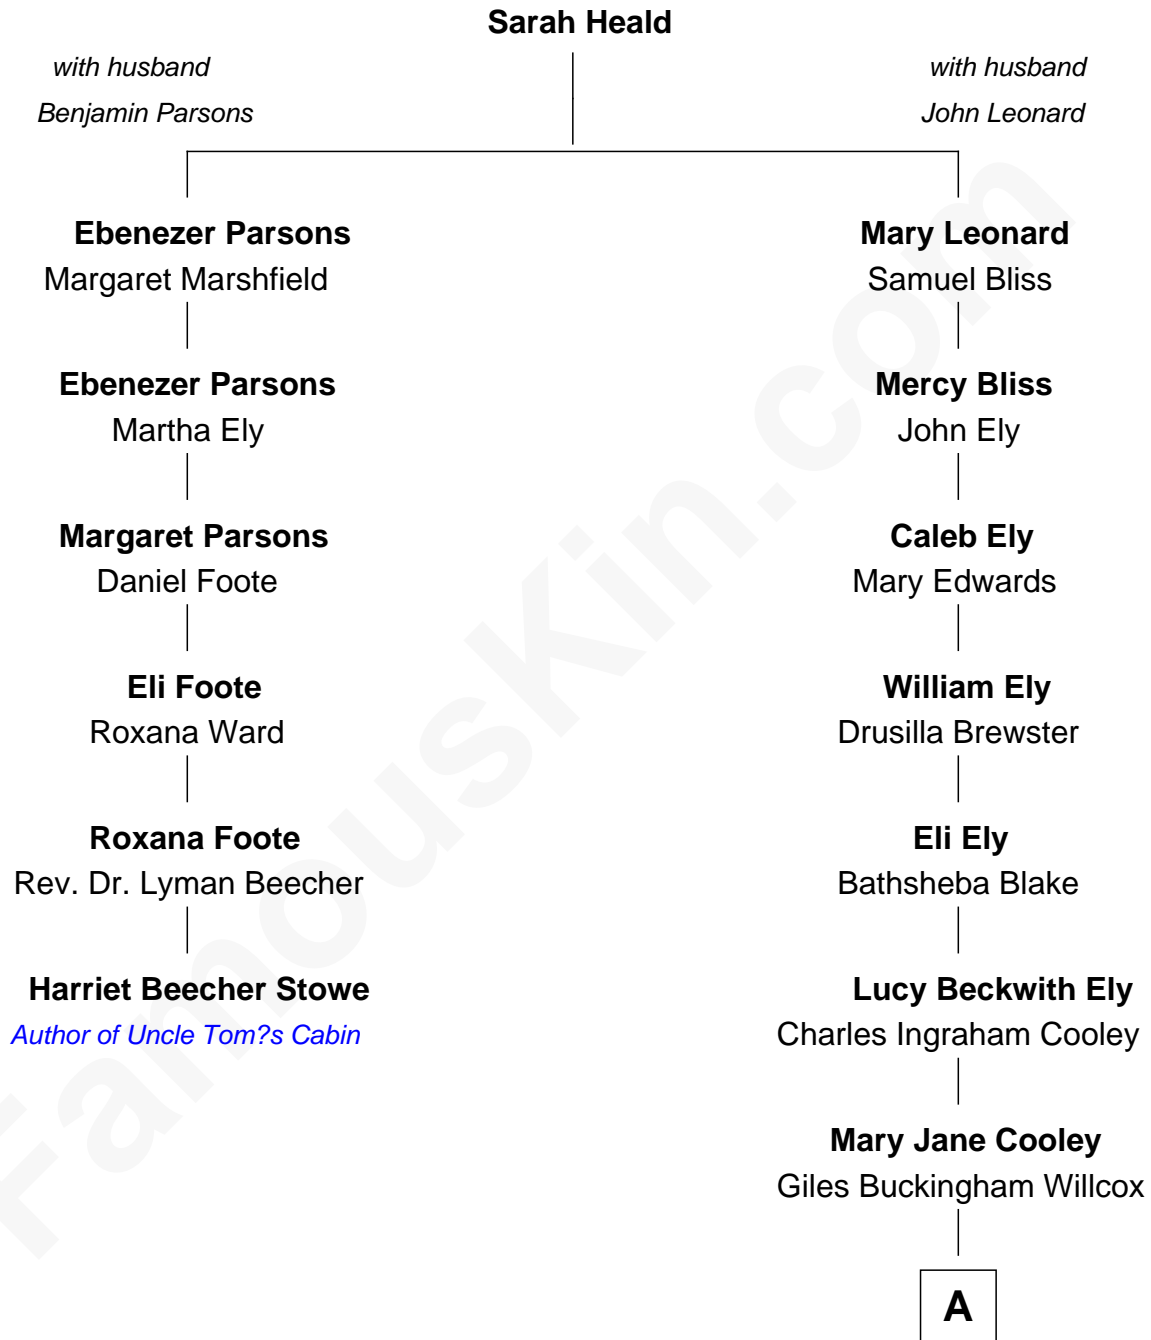

# FamousKin.com Relationship Chart of

**Harriet Beecher Stowe**

*Author of Uncle Tom's Cabin*

5th cousin 5 times removed of

**Andrew Shue**

*TV Actor*

**A**

Harriet Grace Brewster Willcox

Alexander Hunter Gunn

Mary Brewster Gunn

Adoniram Judson Wells

Anne Brewster Wells

James William Shue

Andrew Shue

*TV Actor*