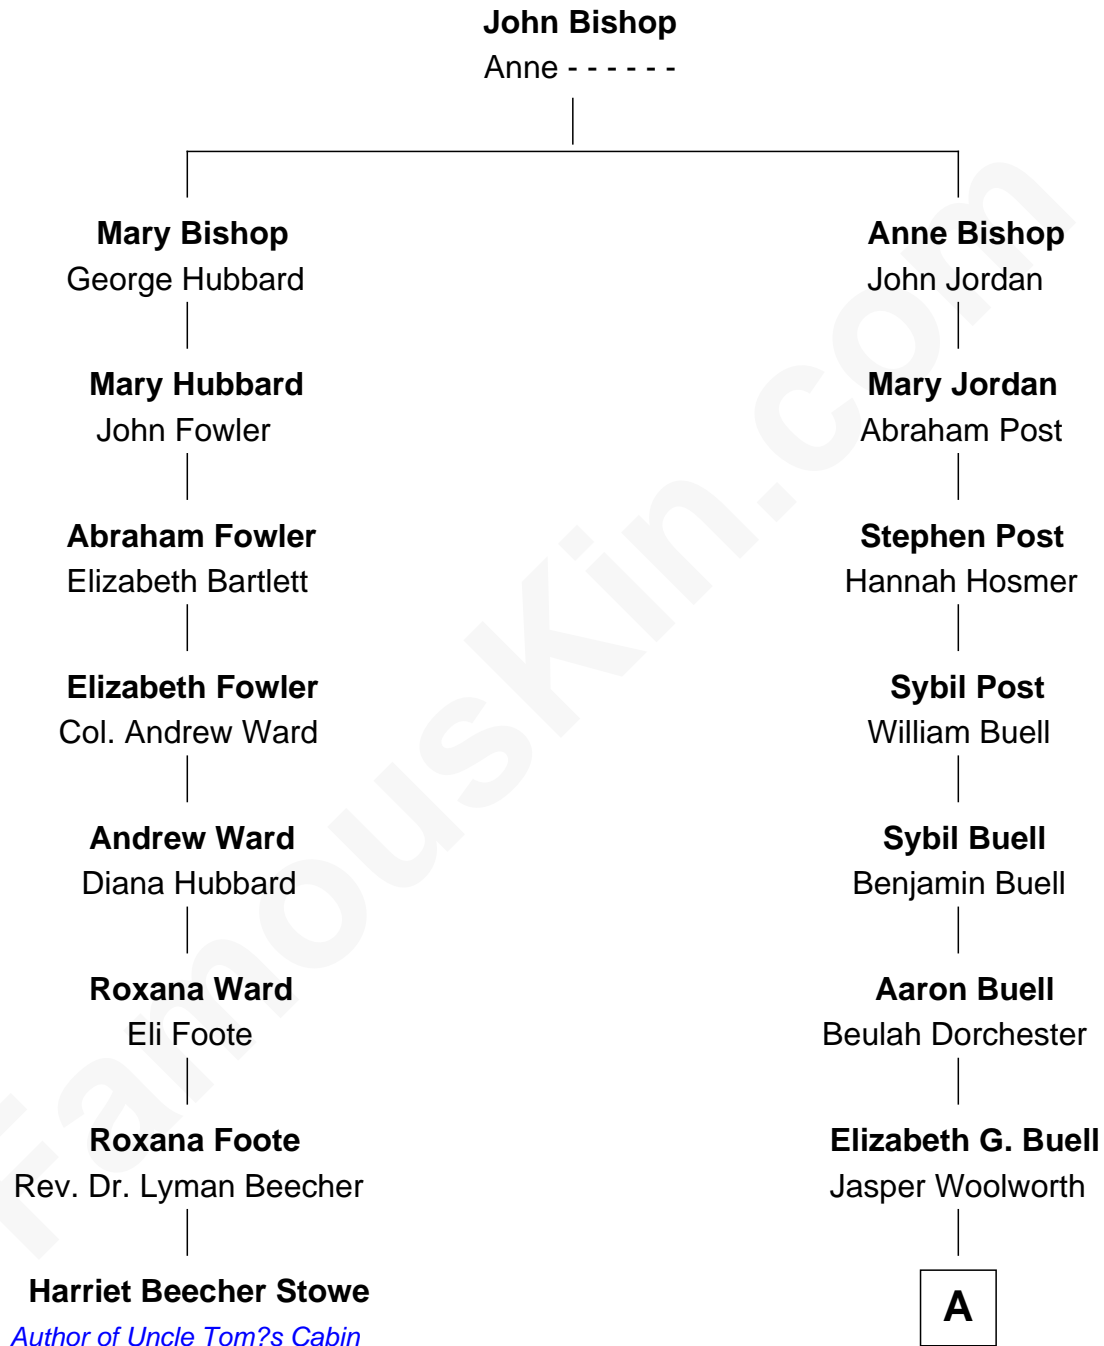

# FamousKin.com Relationship Chart of

**Harriet Beecher Stowe**

*Author of Uncle Tom's Cabin*

7th cousin 1 time removed of

**Frank W. Woolworth**

*Founder of F.W. Woolworth Company*

**A**

|  
**John Hubbell Woolworth**

Fanny McBrier

|  
**Frank W. Woolworth**

*Founder, F.W. Woolworth Company*

FamousKin.com