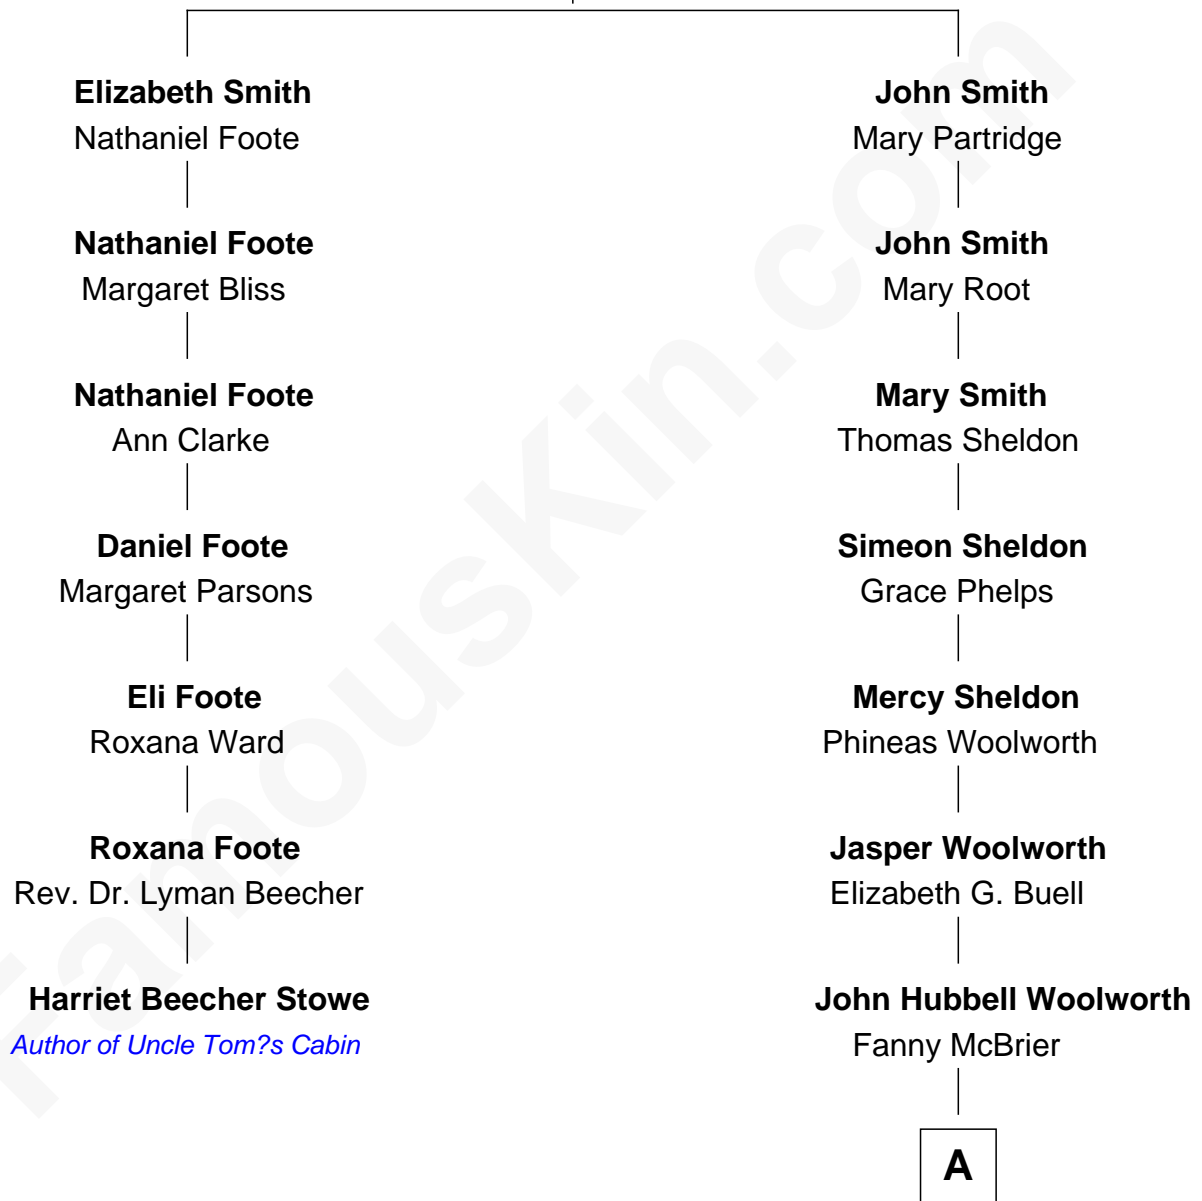

FamousKin.com

Relationship Chart of

Harriet Beecher Stowe

Author of Uncle Tom's Cabin

6th cousin 3 times removed of

Barbara Hutton

Socialite (aka "Poor Little Rich Girl")

Samuel Smith

Elizabeth Smith

A

Frank Winfield Woolworth

Jennie Creighton

Edna Woolworth

Franklyn Laws Hutton

Barbara Hutton

"Poor Little Rich Girl"