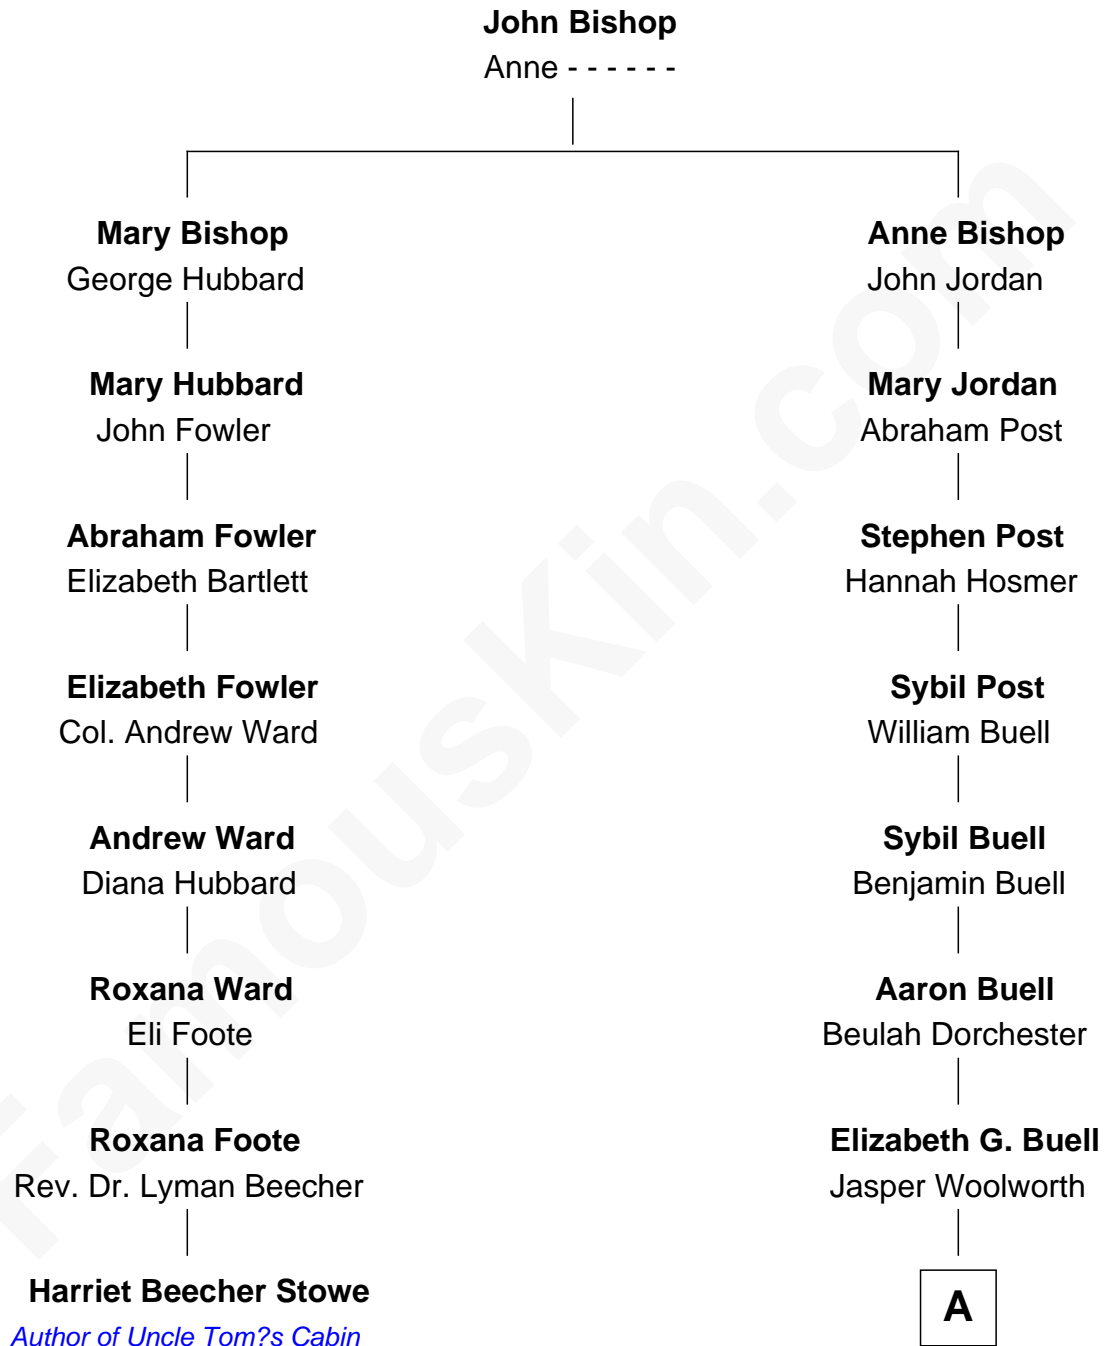

FamousKin.com Relationship Chart of

Harriet Beecher Stowe

Author of Uncle Tom's Cabin

7th cousin 3 times removed of

Barbara Hutton

Socialite (aka "Poor Little Rich Girl")

A

|
John Hubbell Woolworth

Fanny McBrier

|
Frank Winfield Woolworth

Jennie Creighton

|
Edna Woolworth

Franklyn Laws Hutton

|
Barbara Hutton

"Poor Little Rich Girl"

FamousKin.com