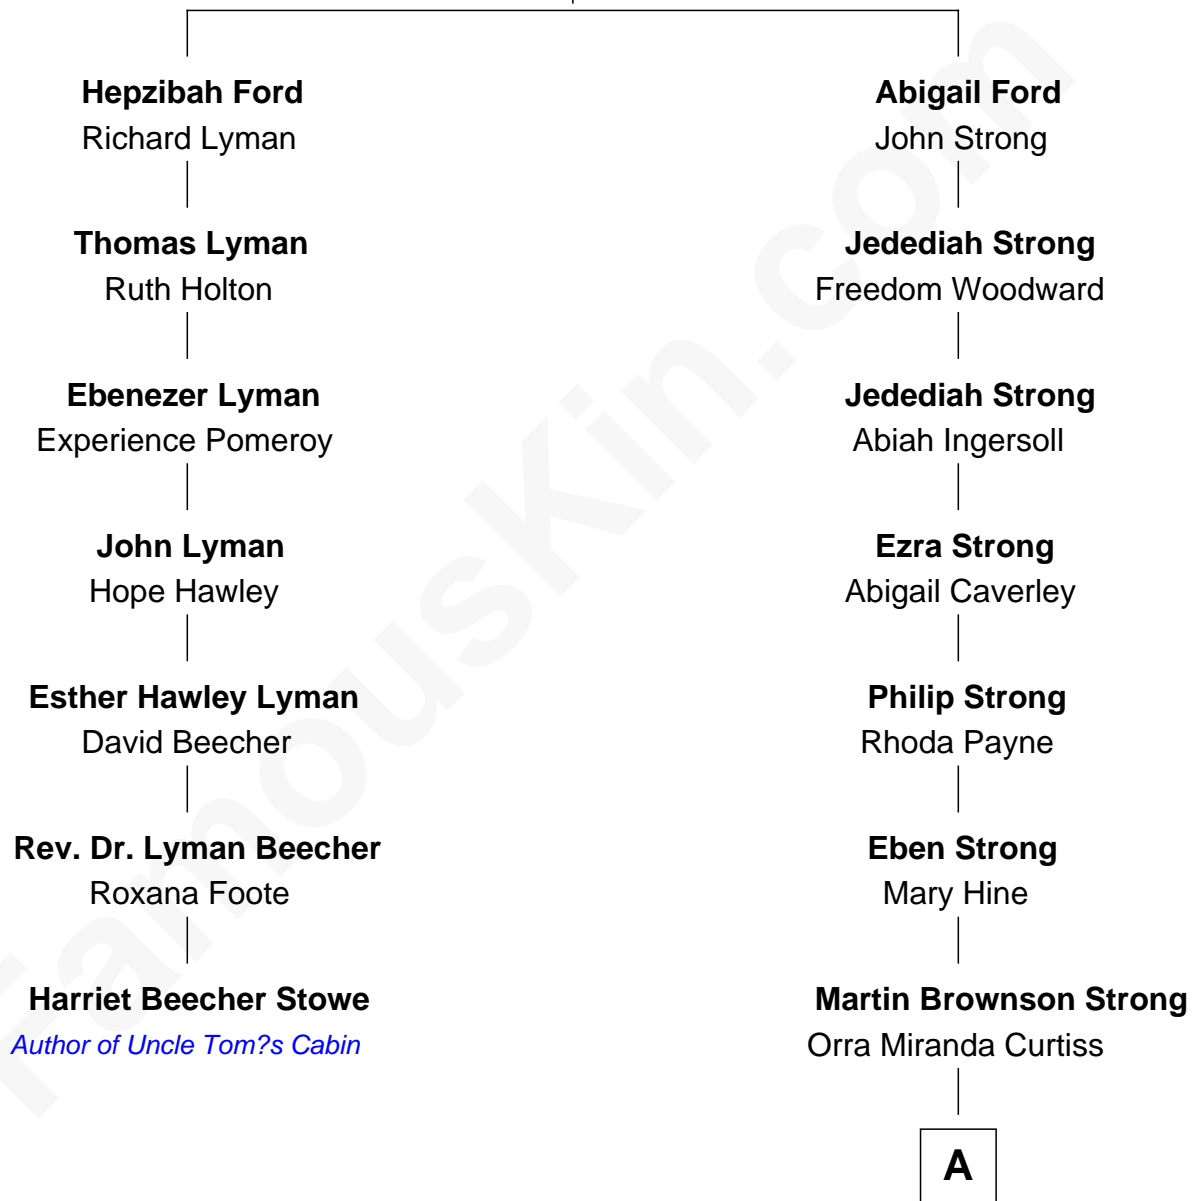

FamousKin.com Relationship Chart of

Harriet Beecher Stowe

Author of Uncle Tom's Cabin

6th cousin 5 times removed of

Sarah Palin

9th Governor of Alaska

Thomas Ford
Elizabeth Charde

A

Homer Curtiss Strong
Augusta Lodema Godfrey

Cora Godfrey Strong
James Carl Gower

Helen Louise Gower
Clement James Sheeran

Sarah Sheeran
Charles Richard Heath

Sarah Palin
9th Governor of Alaska

FamousKin.com