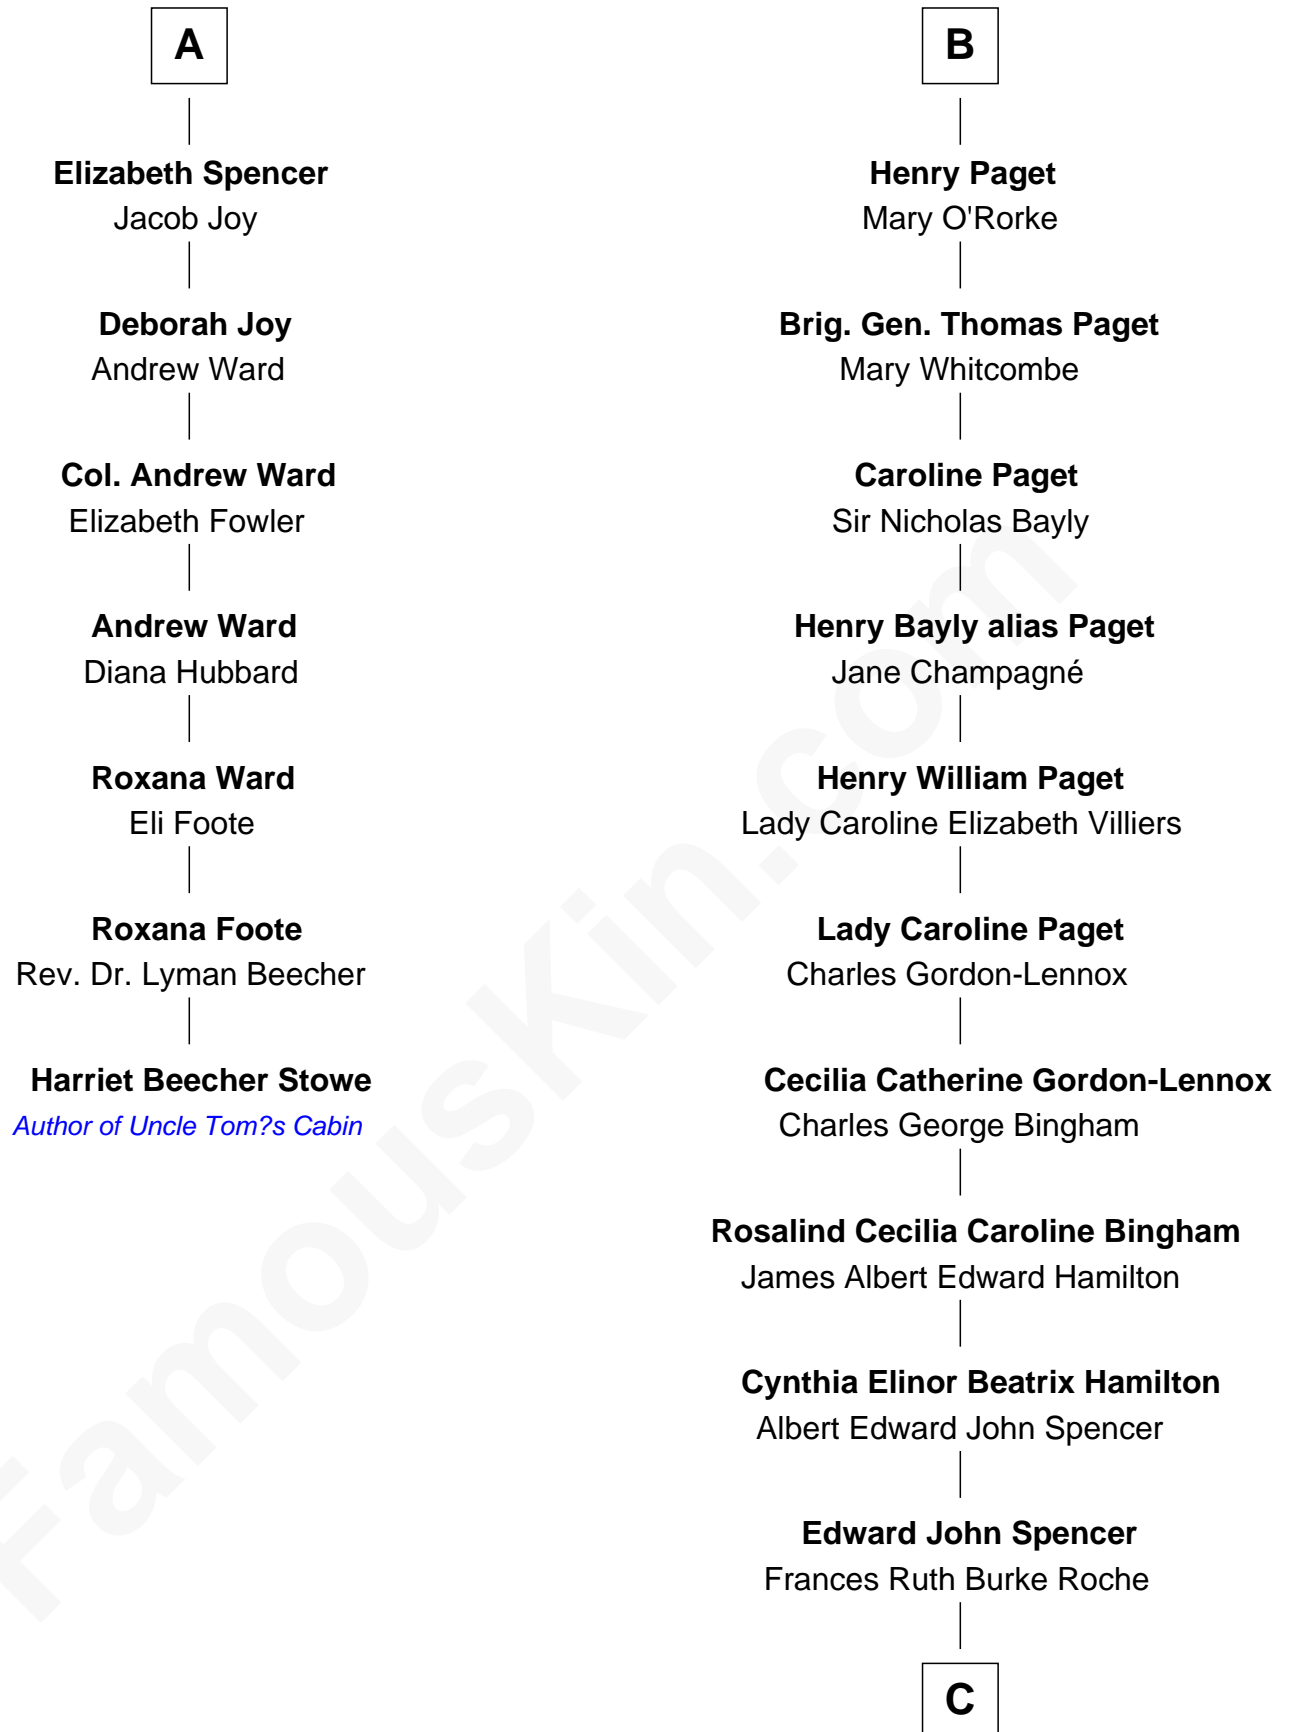

FamousKin.com
Relationship Chart of
Harriet Beecher Stowe
Author of Uncle Tom's Cabin

13th cousin 5 times removed of
Prince William
Prince of Wales

C

Princess Diana Frances Spencer
Charles III, King of the United Kingdom