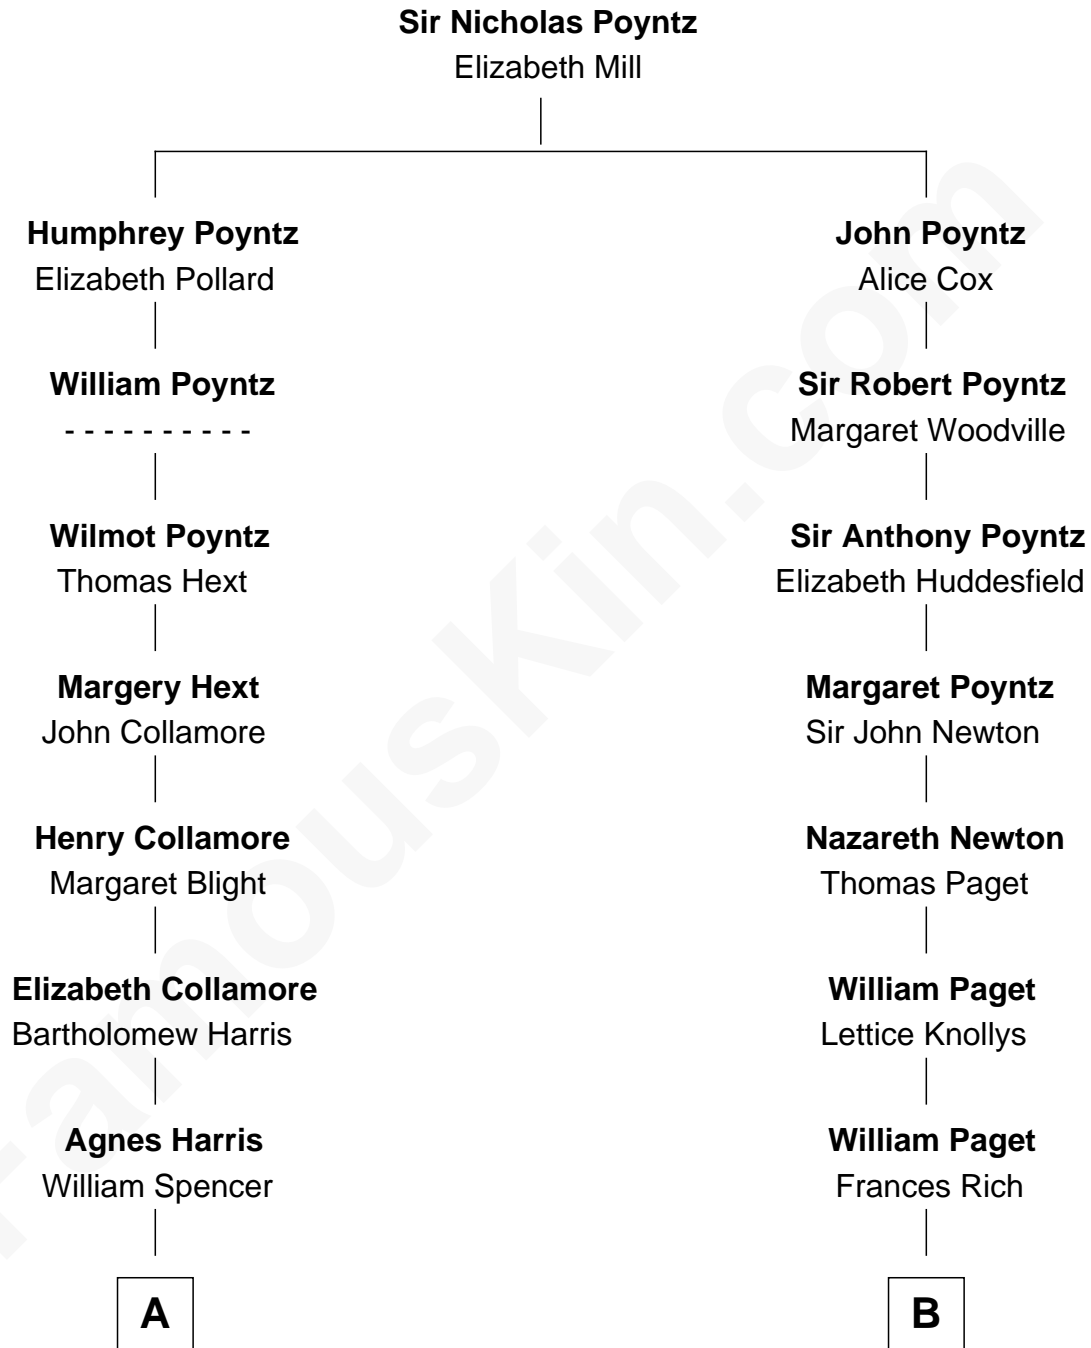

FamousKin.com
Relationship Chart of
Harriet Beecher Stowe
Author of Uncle Tom's Cabin

13th cousin 5 times removed of
Prince William
Prince of Wales

C

Princess Diana Frances Spencer
Charles III, King of the United Kingdom

Prince William
Prince of Wales

FamousKin.com