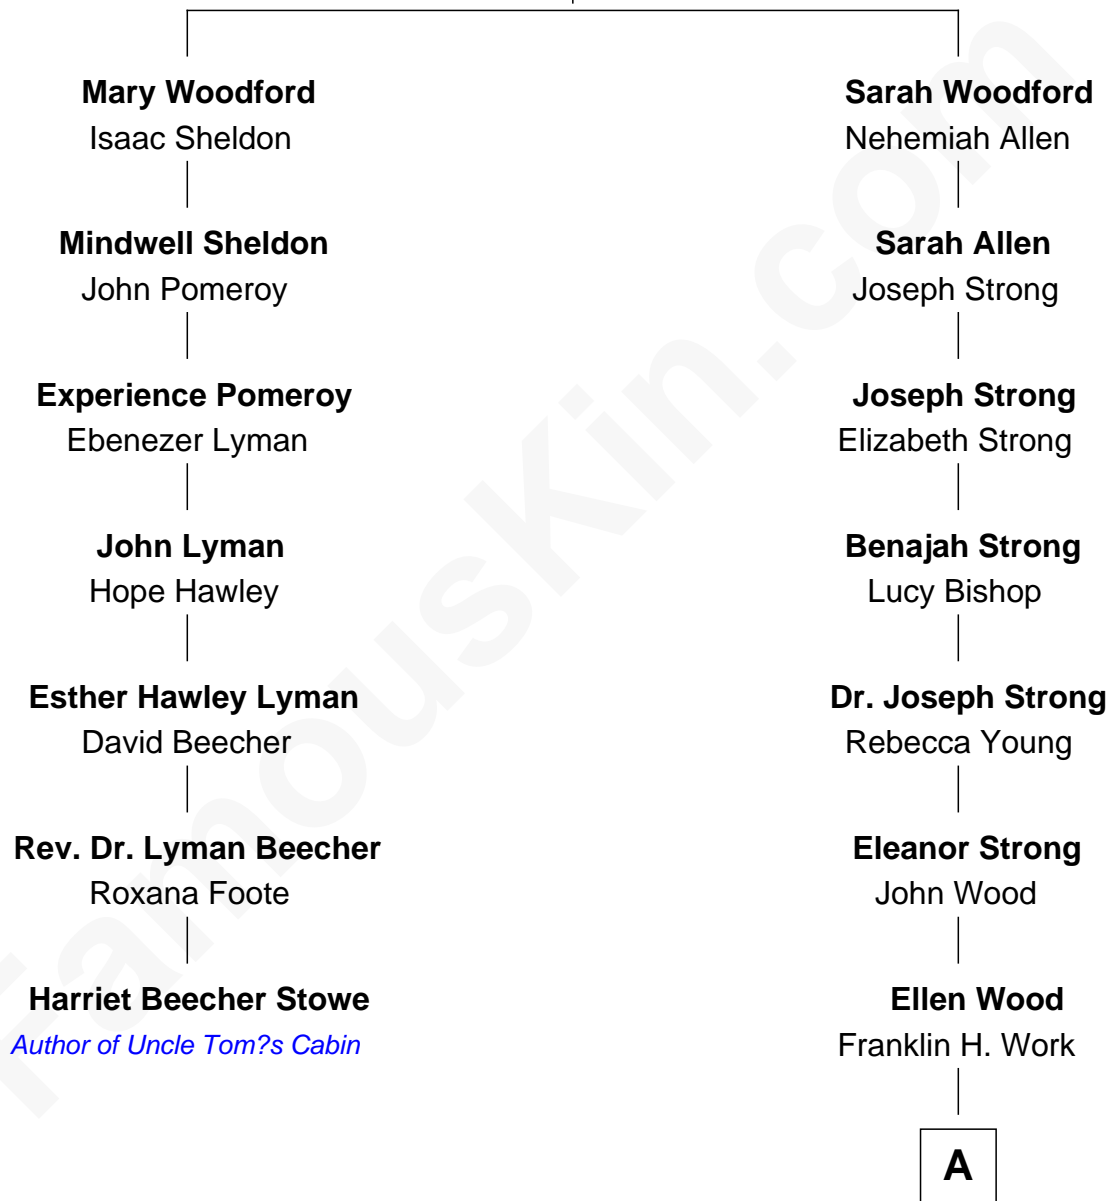

FamousKin.com Relationship Chart of

Harriet Beecher Stowe

Author of Uncle Tom's Cabin

6th cousin 5 times removed of

Prince William

Prince of Wales

Thomas Woodford

Mary Blott

A

Frances Eleanor Work

James Boothby Burke Roche

Edmund Maurice Burke Roche

Ruth Sylvia Gill

Frances Ruth Burke Roche

Edward John Spencer

Princess Diana Frances Spencer