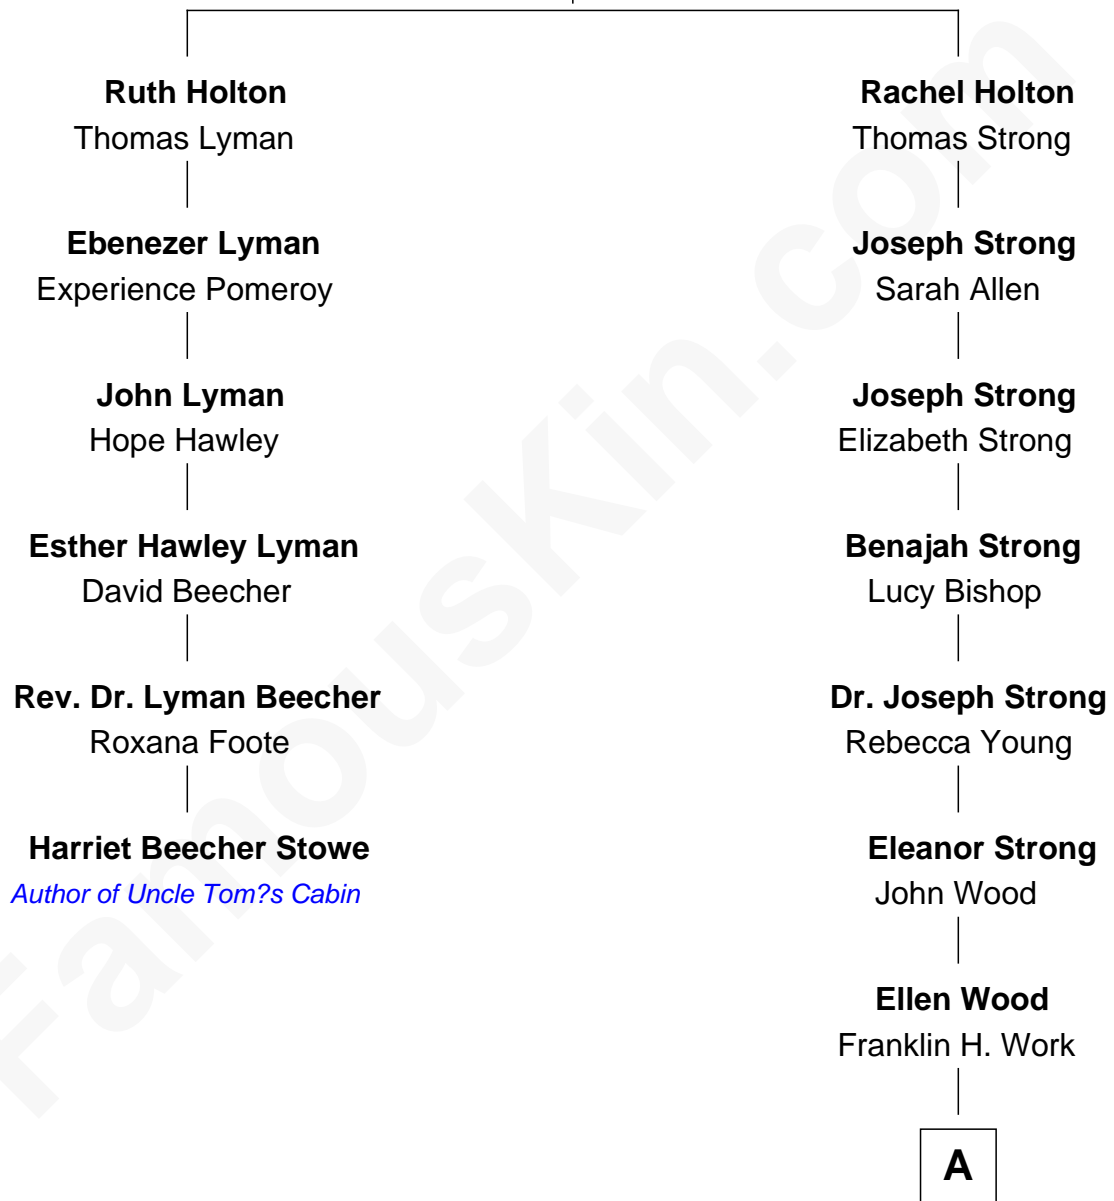

# FamousKin.com Relationship Chart of

**Harriet Beecher Stowe**

*Author of Uncle Tom's Cabin*

5th cousin 6 times removed of

**Prince William**

*Prince of Wales*

**William Holton**

Mary - - - - -

A

**Frances Eleanor Work**

James Boothby Burke Roche

**Edmund Maurice Burke Roche**

Ruth Sylvia Gill

**Frances Ruth Burke Roche**

Edward John Spencer

**Princess Diana Frances Spencer**

Charles III, King of the United Kingdom

**Prince William**

*Prince of Wales*