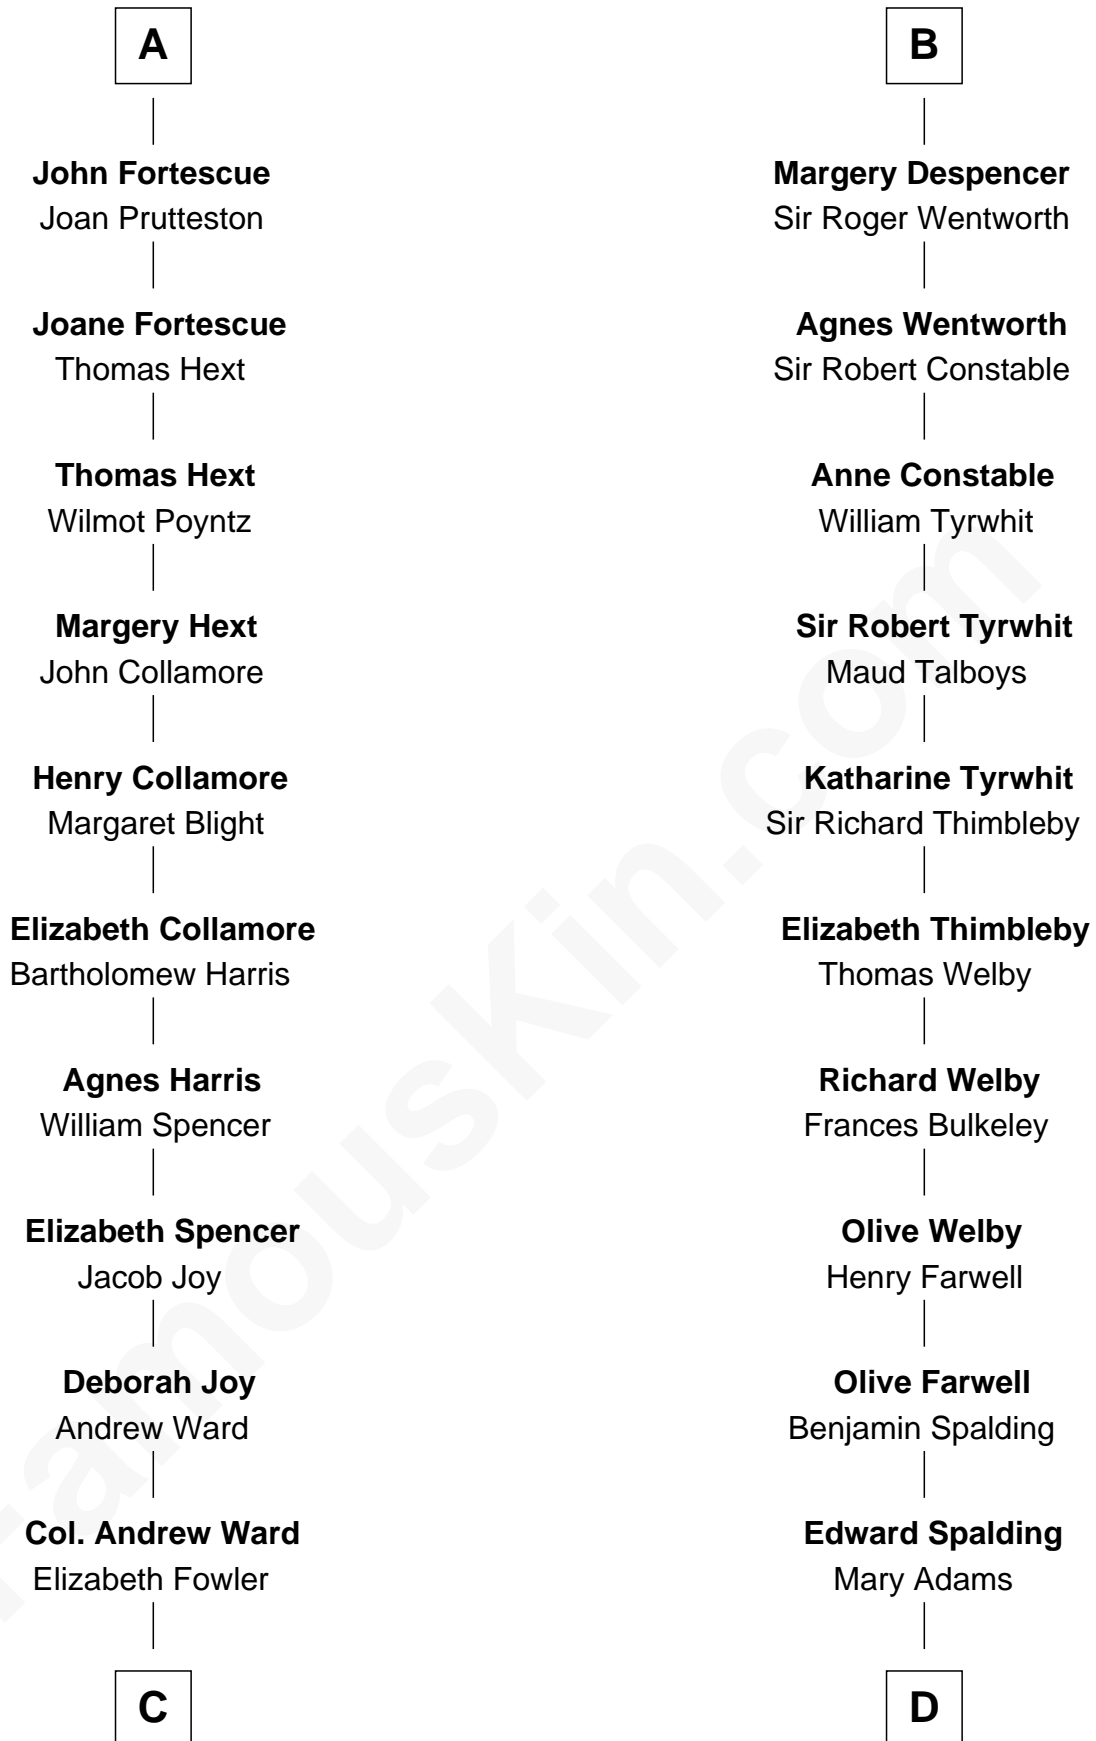

FamousKin.com

Relationship Chart of

Harriet Beecher Stowe

Author of Uncle Tom's Cabin

20th cousin 1 time removed of

William Rufus Day

36th U.S. Secretary of State

Sir Geoffrey FitzPiers

Aveline de Clare

C

Andrew Ward
Diana Hubbard

Roxana Ward
Eli Foote

Roxana Foote
Rev. Dr. Lyman Beecher

Harriet Beecher Stowe
Author of Uncle Tom's Cabin

D

Ebenezer Spalding
Mary Fassett