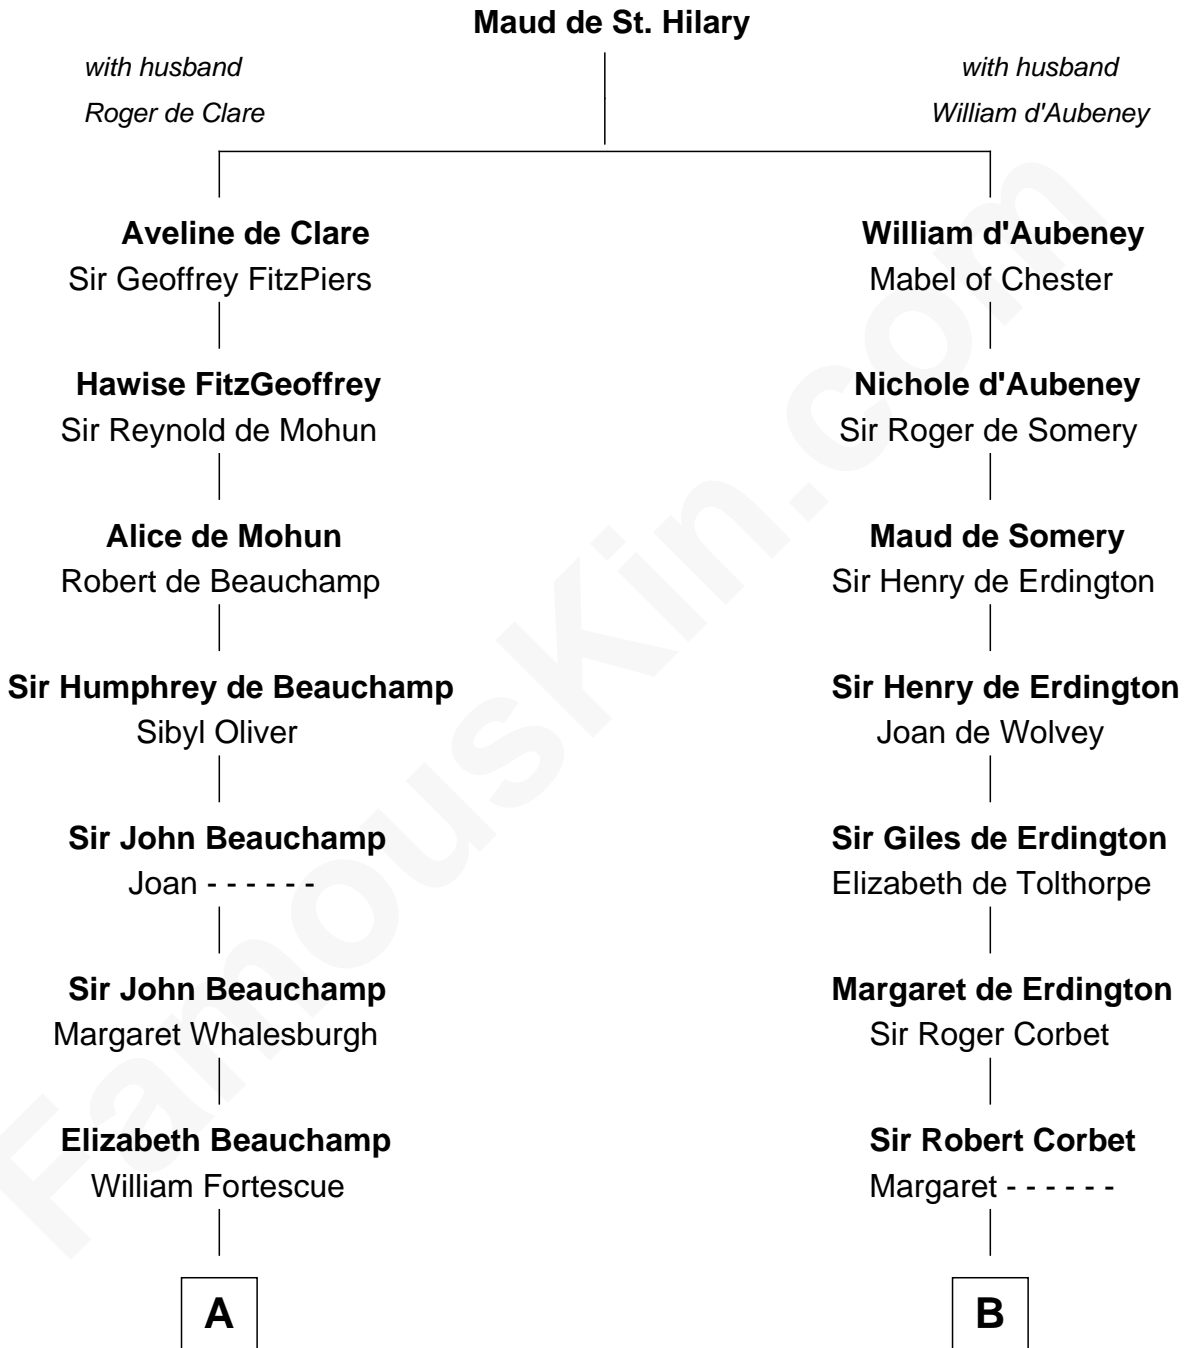

FamousKin.com Relationship Chart of

Harriet Beecher Stowe

Author of Uncle Tom's Cabin

20th cousin 1 time removed of

William Rufus Day

36th U.S. Secretary of State

C

Col. Andrew Ward

Elizabeth Fowler

Andrew Ward

Diana Hubbard

Roxana Ward

Eli Foote

Roxana Foote

Rev. Dr. Lyman Beecher

Harriet Beecher Stowe