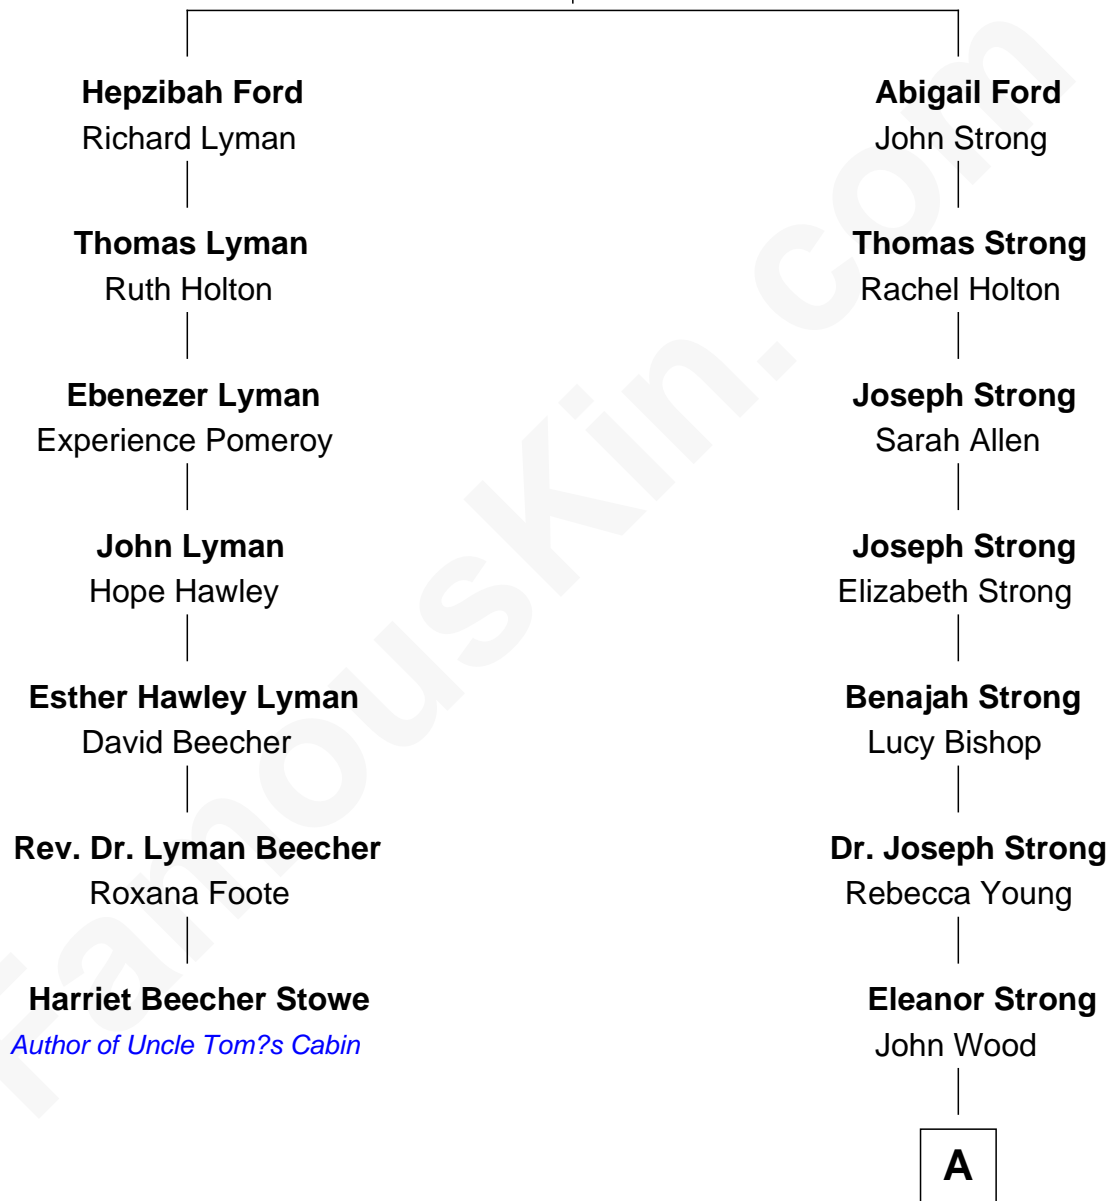

# FamousKin.com Relationship Chart of

**Harriet Beecher Stowe**

*Author of Uncle Tom's Cabin*

6th cousin 6 times removed of

**Prince Harry**

*Duke of Sussex*

**Thomas Ford**  
Elizabeth Charde

**A**

**Ellen Wood**

Franklin H. Work

**Frances Eleanor Work**

James Boothby Burke Roche

**Edmund Maurice Burke Roche**

Ruth Sylvia Gill

**Frances Ruth Burke Roche**

Edward John Spencer

**Princess Diana Frances Spencer**

Charles III, King of the United Kingdom

**Prince Harry**

*Duke of Sussex*