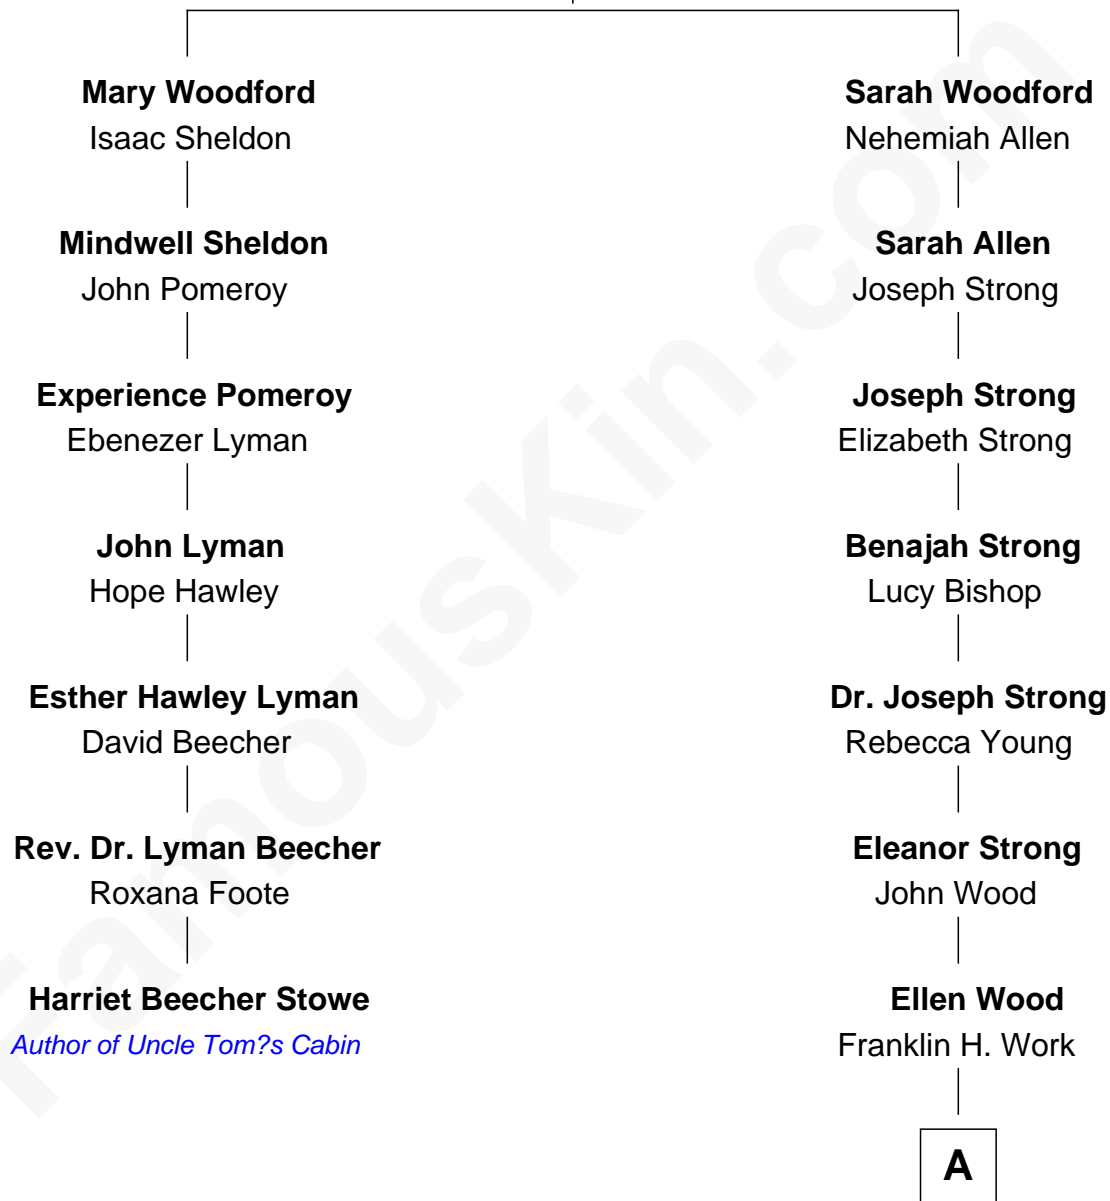

FamousKin.com Relationship Chart of

Harriet Beecher Stowe

Author of Uncle Tom's Cabin

6th cousin 5 times removed of

Prince Harry

Duke of Sussex

Thomas Woodford

Mary Blott

A

—
Frances Eleanor Work

James Boothby Burke Roche

—
Edmund Maurice Burke Roche

Ruth Sylvia Gill

—
Frances Ruth Burke Roche

Edward John Spencer

—
Princess Diana Frances Spencer