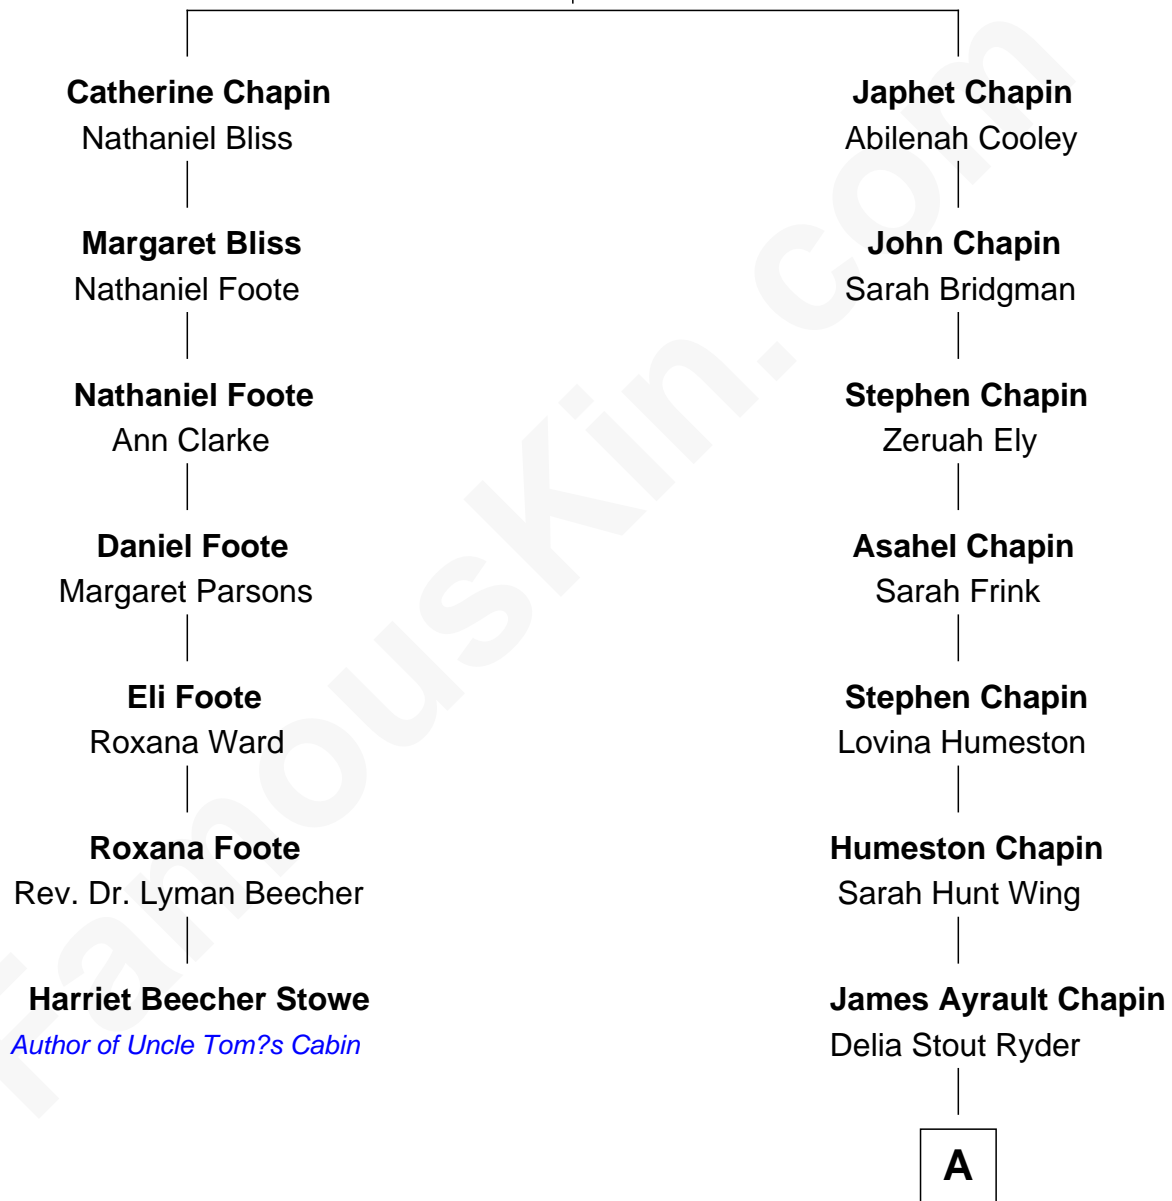

FamousKin.com Relationship Chart of

Harriet Beecher Stowe

Author of Uncle Tom's Cabin

6th cousin 3 times removed of

Harry Chapin

Singer and Songwriter

Samuel Chapin

Cicely Penney