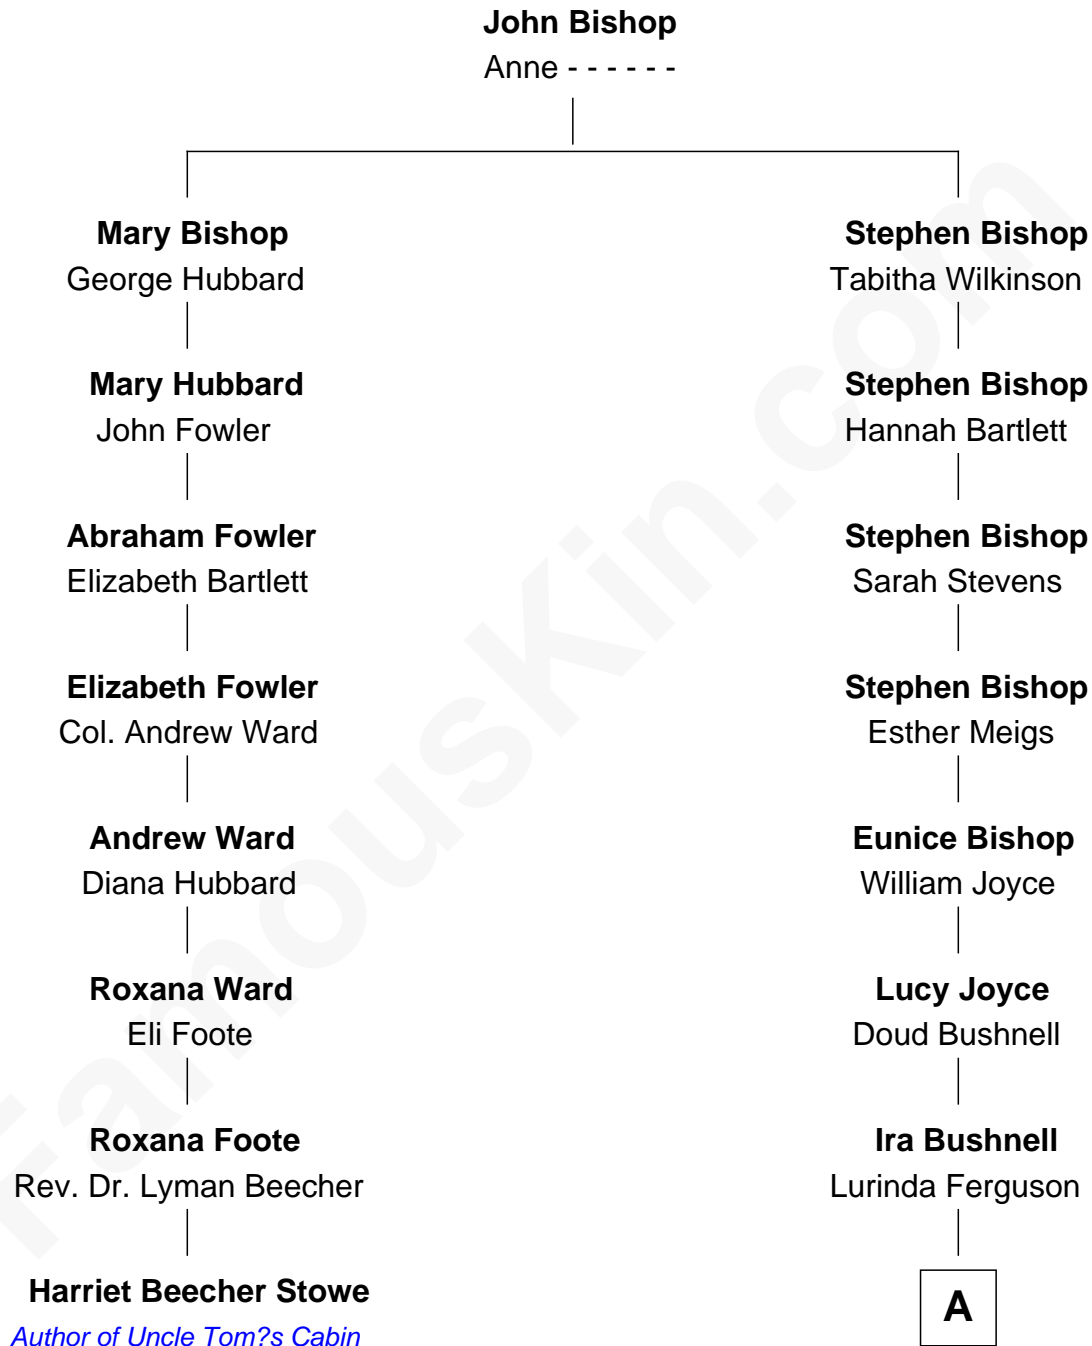

FamousKin.com Relationship Chart of

Harriet Beecher Stowe

Author of Uncle Tom's Cabin

7th cousin 4 times removed of

Harry Chapin

Singer and Songwriter

A

Nancy Bushnell
Alexander Augustus Forbes

Ira Bushnell Forbes
Arabel Fellows Beal

Abigail Beal Forbes
James Ormsbee Chapin

James Forbes Chapin
Jeanne Elspeth Burke

Harry Chapin
Singer and Songwriter